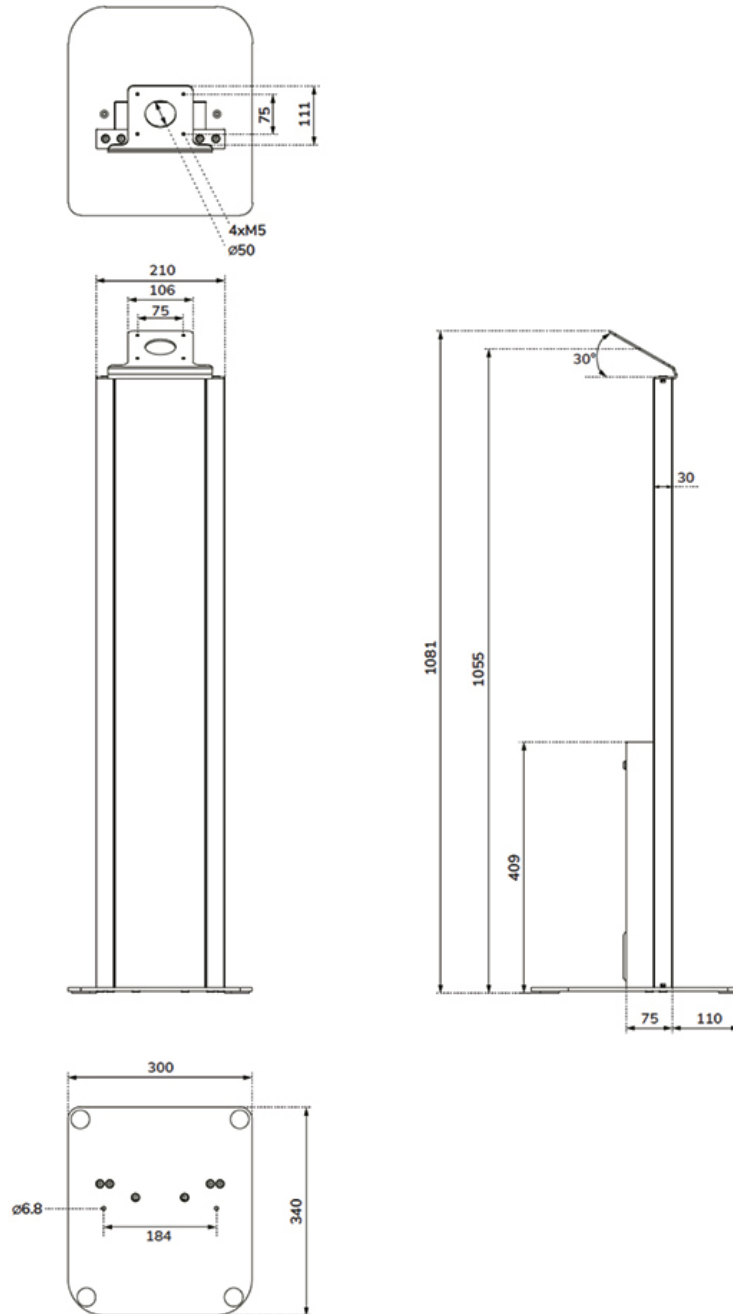

FL15-628BL1

SPECIFICATIONS

GENERAL

Max. weight	3
VESA minimum	75x75 mm
VESA maximum	75x75 mm

FUNCTIE

Type	Fixed
Lockable	Not lockable
Height	105,5 cm
Width	30 cm
Depth	34 cm
Adjustment type	None

INFORMATION

The Neomounts FL15-628BL1 is a tablet stand suitable for floor mounting that can be installed both in portrait and landscape orientation.

The slick design and strong aluminum construction ensures safe and solid placement. The stand has a bolt-down base for extra security and a special lockable power strip compartment. The cable management system enables cables to be routed through the pole.

The tablet stand is part of a modular set up and must be combined with the following tablet casings:

WL15-601BL1 : for size 10,9-11" | 25,4-27,9 cm

WL15-602BL1 : for size 12,4-13" | 31,5-33 cm

WL15-603BL1 : for size 14,6" | 37,1 cm

FL15-628BL1

NEOMOUNTS FL15-628BL1 TABLET FLOOR STAND - MAX 3 KG | 6,6 LBS - LOCKABLE

Neomounts

Measuring unit: mm