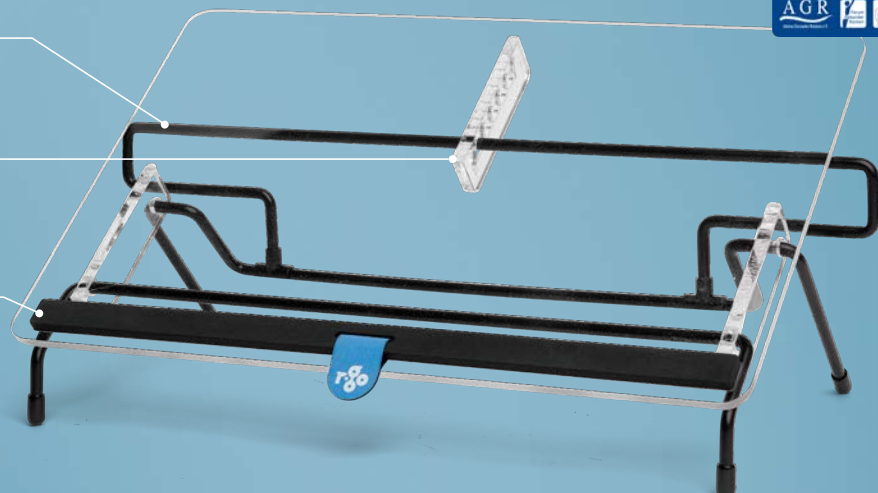

Ideal for reading and writing

Both document holders are ideal for reading and writing. The R-Go Read2Write can be changed from read- to write-position in just one movement!

Soft foam wrist support

The document holders are equipped with a soft foam wrist support for optimal comfort while working.

Unique design

The R-Go Flex Read has a unique design with acrylic transparent top and steel base frame.

Adjustable in 6 angles

This document holder is adjustable in 6 positions to suit your needs.

Soft foam wrist support

With a soft foam strip to support your wrists and for optimal comfort.

R-Go Read2Write

From reading to writing in one movement

With the R-Go Read2Write you are unconsciously stimulated to work in a healthy posture. By placing your documents in front of you on a document holder rather than next to your keyboard, you prevent an uncomfortable posture. This document holder is easily transformed into a writing surface by pulling the top forwards. By bringing the work towards you, you prevent a hunched posture.

For taking notes, the Read2Write has a soft foam wrist support on the front. This prevents pressure on the wrists while writing. Besides ergonomic features, this document holder has a unique design. It is made of lightweight aluminium with a thin top made of oak wood or frosted acrylic.