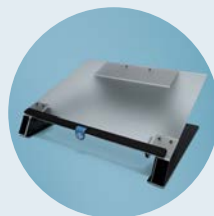

R-Go Read2Write

RGORIDOFA