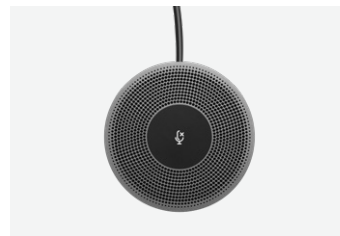

### TV MOUNT FOR VIDEO BARS

Float Rally Bar Mini or Rally Bar above or below a TV or monitor for a sleek installation and minimal footprint.