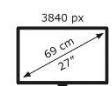

Datenblatt

BenQ DesignVue Monitor PD2705U 68,58 cm / 27" LED Display

- 4K UHD – 3840 x 2160 / 16:9
- 99% sRGB und Rec.709
- USB-C Power Delivery
- Height Adjustment 110 mm + Pivot

29 kWh/1000h

6006/04

	Model : PD2705U Art. Nr. / EAN Code : 9H.LKDLA.TBE / 471 8755 08645 8
Panel	Type : 68,58 cm / 27" Wide TFT, IPS-Panel Technology Resolution : 3840 x 2160 UHD / 16:9 Pixel Pitch : 0,155 mm Picture diagonal / -area (W x H) : 685,8 mm / 596,7 mm x 335,7 mm Max. Colors : 1,07 Mrd. Viewing Angle H/V (CR>=10) : 178°/ 178° Brightness : 350 cd/m ² Color Space : 99% sRGB und 99% Rec.709 Response Time : 5 ms (GtG)
Connection	DP Connector : 1x DP 1.4 HDMI Connector : 1x HDMI 2.0 USB Hub : 3x USB 3.2 (3x Downstream, 2x Upstream) USB-C : 1x Power Delivery (65W) Headphone Jack / Audio Out : Yes / Yes
Extras	Pivot : Automatic Pivot Detection Special : EyeCare Technology: Flicker-Free, Low Blue Light, Brightness Intelligence AQCOLOR, FreeSync, PIB/PBP, CAD/CAM Mode, HDR Technology : HDR10 Speaker : 2.5 Watt x 2 Protection : Kensington Lock Mounting : VESA 100 x 100 mm Height Adjustment : 110 mm incl. 90° Pivot Rotatability : 30° / 30° left / right Tilt : -5° / +20°
Energy	Power Supply : internal Voltage for operation : 100V – 240V / 50Hz – 60Hz Power Consumption (On Mode) : 152 W Power Consumption (Base on Energy Star) : 27.5 W Power Consumption (Off Mode) : < 0,5 W
Certificates	Others : verified by CalMAN, Pantone validated
Environment	Operating : + 0 ~ +40°C; 10 ~ 90% air humidity
Characteristics	Weight net : 9,3 kg Housing Color : Black Dimension with base/ w/o base (H x W x D) : 450.9 – 560.9 x 614 x 256.8 mm / 614 x 365.7 x 86 mm Accessoires : Power-, HDMI-, DP to mDP, USB-cable, Quick Guide, DisplayPilot, Manual CD, Factory calibration protocol, HotKey Puck G2, QSG Warranty Terms : 3 Years PickUp, Repair and Return-Service