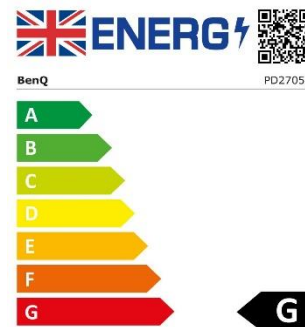

Datenblatt

BenQ DesignVue Monitor PD2705U 68,58 cm / 27" LED Display

- 4K UHD – 3840 x 2160 / 16:9
- 99% sRGB und Rec.709
- USB-C Power Delivery
- Height Adjustment 110 mm + Pivot

29 kWh/1000h

6006/04

	Model : PD2705U Art. Nr. / EAN Code : 9H.LKDLA.TBE / 471 8755 08645 8
Panel	Type : 68,58 cm / 27" Wide TFT, IPS-Panel Technology Resolution : 3840 x 2160 UHD / 16:9 Pixel Pitch : 0,155 mm Picture diagonal / -area (W x H) : 685,8 mm / 596,7 mm x 335,7 mm Max. Colors : 1,07 Mrd. Viewing Angle H/V (CR>=10) : 178°/ 178° Brightness : 350 cd/m ² Color Space : 99% sRGB und 99% Rec.709 Response Time : 5 ms (GtG)
Connection	DP Connector : 1x DP 1.4 HDMI Connector : 1x HDMI 2.0 USB Hub : 3x USB 3.2 (3x Downstream, 2x Upstream) USB-C : 1x Power Delivery (65W) Headphone Jack / Audio Out : Yes / Yes
Extras	Pivot : Automatic Pivot Detection Special : EyeCare Technology: Flicker-Free, Low Blue Light, Brightness Intelligence AQCOLOR, FreeSync, PIB/PBP, CAD/CAM Mode, HDR Technology : HDR10 Speaker : 2.5 Watt x 2 Protection : Kensington Lock Mounting : VESA 100 x 100 mm Height Adjustment : 110 mm incl. 90° Pivot Rotatability : 30° / 30° left / right Tilt : -5° / +20°
Energy	Power Supply : internal Voltage for operation : 100V – 240V / 50Hz – 60Hz Power Consumption (On Mode) : 152 W Power Consumption (Base on Energy Star) : 27.5 W Power Consumption (Off Mode) : < 0,5 W
Certificates	Others : verified by CalMAN, Pantone validated
Environment	Operating : + 0 ~ +40°C; 10 ~ 90% air humidity
Characteristics	Weight net : 9,3 kg Housing Color : Black Dimension with base/ w/o base (H x W x D) : 450.9 – 560.9 x 614 x 256.8 mm / 614 x 365.7 x 86 mm Accessoires : Power-, HDMI-, DP to mDP, USB-cable, Quick Guide, DisplayPilot, Manual CD, Factory calibration protocol, HotKey Puck G2, QSG Warranty Terms : 3 Years PickUp, Repair and Return-Service