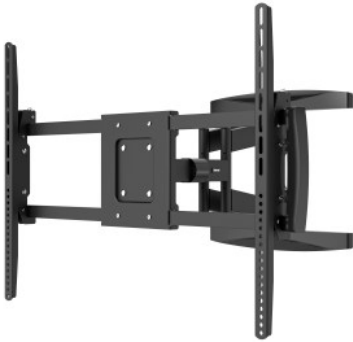

Wall brackets

00220839 TV Wall Bracket, Swivel, Tilt, Pull-out, 305 cm (120"), up to 100 kg

Highlightstext:

Great hold: whether it be your favourite chair or the sofa corner, with this fully mobile wall bracket, film and series addicts will always be sitting in the VIP lounge, even with large and heavy flat-screen TVs. Ideal for flat-screen TVs with a screen diagonal of 94 to 305 cm (37" to 120")

- 10-year warranty: a warranty promise on longevity that goes far beyond the statutory guarantee
- Make a safe choice with our tested safety: exacting stress, stability and functional tests guarantee high quality standards
- Extremely strong: stable design allows the secure attachment of TV sets with a weight of up to 100 kg and a screen size of up to 120"
- For the perfect viewing angle: this TV bracket adapts to your individual needs, whether they be for swivel, tilt or pull-out. This is how home entertainment works
- Flat TV wall bracket allows modern and compact living space design
- Easy-Fix system for simple and fully adjustable orientation of your TV
- If the TV bracket has been mounted slightly at an angle on the wall, the position of the TV can be corrected by a few degrees horizontally
- Everything included: with the diverse mounting accessories, including high-quality Fischer plugs, you can get started straight away
- FSC-certified: the paper and cardboard used in our packaging comes from sustainable forest management - enabling us to take a resources-sparing approach to the raw material of wood
- Packaging with a clear conscience: our packaging is 100% plastic-free, enabling us to reduce plastic waste and increase its recyclability
- TV wall bracket especially suited for flat-screen televisions, allows optimal positioning of the flat-screen TV in any room, ideal for open-plan living rooms
- Supports all VESA standards up to 800 x 600
- Up to -12/+5° continuous tilt
- With small spirit level for easy and quick installation
- Design developed in Germany