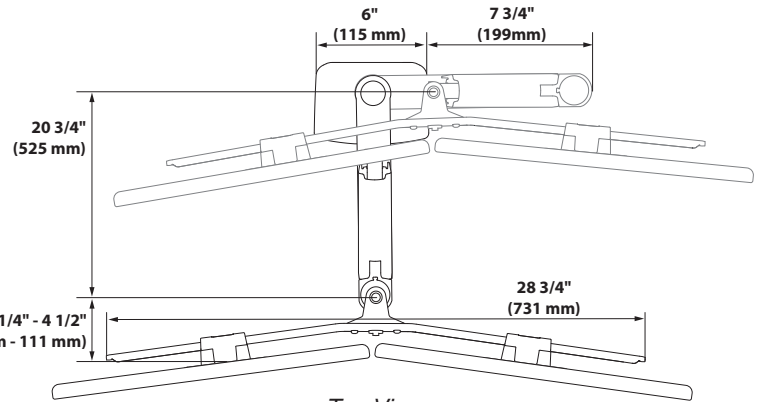

LX Deskmount Dual Direct Arm

Portrait/Landscape Rotation

Americas Sales and Corporate Headquarters

St. Paul, MN USA
 (800) 888-8458
 +1-651-681-7600
 www.ergotron.com
 sales@ergotron.com

EMEA Sales

Amersfoort, The Netherlands
 +31 33 45 45 600
 www.ergotron.com
 info.eu@ergotron.com

APAC Sales

Tokyo, Japan
 www.ergotron.com
 apaccustomerservice@ergotron.com

Worldwide OEM Sales

www.ergotron.com
 info.oem@ergotron.com

LX Deskmount Dual Direct Arm

Top View

Top View

Max Monitor Size