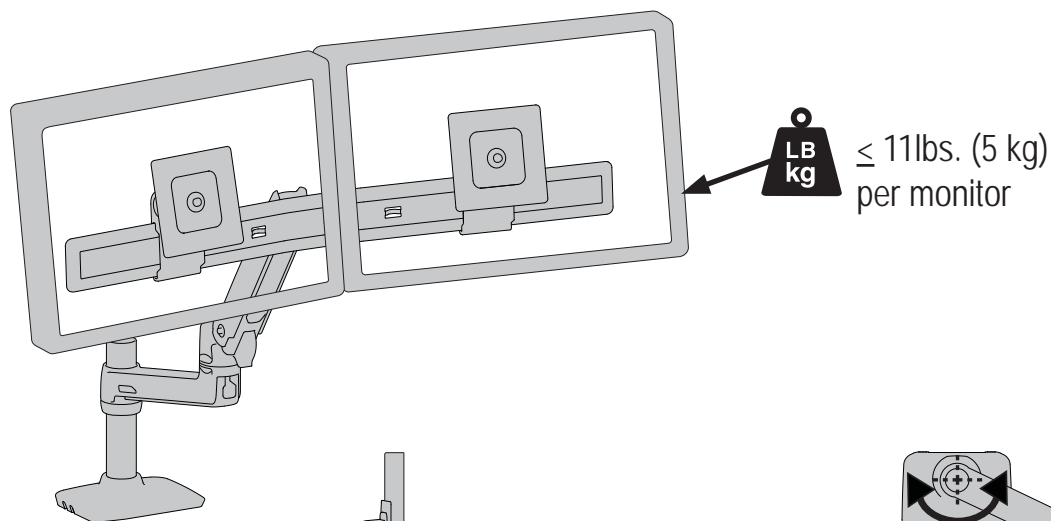

LX Deskmount Dual Direct Arm

Portrait/Landscape Rotation

Americas Sales and Corporate Headquarters

St. Paul, MN USA
 (800) 888-8458
 +1-651-681-7600
 www.ergotron.com
 sales@ergotron.com

EMEA Sales

Amersfoort, The Netherlands
 +31 33 45 45 600
 www.ergotron.com
 info.eu@ergotron.com

APAC Sales

Tokyo, Japan
 www.ergotron.com
 apaccustomerservice@ergotron.com

Worldwide OEM Sales

www.ergotron.com
 info.oem@ergotron.com

LX Deskmount Dual Direct Arm

Top View

Top View

Max Monitor Size