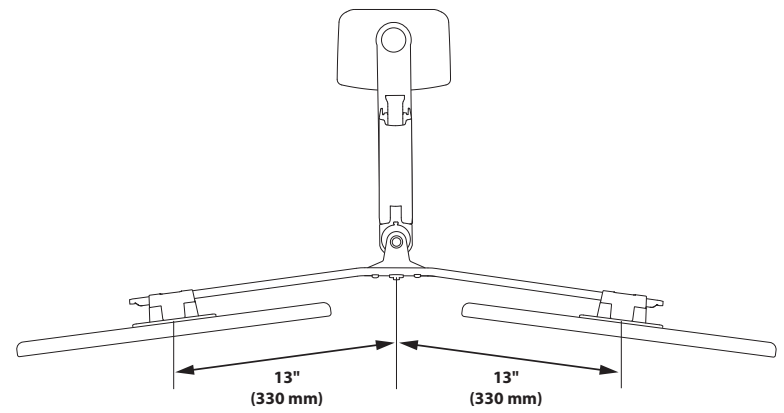

APAC Sales

Tokyo, Japan
 www.ergotron.com
 apaccustomerservice@ergotron.com

Worldwide OEM Sales

www.ergotron.com
 info.oem@ergotron.com

LX Deskmount Dual Direct Arm

Top View

Top View

Max Monitor Size

© 2016 Ergotron, Inc. rev. 12/13/2016 DIM-LXDualBow Content is subject to change without notification

Americas Sales and Corporate Headquarters

St. Paul, MN USA
 (800) 888-8458
 +1-651-681-7600
 www.ergotron.com
 sales@ergotron.com