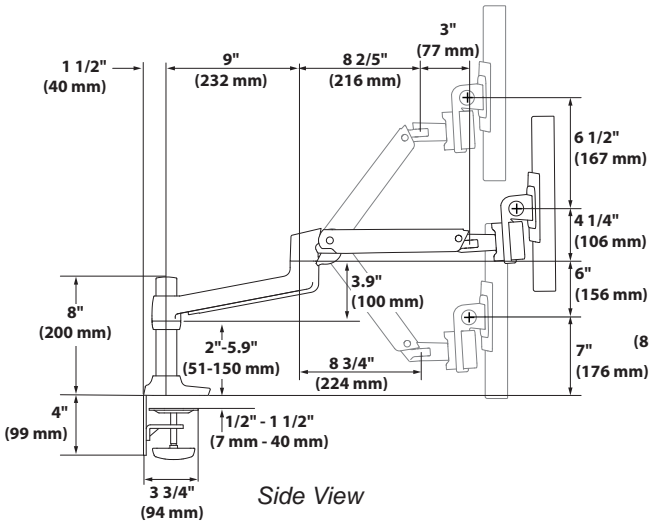

APAC Sales

Tokyo, Japan
 www.ergotron.com
 apaccustomerservice@ergotron.com

Worldwide OEM Sales

www.ergotron.com
 info.oem@ergotron.com

LX Deskmount Dual Direct Arm

Top View

Top View

Max Monitor Size

© 2016 Ergotron, Inc. rev. 12/13/2016 DIM-LXDualBow Content is subject to change without notification

Americas Sales and Corporate Headquarters

St. Paul, MN USA
 (800) 888-8458
 +1-651-681-7600
 www.ergotron.com
 sales@ergotron.com