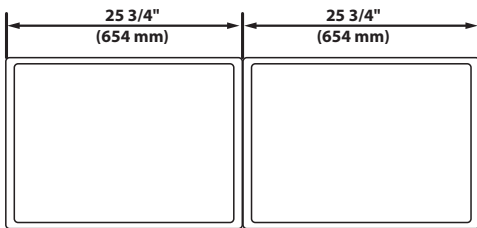

APAC Sales

Tokyo, Japan
 www.ergotron.com
 apaccustomerservice@ergotron.com

Worldwide OEM Sales

www.ergotron.com
 info.oem@ergotron.com

LX Deskmount Dual Direct Arm

Top View

Top View

Max Monitor Size