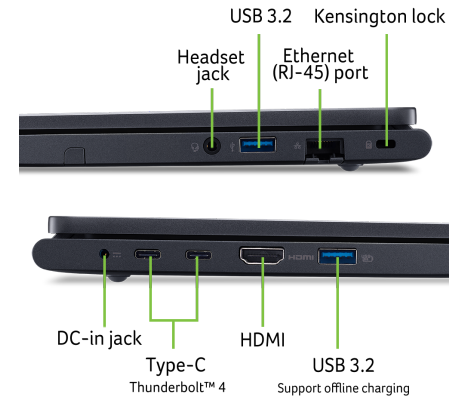

Acer TMP414-53-759Q

SPECIFICATIONS

Ordering Information

Series	Travelmate P4
Model name	TMP414-53-759Q
Part number	NX.VZTEG.006
EAN	4711121662645
Short description	Acer ComfyView™ WQ2.2K IPS Display / Intel® Core™ i7-1355U / 16 GB DDR4 RAM / 512 GB SSD / Intel® Iris® Xe Graphics / Windows 11 Pro (64-bit) / Black

Operating System

Operating System	Windows 11 Professional (64-bit)

Housing

Housing / Color	Black
Component door	-
Dimensions	319 (W) x 229 (D) x 18.9 (H) mm
Weight	1.4 kg
Passively cooled (fanless)	-

Display

Display size	14"
Display type	Acer ComfyView™ WQ2.2K IPS display with LED backlight (non-glare) and 100% sRGB
Display resolution in pixel	2240 x 1400
Aspect ratio	16:10

Processor and chipset

Processor	Intel® Core™ i7-1355U Processor
Clock frequency	1.70 GHz base clock (Up to 5.00 GHz Intel® Turbo Boost Max Technology)
Cache	12 MB Intel® Smart Cache
Processing cores / threads	2 Performance-cores + 8 Efficient-cores / 12 Threads
Chipset	Integrated SOC

Storage and drives

Memory	16 GB DDR4 RAM
Memory configuration	2 x 8 GB DDR4 RAM
Maximum RAM	Up to 32 GB DDR4 system memory, Upgrade to 64 GB with two soDIMM modules
Mass storage	512 GB PCIe NVMe Solid-State-Drive (SSD)
Optical drive	-

Graphics card

Graphics card	Intel® Iris® Xe Graphics

Connections

LAN	Intel® Ethernet Connection I219-LM Gigabit Ethernet
Wireless LAN	Intel® Wi-Fi 6E 802.11 ax/ac/a/b/g/n
Wireless WAN / SIM-Card	No
Wireless Gigabit	Intel Wireless 6E 802.11 a/b/g/n/ac/ax
Bluetooth	Bluetooth® 5.2
NFC	No

IO ports

HDMI	HDMI® 2.1
VGA	-
Displayport	via USB-C
Thunderbolt	Thunderbolt™ 4
USB 3.2	2x USB 3.2 Gen 1 (1x power-off USB charging)
USB 3.1	-
USB 3.0	-
USB 2.0	-
USB 4.0	-
Ethernet (RJ-45)	Yes
Cardreader	MicroSD Card reader
Audio port	3.5 mm headphone/speaker jack
Docking port	Yes

Input

Keyboard	80-/81-/84-key Acer backlight keyboard layout
Keyboard layout	German (QWERTZ)
Backlit keyboard	Yes
Touchpad	Multi-gesture touchpad