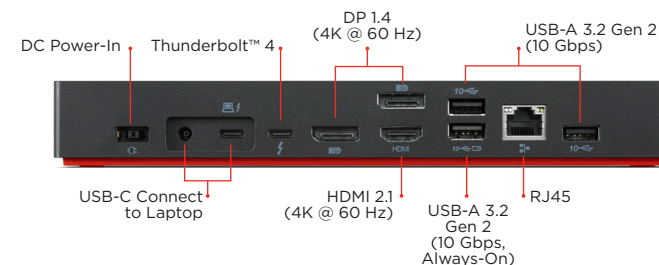

Lenovo
ThinkPad

Lenovo ThinkPad Universal Thunderbolt™ 4 Dock

A smarter way to work.

Smarter
technology
for all

Lenovo

Lenovo ThinkPad Universal Thunderbolt™ 4 Dock

A smarter way to work.

Our latest ThinkPad Universal Thunderbolt™ 4 Dock is engineered to expand into new horizons. Bringing forth the next generation of Intel® Thunderbolt™ technology, packed with game-changing features like support for 8K @ 30 Hz display¹, Intel® vPro® functionality support², smart remote manageability, and dynamic power charging up to 100W. The ThinkPad Universal Thunderbolt™ 4 Dock truly is the pinnacle of premium docking.

Why you need Lenovo ThinkPad Universal Thunderbolt™ 4 Dock

One cable. All your needs.

A single Thunderbolt™ cable is all you need to take your productivity to new heights. Adding an 8K @ 30 Hz display or up to four 4K @ 60 Hz displays, lightning-fast 40 Gbps transfer speeds, vPro® pass-through support, and enhanced dynamic power charging up to 100W. You can do it all with the ThinkPad Universal Thunderbolt™ 4 Dock.

Compatibility. Made limitless.

Freedom is the key to productivity. That's why we've engineered the ThinkPad Thunderbolt™ 4 Dock to be limitlessly adaptable — supporting up to 100W PD and unrivaled performance on all Thunderbolt™ 3 and 4, USB4, Windows 10 and above USB-C laptops³.

¹ The real resolution will depend on your PC and Monitor capability.

² Intel® Active Management Technology capable with select 11th Generation Intel® Core™ vPro® processor-based PCs only.

³ Lenovo USB-C & Thunderbolt™ Docks function with notebooks that support industry standard USB-C Alt-Mode or Thunderbolt™ protocols through their Type-C™ port. Lenovo USB-C and Thunderbolt™ Docks support additional features, such as MAC address pass-through, WOL and mirrored power button, on most Lenovo ThinkPad laptops, but such features may not be available on certain other Lenovo laptops or non-Lenovo branded laptop systems.