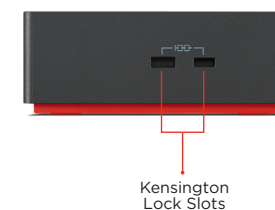

Smarter
technology
for all

Lenovo