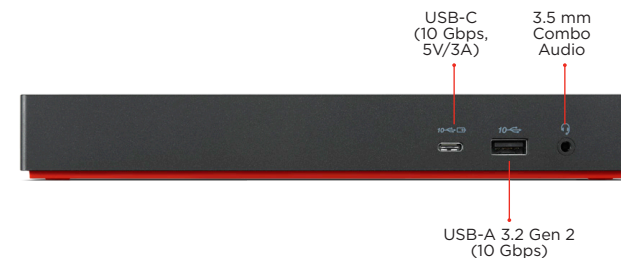

Compatibility. Made limitless.

Freedom is the key to productivity. That's why we've engineered the ThinkPad Thunderbolt™ 4 Dock to be limitlessly adaptable — supporting up to 100W PD and unrivaled performance on all Thunderbolt™ 3 and 4, USB4, Windows 10 and above USB-C laptops³.

Remote management. But smarter.

Remote dock management just got a whole lot smarter. Thanks to Dock Manager and our latest hardware, firmware updates can be done without any end-user interruption, which means productivity is never compromised.

¹ The real resolution will depend on your PC and Monitor capability.

² Intel® Active Management Technology capable with select 11th Generation Intel® Core™ vPro® processor-based PCs only.

³ Lenovo USB-C & Thunderbolt™ Docks function with notebooks that support industry standard USB-C Alt-Mode or Thunderbolt™ protocols through their Type-C™ port. Lenovo USB-C and Thunderbolt™ Docks support additional features, such as MAC address pass-through, WOL and mirrored power button, on most Lenovo ThinkPad laptops, but such features may not be available on certain other Lenovo laptops or non-Lenovo branded laptop systems.

Smarter
technology
for all

Lenovo