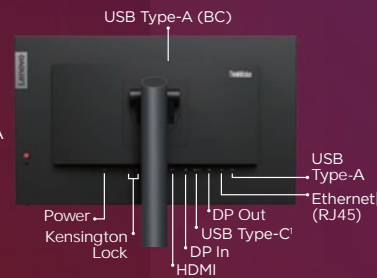

Features of ThinkVision P24h-30 Monitor

Extraordinary visual experience

The ThinkVision P24h-30 Monitor has 3-side Near-Edgeless bezels that delivers a seamless canvas for daisy chaining. A 23.8-inch QHD (2560 x 1440) In-Plane Switching screen produces sharp, punchy images, and offers wider viewing angles. QHD resolution provides 1.77 times more clarity than a Full-HD display. The pre-calibrated 99% sRGB color space together with 99% BT.709 ensures color consistency. The monitor's HDR10 support delivers rich vivid HDR video content. The ThinkVision P24h-30 Monitor's Natural Low Blue Light technology cares for your eyes without affecting color accuracy.

Plug in to productivity

Effortlessly connect and display your PC with a convenient USB-C¹ one-cable solution that simultaneously supports 100W power delivery². The ethernet port accommodates MAPT, PXE, and WOL, and facilitates high data transfers between connected devices making internet surfing safer and more stable. It supports daisy chain capability for up to two QHD monitors via a DP cable. Collaborate and control easily with Lenovo PCs via a mirrored power button function. ThinkVision P24h-30 also supports cableless MC60 Monitor Webcam³ and MS30 Monitor Soundbar³ for incredible video conferencing experiences, making your desk clean and clutter-free.

Care for your wellness and the environment

The ThinkVision P24h-30 Monitor's ergonomic and fully functional stand lets you lift, tilt, pivot, and swivel the monitor for a comfortable viewing position that reduces neck and back strain. The stand features a phone holder and cable management clip for a clutter-free desktop. Easily customize settings via a one-button joystick. You could also VESA mount the monitor for a clutter-free desk. ThinkColour⁴ software allows for easy calibration of display settings. With its focus on your comfort and the environment, ThinkVision P24h-30 Monitor complies with the latest TCO 9.0 regulations and comes encased in recyclable paper pulp packaging.

¹ USB Type-C® and USB-C® are registered trademarks of USB Implementers Forum. | ² Actual capacity of power delivery may vary depending upon devices connected or monitor configuration, and may decline with downstream USB ports connected or higher brightness setting. | ³ Sold separately. | ⁴ This software can only be used with Windows 10 & Windows 11.