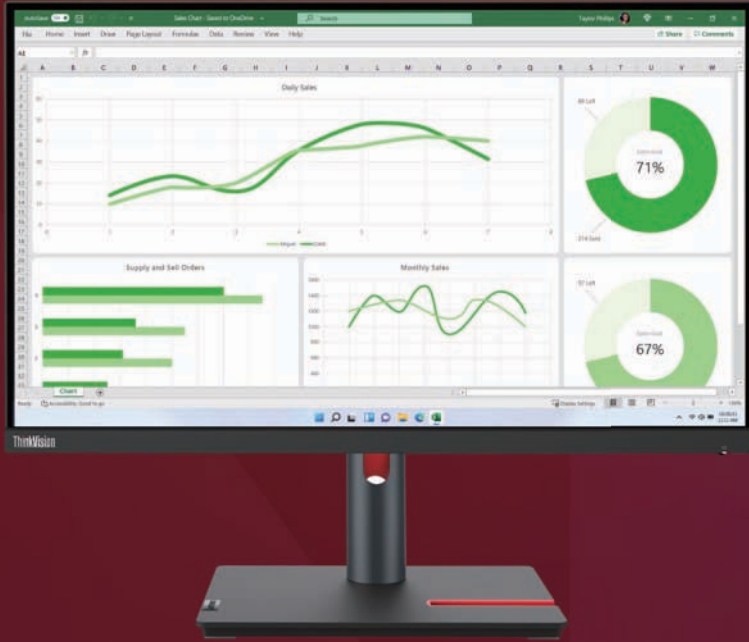

Features of ThinkVision P24h-30 Monitor

Extraordinary visual experience

The ThinkVision P24h-30 Monitor has 3-side Near-Edgeless bezels that delivers a seamless canvas for daisy chaining. A 23.8-inch QHD (2560 x 1440) In-Plane Switching screen produces sharp, punchy images, and offers wider viewing angles. QHD resolution provides 1.77 times more clarity than a Full-HD display. The pre-calibrated 99% sRGB color space together with 99% BT.709 ensures color consistency. The monitor's HDR10 support delivers rich vivid HDR video content. The ThinkVision P24h-30 Monitor's Natural Low Blue Light technology cares for your eyes without affecting color accuracy.