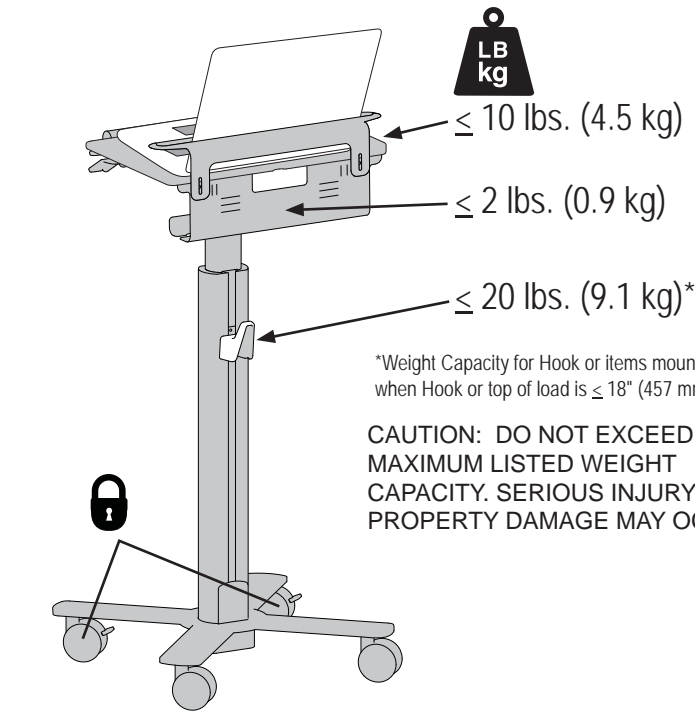

## SV10 Laptop Cart

\*Weight Capacity for Hook or items mounted to back Slot when Hook or top of load is  $\leq 18$ " (457 mm) from floor.

**CAUTION: DO NOT EXCEED MAXIMUM LISTED WEIGHT CAPACITY. SERIOUS INJURY OR PROPERTY DAMAGE MAY OCCUR!**