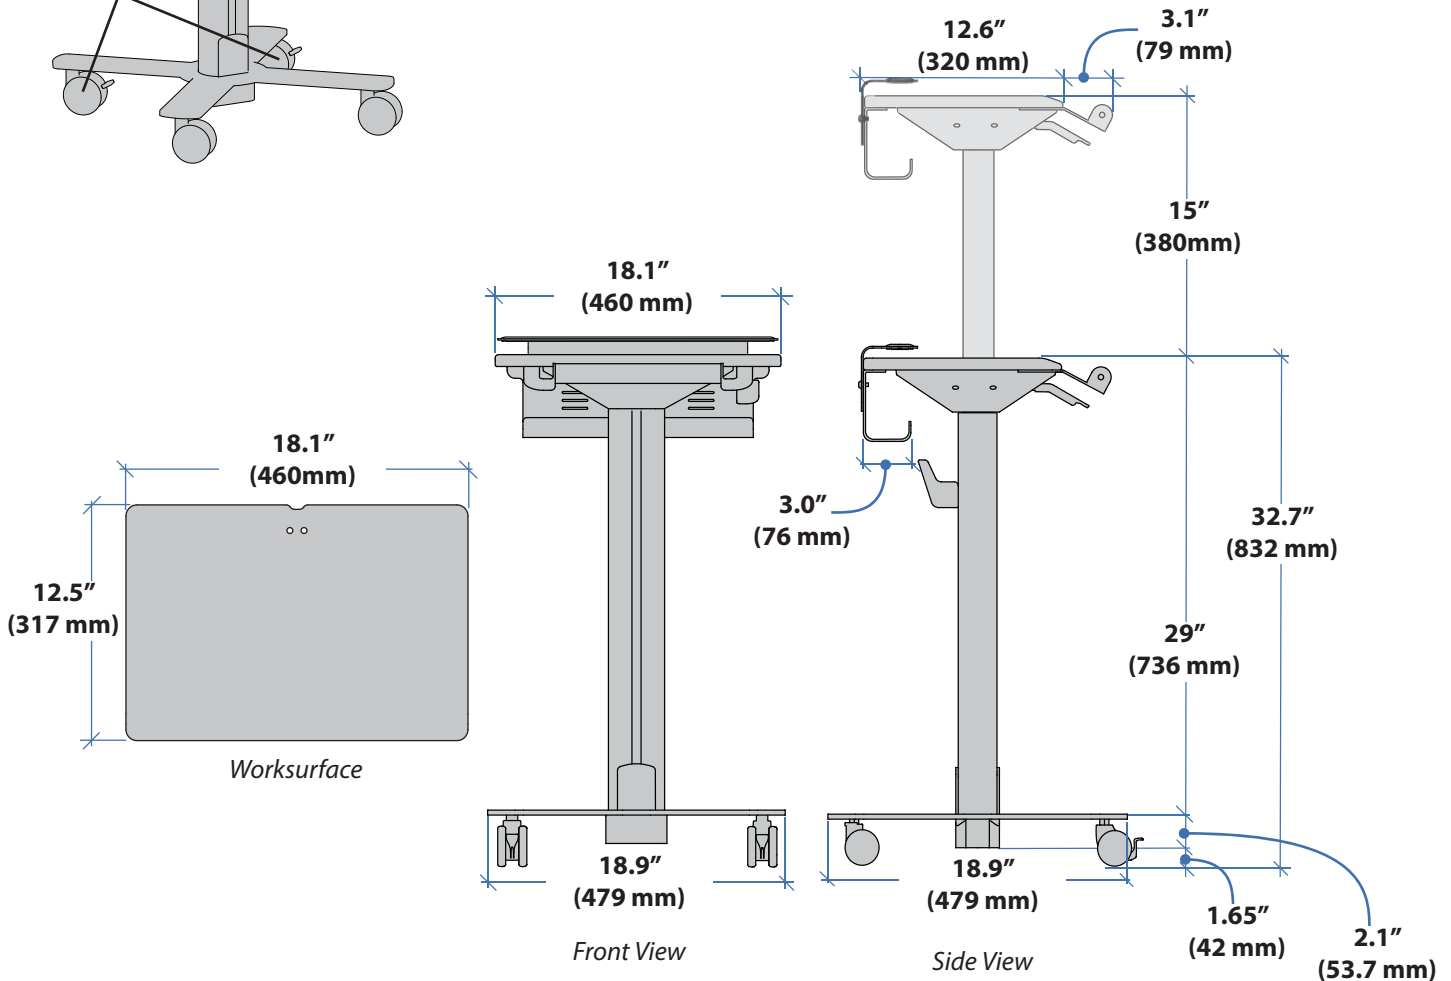

## SV10 Laptop Cart

\*Weight Capacity for Hook or items mounted to back Slot when Hook or top of load is  $\leq 18$ " (457 mm) from floor.

**CAUTION: DO NOT EXCEED MAXIMUM LISTED WEIGHT CAPACITY. SERIOUS INJURY OR PROPERTY DAMAGE MAY OCCUR!**