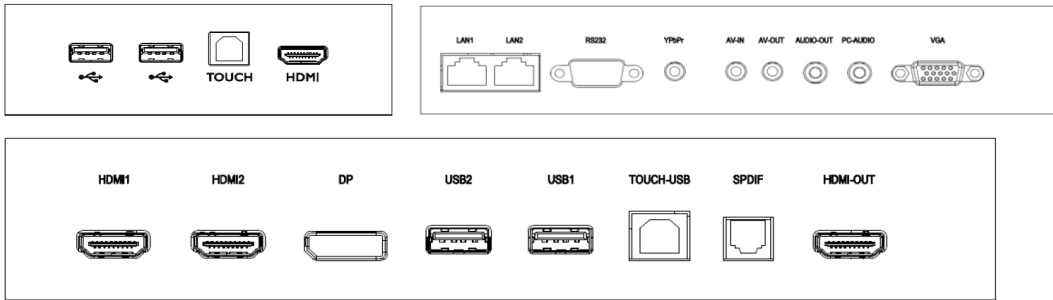

Data sheet

Input and output terminals