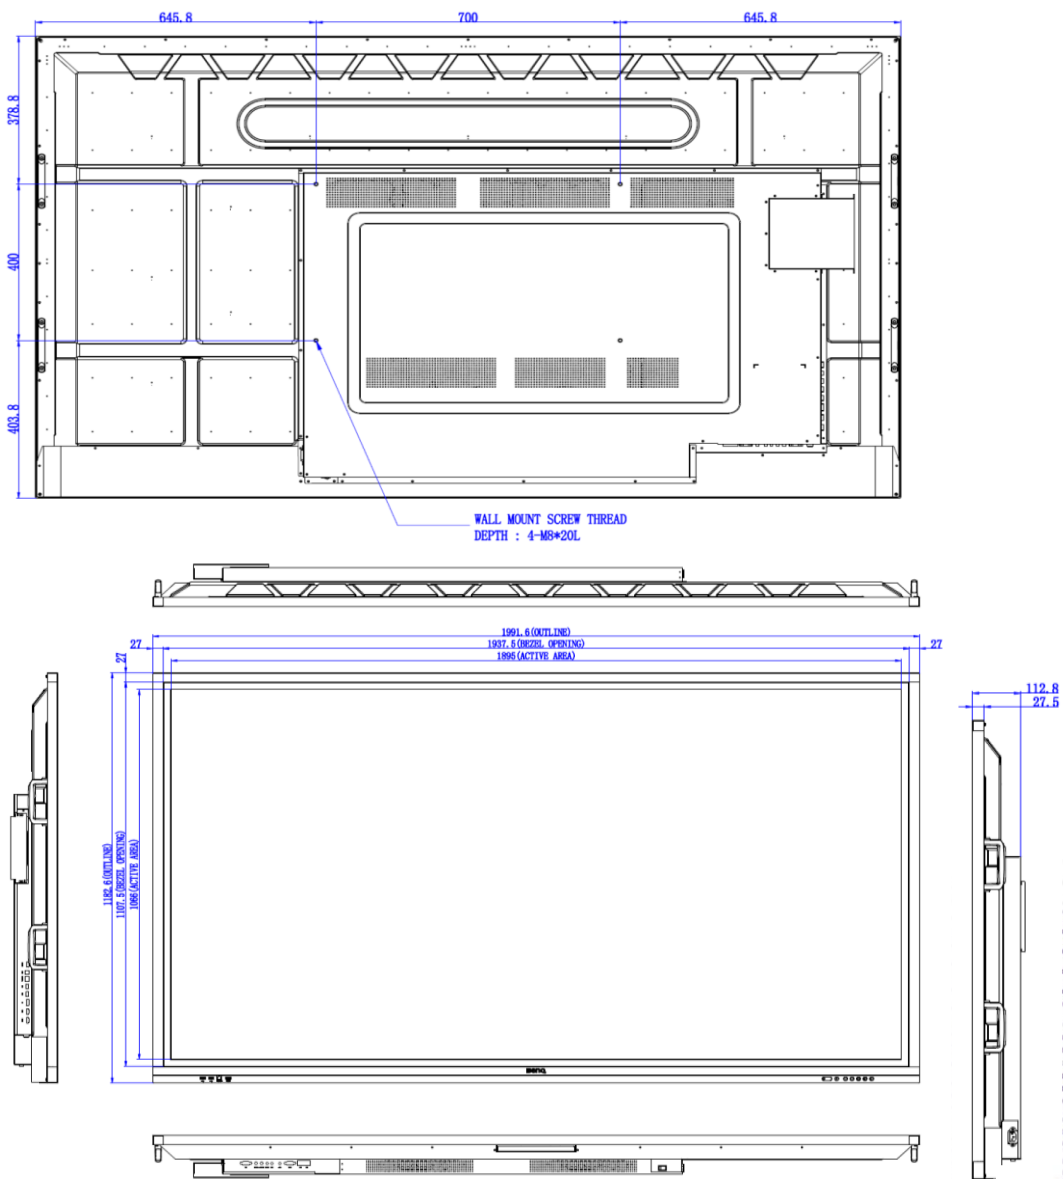

Dimensions

Subject to change without notice

Latest update 01.07.2021

Datasheets also available on: www.BenQ.de, www.BenQ.at and www.BenQ.ch

BenQ Deutschland GmbH, Essener Straße 5, 46047 Oberhausen

BenQ Deutschland GmbH, Niederlassung Österreich, Wehlstraße 27b/Stg. 2 DG/ Top5, 1200 Wien

BenQ Deutschland GmbH, Oberhausen, Zweigniederlassung Baden, Täferstrasse 32, 5405 Baden-Dättwil

Because it matters