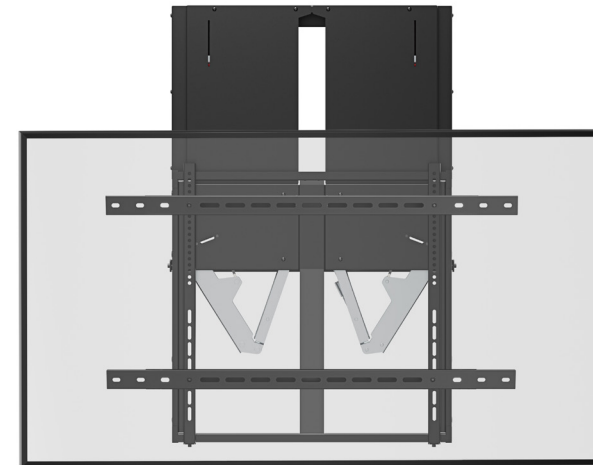

● **ARTICONA is Bechtle's own brand of IT accessories for the modern workplace and stands for quality and reliability in everyday business.**

ARTICONA Manual Display Wall Mount Stand

Article number: 4790465

Highlights:

- Manual Height-Adjustable Display Wall Mount
- Smooth and Effortless Height Adjustment: high-low adjustment with finger touch positioning (400 mm)
- Weight Balance Design: easily accommodates the different weights of displays
- Heavy-Duty steel construction holds the heaviest TVs with confidence
- Compact Design: allows the mount to hide behind the screen when not in use
- High Quality Powder-Coated Finish: features a stylish anti-scratch surface

Suitable for ARTICONA interactive displays.

Specifications:

Supported monitors	1
VESA mounting points	200x200, 200x300, 300x200, 200x400, 400x200, 300x300, 300x400, 400x300, 600x200, 350x350, 400x400, 600x300, 400x600, 600x400, 600x600 700x400, 800x400, 600x600, 800x500, 800x600
Compatible screen size	60" - 100"
Max. load capacity (up to)	60 - 90 kg
Adjustable height	yes (manually)