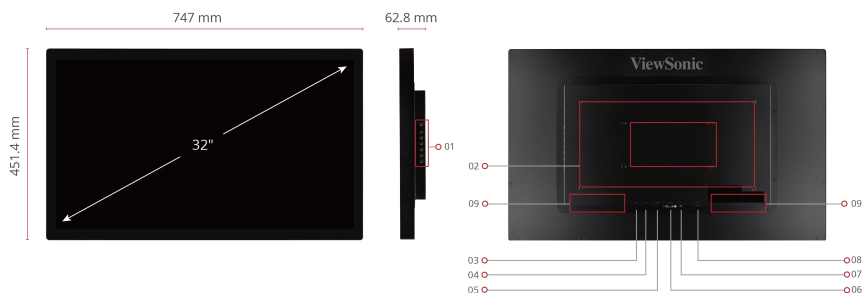

1. Menu Control Panel
2. VESA Compatible(Wall Mount 400 x 200mm)(Wall Mount 200 x 100mm)
3. DC in
4. Display Port
5. HDMI
6. RS232

7. Audio In
8. USB 2.0
9. Speaker 2W

DISPLAY

Display Size (in.):	32
Viewable Area (in.):	31.5
Panel Type:	VA Technology
Resolution:	1920 x 1080
Resolution Type:	FHD (Full HD)
Static Contrast Ratio:	3,000:1 (typ)
Dynamic Contrast Ratio:	50M:1
Light Source:	LED
Brightness:	450 cd/m ² (typ)
Colors:	16.7M
Color Space Support:	8 bit true
Aspect Ratio:	16:9
Response Time (Typical GTG):	5ms
Response Time (GTG w/OD):	4.6ms
Viewing Angles:	178° horizontal, 178° vertical
Backlight Life (Hours):	50000 Hrs (Min)
Curvature:	Flat
Refresh Rate (Hz):	60
Blue Light Filter:	Yes
Color Gamut:	NTSC: 72% size (Typ) sRGB: 104% size (Typ)
Pixel Size:	0.364 mm (H) x 0.364 mm (V)
Touch Screen:	Projected Capacitive, 10-point multi-touch
Surface Treatment:	Glossy, Hard Coating (7H)
Cover Glass Thickness:	3mm

Physical (in.):	29.4 x 17.8 x 2.5
-----------------	-------------------

Physical Without Stand (in.):	29.4 x 17.8 x 2.5
-------------------------------	-------------------

DIMENSIONS (METRIC) (WXHxD)

Packaging (mm):	863 x 577 x 163
-----------------	-----------------