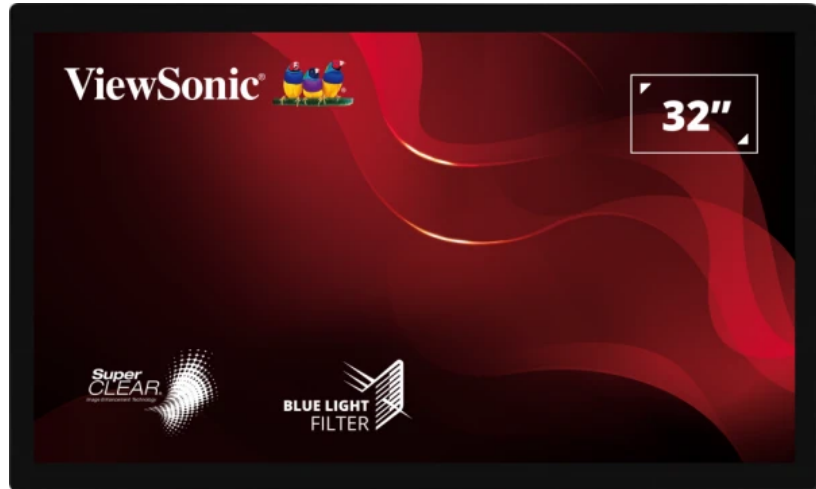

Key Features

- Durable and scratch-resistant IP54 front touchscreen
- Highly responsive 10-points PCAP touch technology
- Long-lasting 24/7 usage
- Adaptable to multi-screen orientations
- Ease of installation with VESA-mountable design

Product Description

The ViewSonic's TD3207 is the ideal solution for commercial and industrial spaces. Designed for heavy, continuous usage, the open frame series TD3207 delivers a 24/7 long-life. Resistant to moisture and scratches, the 3mm thick glass screen features an intuitive 10-point PCAP touch technology for maximum interactivity. Featuring SuperClear® AMVA panel technology, the device delivers lifelike imagery, vivid color, and constant brightness of up to 450 nits. Connection options include HDMI and DisplayPort inputs for effortless sharing capabilities and an RS232 allows you to control the device remotely. Equipped with VESA mounting design for any surface and screen orientation, the touch screen is the perfect display for various environments.

1. Menu Control Panel
2. VESA Compatible(Wall Mount 400 x 200mm)(Wall Mount 200 x 100mm)
3. DC in
4. Display Port
5. HDMI
6. RS232

7. Audio In
8. USB 2.0
9. Speaker 2W

DISPLAY

Display Size (in.):	32
Viewable Area (in.):	31.5
Panel Type:	VA Technology
Resolution:	1920 x 1080
Resolution Type:	FHD (Full HD)
Static Contrast Ratio:	3,000:1 (typ)
Dynamic Contrast Ratio:	50M:1
Light Source:	LED
Brightness:	450 cd/m ² (typ)
Colors:	16.7M
Color Space Support:	8 bit true
Aspect Ratio:	16:9
Response Time (Typical GTG):	5ms
Response Time (GTG w/OD):	4.6ms
Viewing Angles:	178° horizontal, 178° vertical
Backlight Life (Hours):	50000 Hrs (Min)
Curvature:	Flat
Refresh Rate (Hz):	60
Blue Light Filter:	Yes
Color Gamut:	NTSC: 72% size (Typ) sRGB: 104% size (Typ)
Pixel Size:	0.364 mm (H) x 0.364 mm (V)
Touch Screen:	Projected Capacitive, 10-point multi-touch
Surface Treatment:	Glossy, Hard Coating (7H)
Cover Glass Thickness:	3mm