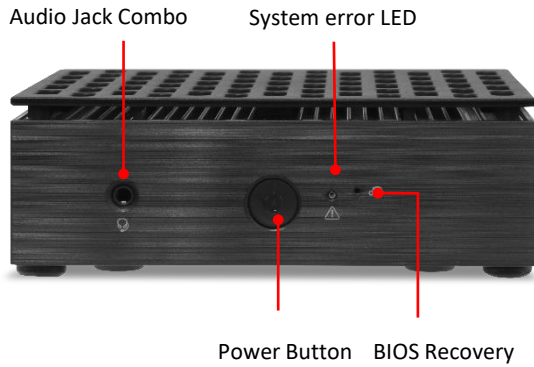

## Cost-effective Mini PC DE3650-S

The DE3650-S has an Intel® Celeron® CPU and Intel® UHD graphics. The onboard memory prevents you from having to add memory modules and the fanless design prevents dust from building up in the device, decreasing maintenance costs. All in all, a small, powerful and cost-effective media player.

### The DE3650-S features:

- Onboard memory of 4GB & eMMC storage 64GB
- Fanless and solid-state design
- TPM2.0
- DC input 12 ~ 24V for automotive industries

# DE3650-S

Model name		DE3650-S
Feature		Cost-effective mini PC
Color		Black
Dimensions	W x H x D (mm)	125 x 43 (35*) x 110 mm
	W x H x D (inch)	4.9 x 1.69 (1.38*) x 4.33 inch
Volume		0.45 L
CPU	Type	Intel® Celeron® Processor N Series (Dual Core)
Memory	Channels	Dual Channel
	Type	DDR4 SO-DOMM
	Data Rate	2666 / 3200 MHz
	Max Memory	Max 20GB
Graphics		Intel® UHD Graphic for 10 <sup>th</sup> Gen Processors
Expansion slot		M.2 2230 x 1, M.2 2280x1
Audio	Type	Realtek HD Audio Codec ALC897
	Channel	Stereo
LAN	Chip	Maxlinear Gigabit x1 **
	Speed	10 / 100 / 1000 Mbps
Storage	Onboard	eMMC 64GB
	2.5" Bay	-
	M.2 SSD	M.2 2280 (Key M) SATA

Supports

Front Panel I/O	USB Port	-	
	Power Button	X 1	
	Others	Audio Combo x1, BIOS Recovery x1	
Rear Panel I/O	DC Input	X 1 (12 ~ 24V)	
	HDMI Port	X 1 (HDMI 2.0)	
	Display Port	X 1 (miniDP)	
	USB Port	X4 (USB2.0 x2, USB3.1 x2)	
	eSATA Port	-	
	RJ45 LAN Jack	X1	
	COM Port	-	
	Audio Set	Line-Out	-
		Mic-in	-
	Antenna Holes	-	
	Kensington Lock Hole	-	
	Others	-	
	Watchdog Timer		1 ~ 255 sec/min
TPM		2.0	
Power Supply		40W Adapter	
Input Voltage		AC 100 ~ 240V	
Warranty		2 Years	
<b>Environment</b>			
MTBF		50,000 hrs	
Operating Temperature		0 ~ 35°C (32 ~ 95°F)	
Storage Temperature		-30 ~ 60°C (-22 ~ 140°F)	
Relative Humidity		90% RH (35°C Non-Condensing)	