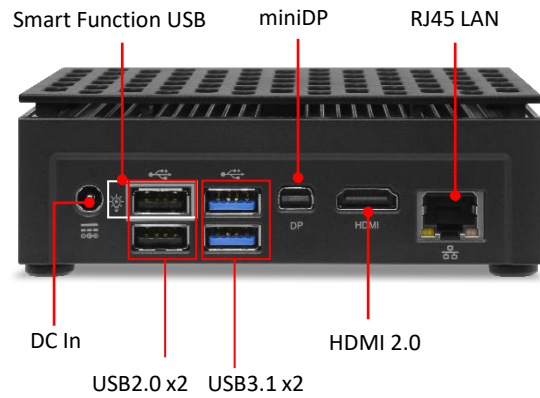

## Cost-effective Mini PC DE3650-S

The DE3650-S has an Intel® Celeron® CPU and Intel® UHD graphics. The onboard memory prevents you from having to add memory modules and the fanless design prevents dust from building up in the device, decreasing maintenance costs. All in all, a small, powerful and cost-effective media player.

### The DE3650-S features:

- Onboard memory of 4GB & eMMC storage 64GB
- Fanless and solid-state design
- TPM2.0
- DC input 12 ~ 24V for automotive industries

# DE3650-S

Model name		DE3650-S
Feature		Cost-effective mini PC
Color		Black
Dimensions	W x H x D (mm)	125 x 43 (35*) x 110 mm
	W x H x D (inch)	4.9 x 1.69 (1.38*) x 4.33 inch
Volume		0.45 L
CPU	Type	Intel® Celeron® Processor N Series (Dual Core)
Memory	Channels	Dual Channel
	Type	DDR4 SO-DOMM
	Data Rate	2666 / 3200 MHz
	Max Memory	Max 20GB
Graphics		Intel® UHD Graphic for 10 <sup>th</sup> Gen Processors
Expansion slot		M.2 2230 x 1, M.2 2280x1
Audio	Type	Realtek HD Audio Codec ALC897
	Channel	Stereo
LAN	Chip	Maxlinear Gigabit x1 **
	Speed	10 / 100 / 1000 Mbps
Storage	Onboard	eMMC 64GB
	2.5" Bay	-
	M.2 SSD	M.2 2280 (Key M) SATA

Supports

Front Panel I/O	USB Port	-	
	Power Button	X 1	
	Others	Audio Combo x1, BIOS Recovery x1	
Rear Panel I/O	DC Input	X 1 (12 ~ 24V)	
	HDMI Port	X 1 (HDMI 2.0)	
	Display Port	X 1 (miniDP)	
	USB Port	X4 (USB2.0 x2, USB3.1 x2)	
	eSATA Port	-	
	RJ45 LAN Jack	X1	
	COM Port	-	
	Audio Set	Line-Out	-
		Mic-in	-
	Antenna Holes	-	
	Kensington Lock Hole	-	
	Others	-	
	Watchdog Timer		1 ~ 255 sec/min
TPM		2.0	
Power Supply		40W Adapter	
Input Voltage		AC 100 ~ 240V	
Warranty		2 Years	
<b>Environment</b>			
MTBF		50,000 hrs	
Operating Temperature		0 ~ 35°C (32 ~ 95°F)	
Storage Temperature		-30 ~ 60°C (-22 ~ 140°F)	
Relative Humidity		90% RH (35°C Non-Condensing)	