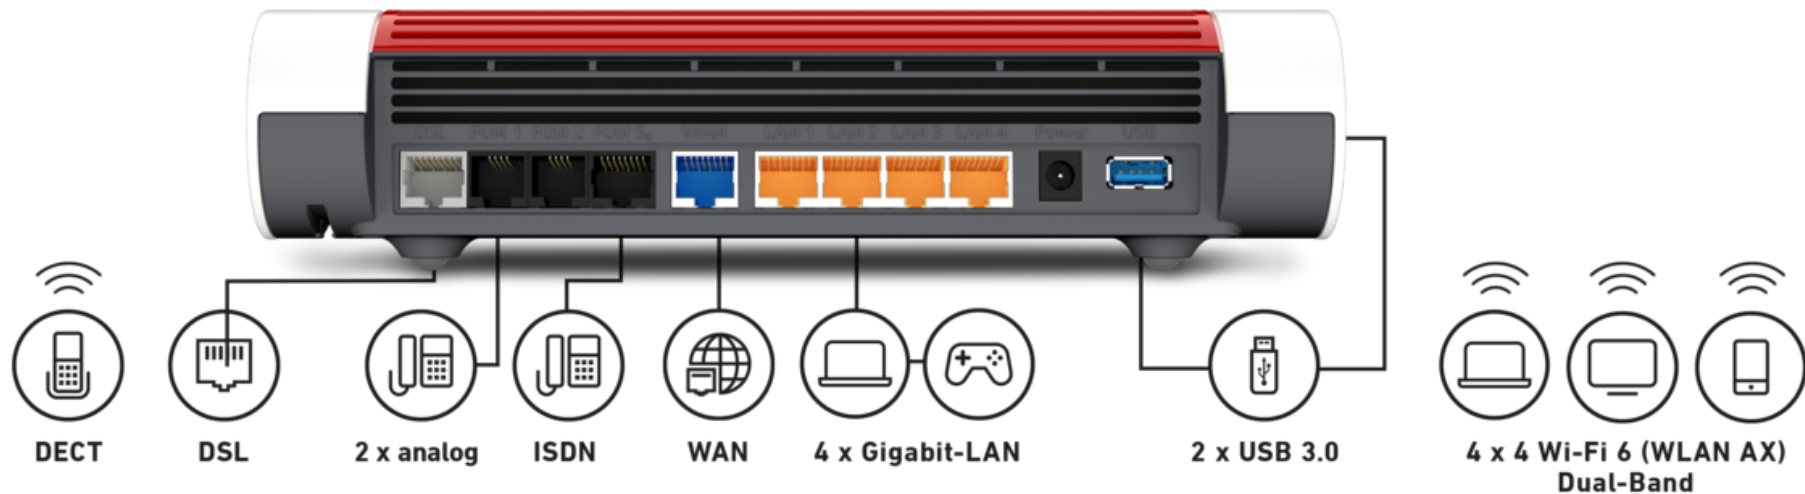

FRITZ!Box 7590 AX

Technical Specifications

Interfaces

Internet access with VDSL (including supervectoring) or ADSL2+

2 x USB 3.0 ports for printers and storage media

Internet

All-IP telephony

4 x gigabit LAN (10/100/1000 Base-T)

1 x gigabit WAN port for connections on cable/DSL/fiber optic modems or to the network

Wireless access point compliant with IEEE 802.11ax, ac, n, g, a

DECT base station for up to six handsets

Internal S₀ bus to use ISDN phones or telephone systems for use on an IP-based connection

2 a/b ports (either TAE/RJ11) for connecting analog telephones, answering machines and fax

Wireless router with built-in modem for all DSL connections

Supports VDSL connections up to 300 Mbit/s (including supervectoring) and ADSL2+.

Supports VDSL Long Reach

Compatible with Annex-J lines from Deutsche Telekom

Use of existing internet connections via LAN

Router operation with a cable modem, fiber optic connection or 3G data dongle (LTE/UMTS/HSPA)