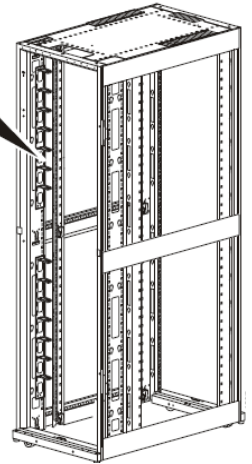

Vertical Cable Managers

AR8650 – 6" Wide or AR8651 – 12" Wide

- Fits two and four post open frame racks
- Double-sided cable channels
- Dual hinge, snap on covers included
- Smooth radius fingers at 1U increments for superior cable protection
- Toolless mounting provided on back panel for new fiber spools and hook and loop fasteners
- Cable Capacity: AR8650 (front) - 370 Cat6, 270 Cat6a
AR8650 (rear) - 510 Cat6, 380 Cat6a
AR8651 (front) - 740 Cat6, 550 Cat6a
AR8651 (rear) - 1030 Cat6, 760 Cat6a

AR8621 – Toolless Hook and Loop Cable Managers

- Toolless for organizing data cable bundles
- Various mounting positions on back panel of vertical cable managers

NetShelter SX Cable Management

Rear Zero U Vertical Cable Managers

AR8442 – Vertical Cable Organizer 8 Cable Rings, Zero U

- Support 35 to 55 CAT 6/CAT 6a data cables
- Mount toollessly on the rear cable organizer

AR7710 - Cable Containment Brackets with PDU Mounting

- Low profile vertical cable management
- Support 60 to 90 CAT 6/CAT 6a data cables
- Mount toollessly on the rear cable organizer