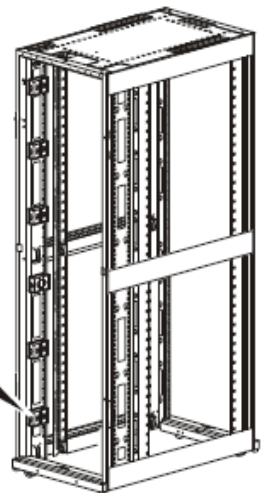

Vertical Cable Managers

AR8650 – 6" Wide or AR8651 – 12" Wide

- Fits two and four post open frame racks
- Double-sided cable channels
- Dual hinge, snap on covers included
- Smooth radius fingers at 1U increments for superior cable protection
- Toolless mounting provided on back panel for new fiber spools and hook and loop fasteners
- Cable Capacity: AR8650 (front) - 370 Cat6, 270 Cat6a
AR8650 (rear) - 510 Cat6, 380 Cat6a
AR8651 (front) - 740 Cat6, 550 Cat6a
AR8651 (rear) - 1030 Cat6, 760 Cat6a

AR8621 – Toolless Hook and Loop Cable Managers

- Toolless for organizing data cable bundles
- Various mounting positions on back panel of vertical cable managers

NetShelter SX Cable Management

Rear Zero U Vertical Cable Managers

AR8442 – Vertical Cable Organizer 8 Cable Rings, Zero U

- Support 35 to 55 CAT 6/CAT 6a data cables
- Mount toollessly on the rear cable organizer

AR7710 - Cable Containment Brackets with PDU Mounting

- Low profile vertical cable management
- Support 60 to 90 CAT 6/CAT 6a data cables
- Mount toollessly on the rear cable organizer