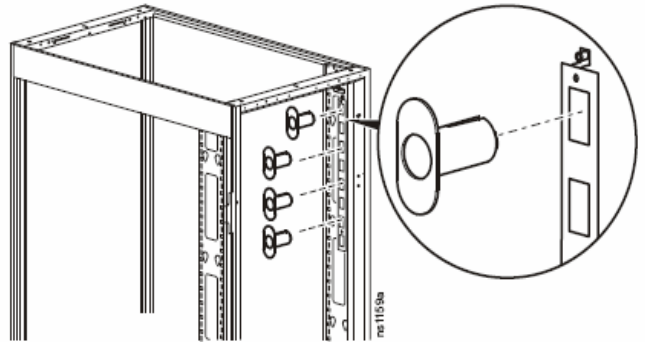

NetShelter SX Cable Management

Horizontal Cable Organizers

**AR8425A and AR8426A – 1U and 2U
Horizontal Cable Organizers**

**AR8428 – Horizontal Cable Organizer
2U with pass through holes**

**AR8427 – Horizontal Cable Organizer
2U with cable fingers**

AR7305 - NetShelter SX 42U Pass -Through Side Panels

- Allow pass through to adjacent racks
- Holes contain brushes to control airflow
- Includes two panels

NetShelter SX Cable Management

AR8443A - Vertical Fiber Organizer

- Manage fiber within a NetShelter SX enclosure
- Promote proper bend radius of the fiber
- Mitigate any kinking or damaging of the cable
- Includes two organizers and four spools

AR8444 - Spools for Vertical Fiber Organizer