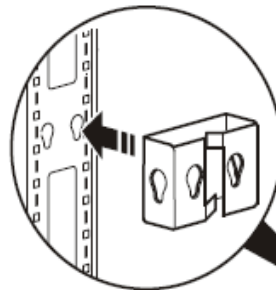

- Includes covers with snap hinges for trouble-free access to cables.

AR8601 – Horizontal Cable Manager, 2U Double Side with Cover

- Includes covers with snap hinges for trouble-free access to cables.

Open Frame Vertical Cable Management

Vertical Cable Managers

AR8650 – 6" Wide or AR8651 – 12" Wide

- Fits two and four post open frame racks
- Double-sided cable channels
- Dual hinge, snap on covers included
- Smooth radius fingers at 1U increments for superior cable protection
- Toolless mounting provided on back panel for new fiber spools and hook and loop fasteners
- Cable Capacity: AR8650 (front) - 370 Cat6, 270 Cat6a
AR8650 (rear) - 510 Cat6, 380 Cat6a
AR8651 (front) - 740 Cat6, 550 Cat6a
AR8651 (rear) - 1030 Cat6, 760 Cat6a

AR8621 – Toolless Hook and Loop Cable Managers

- Toolless for organizing data cable bundles
- Various mounting positions on back panel of vertical cable managers

NetShelter SX Cable Management

Rear Zero U Vertical Cable Managers

AR8442 – Vertical Cable Organizer 8 Cable Rings, Zero U

- Support 35 to 55 CAT 6/CAT 6a data cables
- Mount toollessly on the rear cable organizer

AR7710 - Cable Containment Brackets with PDU Mounting

- Low profile vertical cable management
- Support 60 to 90 CAT 6/CAT 6a data cables
- Mount toollessly on the rear cable organizer