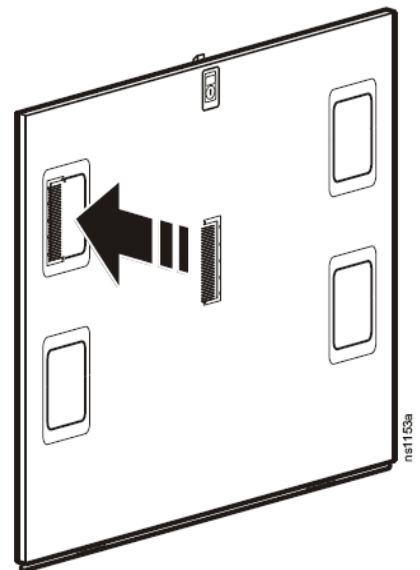

NetShelter SX Cable Management

Horizontal Cable Organizers

**AR8425A and AR8426A – 1U and 2U
Horizontal Cable Organizers**

**AR8428 – Horizontal Cable Organizer
2U with pass through holes**

**AR8427 – Horizontal Cable Organizer
2U with cable fingers**

AR7305 - NetShelter SX 42U Pass -Through Side Panels

- Allow pass through to adjacent racks
- Holes contain brushes to control airflow
- Includes two panels

NetShelter SX Cable Management

AR8443A - Vertical Fiber Organizer