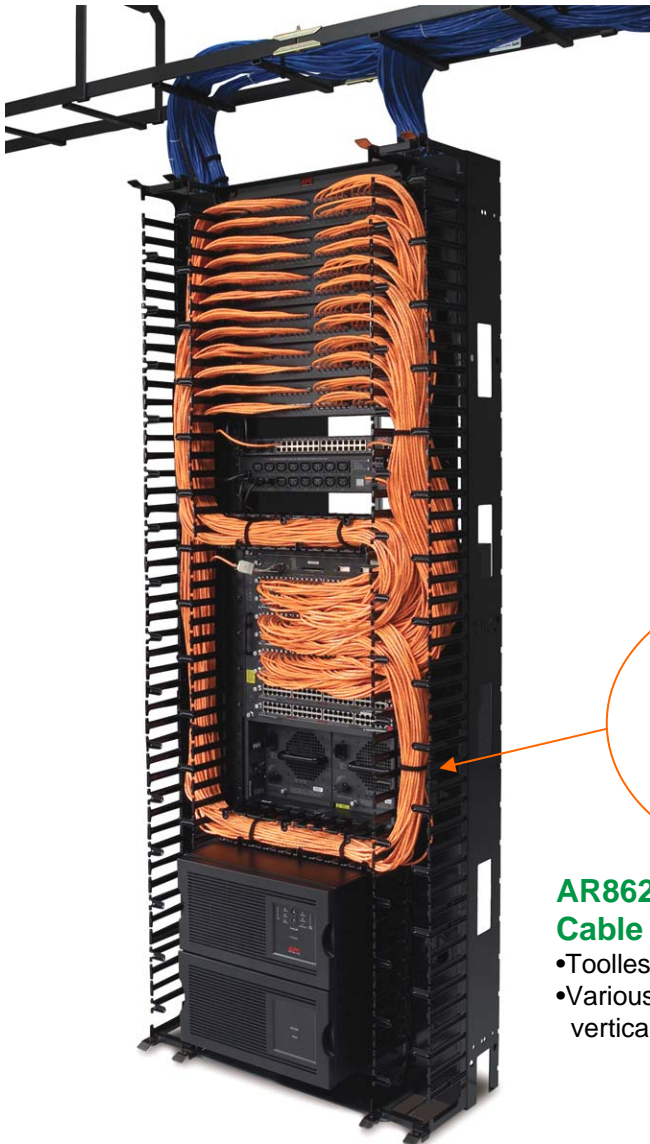

- Qty. 6 cable retainers with snap hinges

Horizontal Cable Management

AR8602 – Horizontal Cable Manager, 1U Single Side with Cover

- Includes covers with snap hinges for trouble-free access to cables.

AR8600 – Horizontal Cable Manager, 2U Single Side with Cover

- Includes covers with snap hinges for trouble-free access to cables.

AR8601 – Horizontal Cable Manager, 2U Double Side with Cover

- Includes covers with snap hinges for trouble-free access to cables.

Open Frame Vertical Cable Management

Vertical Cable Managers

AR8650 – 6" Wide or AR8651 – 12" Wide

- Fits two and four post open frame racks
- Double-sided cable channels
- Dual hinge, snap on covers included
- Smooth radius fingers at 1U increments for superior cable protection
- Toolless mounting provided on back panel for new fiber spools and hook and loop fasteners
- Cable Capacity: AR8650 (front) - 370 Cat6, 270 Cat6a
AR8650 (rear) - 510 Cat6, 380 Cat6a
AR8651 (front) - 740 Cat6, 550 Cat6a
AR8651 (rear) - 1030 Cat6, 760 Cat6a

AR8621 – Toolless Hook and Loop Cable Managers

- Toolless for organizing data cable bundles
- Various mounting positions on back panel of vertical cable managers

NetShelter SX Cable Management

Rear Zero U Vertical Cable Managers