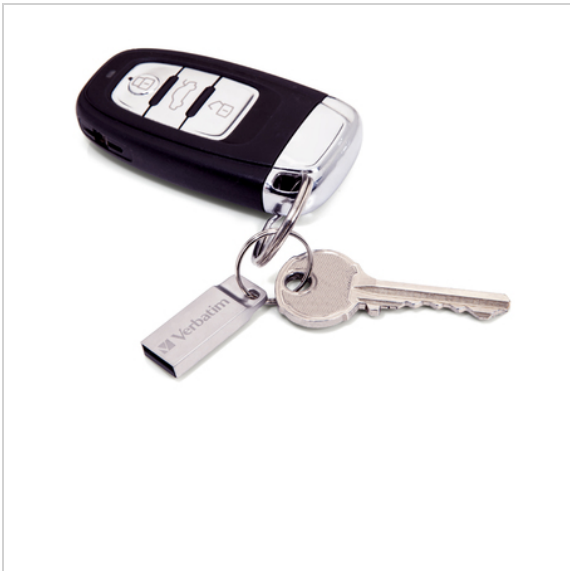

Metal Executive USB 2.0 Drive 64GB

The Metal Executive USB 2.0 Drive has a small, sleek metal casing which makes it incredibly tough and able to withstand the demands of everyday life.

Product Number: 98750

Product Information

- Ultra small metal housing
- Tough, waterproof & dustproof design
- Includes a convenient metal key ring
- Capacities available: 16GB, 32GB & 64GB
- Stylish Silver colour

System Requirements

USB 3.0/ USB 2.0 port

Windows 10, 8, 7, Vista, XP

Mac OS X 10.4 or higher

Linux 2.4.0 or higher

Specifications

- Weight: 3.6 grams approx
- Dimensions: 29 x 15 x 5.5mm (LxWxH)
- Interface: USB 2.0
- Power Source: USB Bus
- Pack Contents: Metal Executive USB 2.0 Drive & metal key ring.