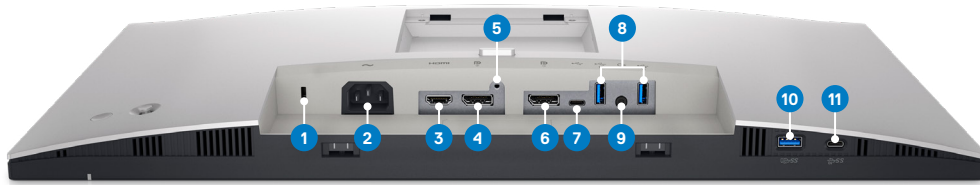

# Connectivity and Accessories

DELL ULTRASHARP 24 MONITOR | U2422H

Purposeful design, built for ergonomic comfort.

Joystick control, cable management slot

Tilt and height adjustable

Pivot

Swivel

## Connectivity

- |                      |                                   |  |   |
|----------------------|-----------------------------------|--|---|
| 1 Security lock slot | 5 Stand lock                      | 8 Super speed USB 10Gbps (USB 3.2 Gen2) Type-A Downstream port (2) | 10 Super speed USB 10Gbps (USB 3.2 Gen2) Type-A Downstream port with Power Charging |
| 2 Power connector    | 6 DisplayPort (out)               | 9 Audio line-out port <sup>11</sup>                                | 11 USB-C Downstream port (10Gbps, 15W)  |
| 3 HDMI port          | 7 USB-C Upstream port (data only) |  |   |
| 4 DisplayPort        |                                   |  |   |