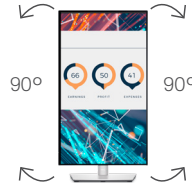

# Connectivity and Accessories

DELL ULTRASHARP 24 MONITOR | U2422H

Purposeful design, built for ergonomic comfort.

Joystick control, cable management slot

Tilt and height adjustable

Pivot

Swivel