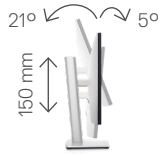

Tilt and height adjustable