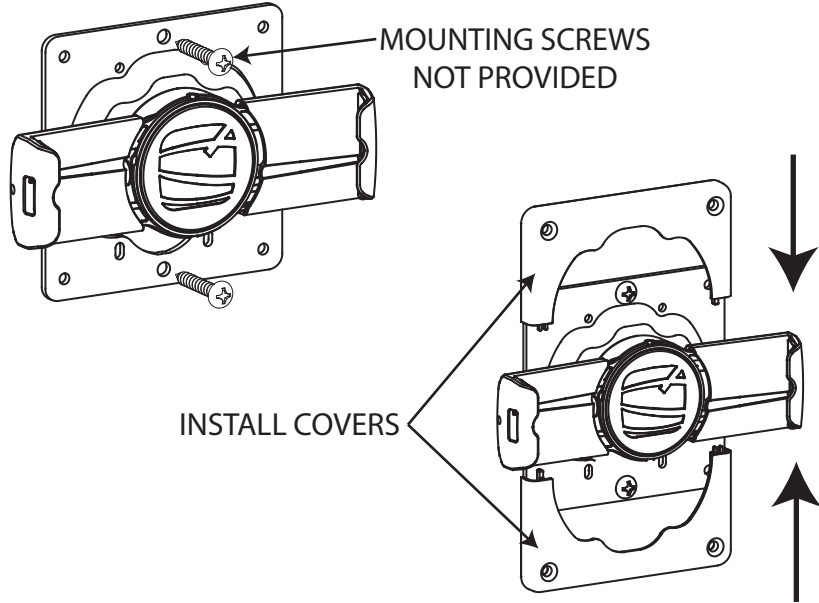

INSTALLATION

WALL MOUNTING

J-BOX MOUNTING

100MM VESA MOUNTING

For Further Assistance:

1.800.948.0344

sales@maclocks.com