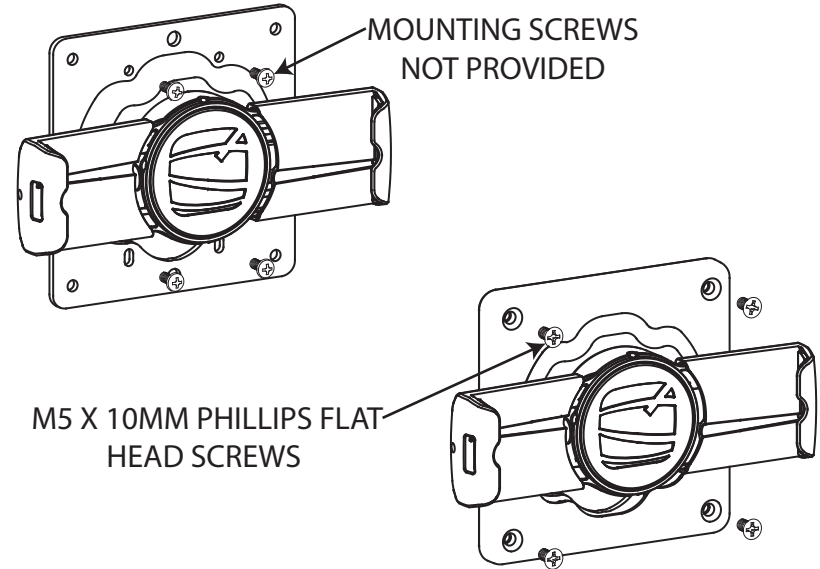

INSTALLATION

WALL MOUNTING

J-BOX MOUNTING

100MM VESA MOUNTING

For Further Assistance:

1.800.948.0344

sales@maclocks.com