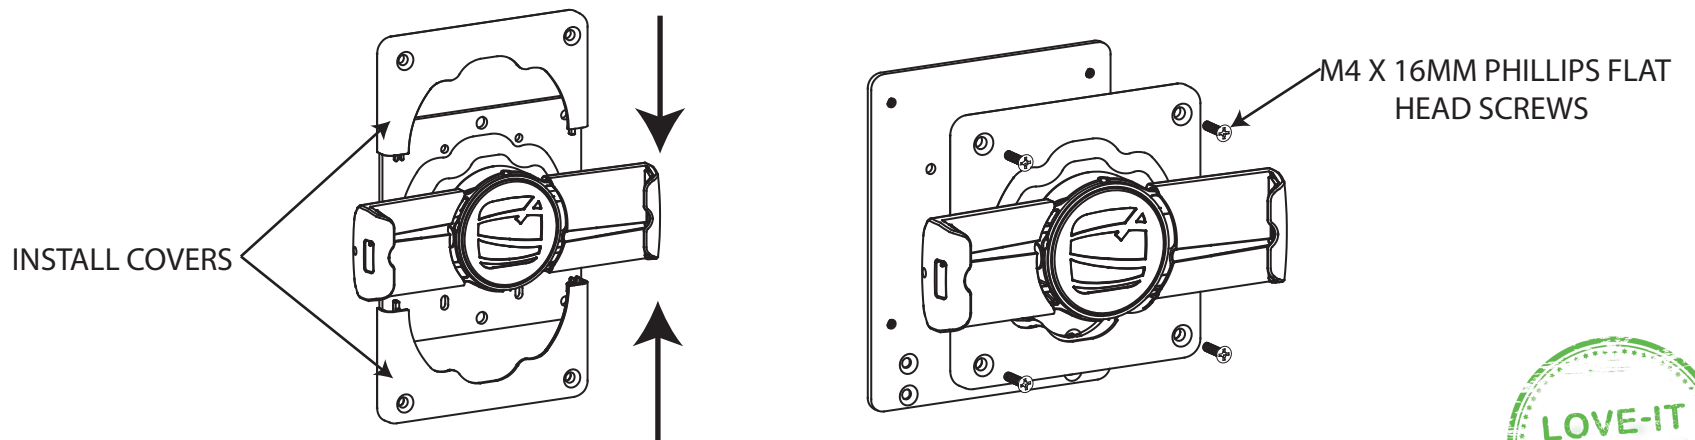

INSTALLATION

WALL MOUNTING

J-BOX MOUNTING

100MM VESA MOUNTING

For Further Assistance:

1.800.948.0344

sales@maclocks.com