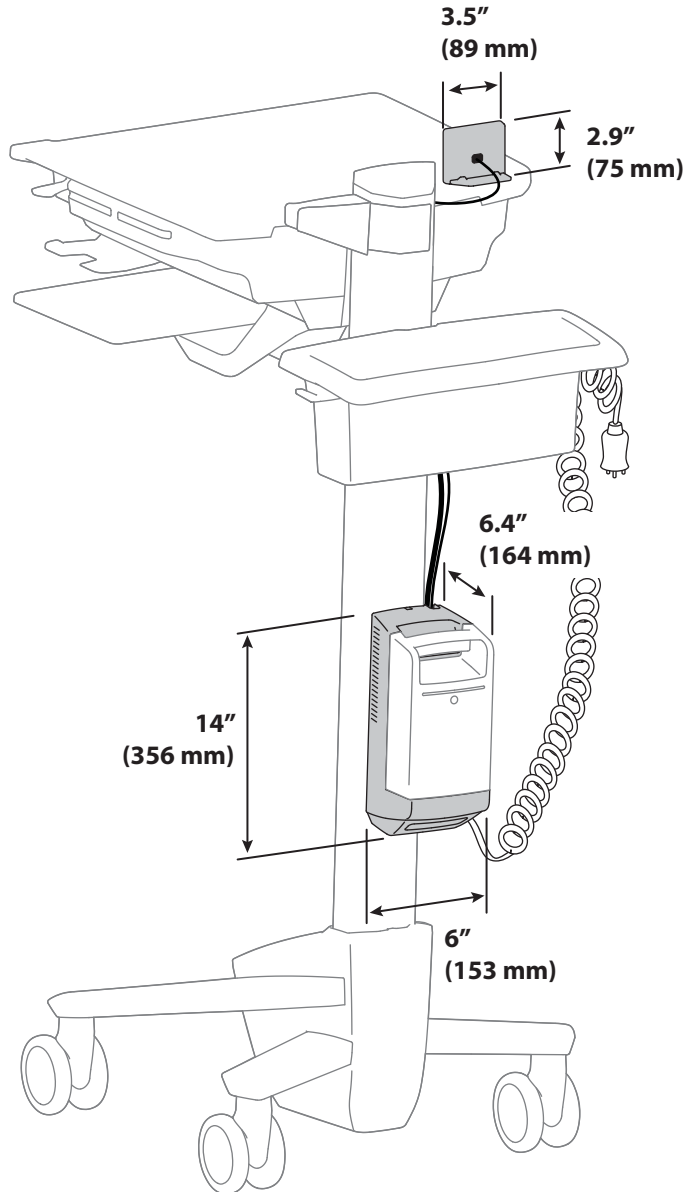

LiFeKinnex™

Power Module

AC input: 100-230V~ 50-60-Hz.
 Max amps: 12A.
 Battery Sold Separately.

© 2018 Ergotron, Inc. rev. 12/13/2018 DIM-LKPM Content is subject to change without notification

Americas Sales and Corporate Headquarters