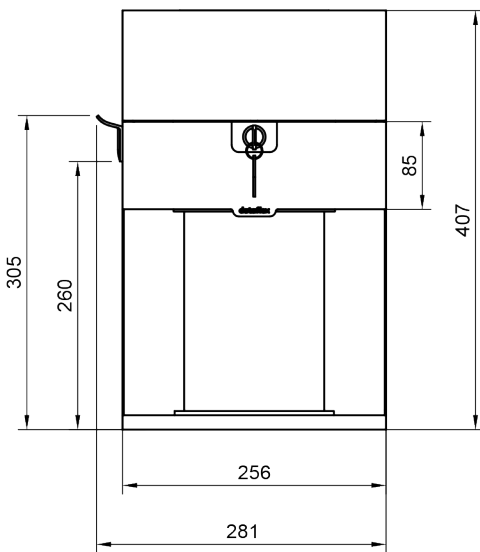

bento^x

Certified Warranty
(B) 5
Corporation years

45.503

Bento® desktop locker 503

The innovative Bento® desktop locker is the contemporary successor to the classic file cabinet, redesigned for Activity Based Work environments and modern work. Store your belongings in this beautifully designed personal locker that moves with your sit/stand workspace. Everything within reach, and when you're not at your desk, securely stored in the lockable soft-close drawer. The coat hook also keeps your backpack or (brief)case off the floor, and with the optional USB-A+C fast charger, your devices stay charged and ready for use.

- Maximises usable space around the workstation
- Replaces large and expensive drawer pedestals
- With lockable soft-close drawer
- Quick and easy to place and fix with clamp
- Soft inlays of PET felt protect your belongings
- Made of durable steel for long-lasting reliability
- Open compartment for extra stuff
- Suitable for desktops with a thickness of 5 to 44 mm
- Optional built-in USB-A+C 30W fast charger
- Interior soft-close drawer dimensions (w x d x h): 213 x 310 x 65 mm (12.32" x 10.08" x 3.35")
- Product dimensions (w x d x h): 361 x 254 x 407mm (14.21" x 10" x 16.02")

dataflex^x

feeling at work

bento

Bento® desktop locker 503

2024/02/01

45.503

 490x330x430mm

 1 pcs

 black

 11,86 kg (26,15 lb)

 805410455033