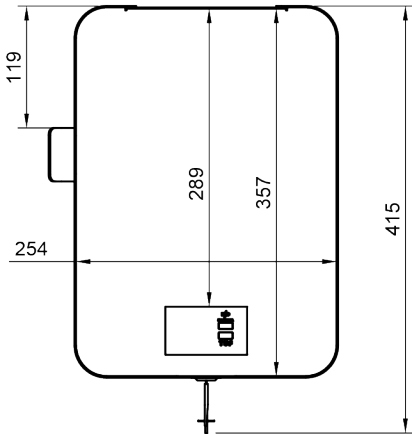

- Maximises usable space around the workstation
- Replaces large and expensive drawer pedestals
- With lockable soft-close drawer
- Quick and easy to place and fix with clamp
- Soft inlays of PET felt protect your belongings
- Made of durable steel for long-lasting reliability
- Open compartment for extra stuff
- Suitable for desktops with a thickness of 5 to 44 mm
- Optional built-in USB-A+C 30W fast charger
- Interior soft-close drawer dimensions (w x d x h): 213 x 310 x 65 mm (12.32" x 10.08" x 3.35")
- Product dimensions (w x d x h): 361 x 254 x 407mm (14.21" x 10" x 16.02")

dataflex^x

feeling at work

bento

Bento® desktop locker 503

2024/02/01

45.503

 490x330x430mm

 1 pcs

 black

 11,86 kg (26,15 lb)

 805410455033