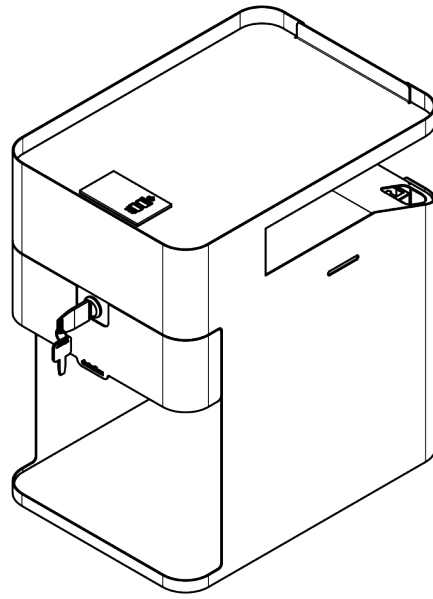

bento^x

Certified Warranty
(B) 5
Corporation years

45.503

Bento® desktop locker 503

The innovative Bento® desktop locker is the contemporary successor to the classic file cabinet, redesigned for Activity Based Work environments and modern work. Store your belongings in this beautifully designed personal locker that moves with your sit/stand workspace. Everything within reach, and when you're not at your desk, securely stored in the lockable soft-close drawer. The coat hook also keeps your backpack or (brief)case off the floor, and with the optional USB-A+C fast charger, your devices stay charged and ready for use.

- Maximises usable space around the workstation
- Replaces large and expensive drawer pedestals
- With lockable soft-close drawer
- Quick and easy to place and fix with clamp
- Soft inlays of PET felt protect your belongings
- Made of durable steel for long-lasting reliability
- Open compartment for extra stuff
- Suitable for desktops with a thickness of 5 to 44 mm
- Optional built-in USB-A+C 30W fast charger
- Interior soft-close drawer dimensions (w x d x h): 213 x 310 x 65 mm (12.32" x 10.08" x 3.35")
- Product dimensions (w x d x h): 361 x 254 x 407mm (14.21" x 10" x 16.02")

dataflex^x

feeling at work

bento

Bento® desktop locker 503

2024/02/01

45.503

 490x330x430mm

 1 pcs