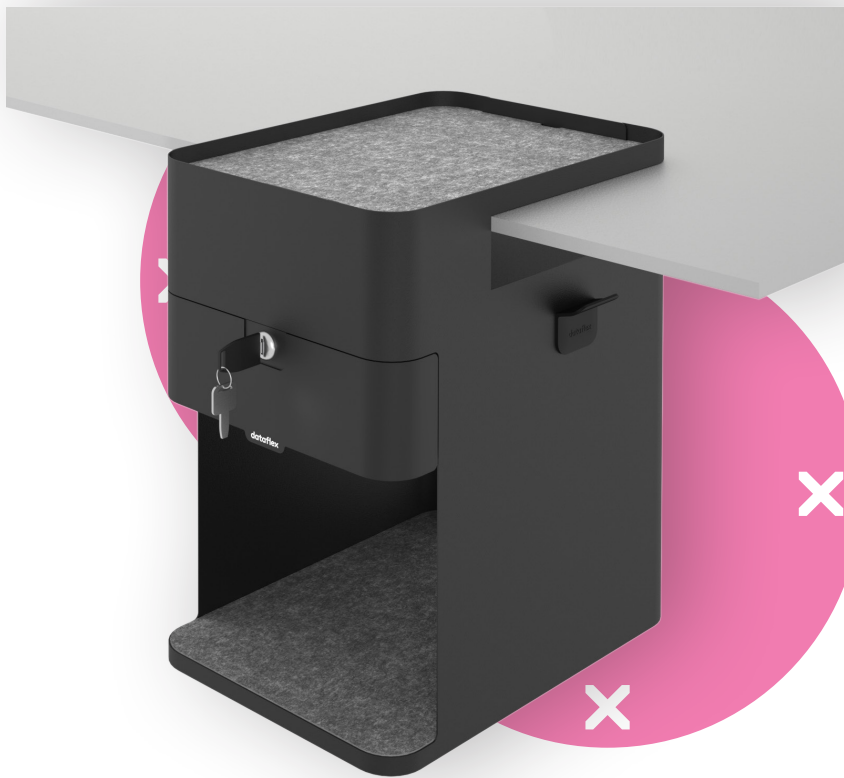

bento^x

Certified Warranty
(B) 5
Corporation years

45.503

Bento® desktop locker 503

The innovative Bento® desktop locker is the contemporary successor to the classic file cabinet, redesigned for Activity Based Work environments and modern work. Store your belongings in this beautifully designed personal locker that moves with your sit/stand workspace. Everything within reach, and when you're not at your desk, securely stored in the lockable soft-close drawer. The coat hook also keeps your backpack or (brief)case off the floor, and with the optional USB-A+C fast charger, your devices stay charged and ready for use.

- Maximises usable space around the workstation
- Replaces large and expensive drawer pedestals
- With lockable soft-close drawer
- Quick and easy to place and fix with clamp
- Soft inlays of PET felt protect your belongings
- Made of durable steel for long-lasting reliability
- Open compartment for extra stuff
- Suitable for desktops with a thickness of 5 to 44 mm
- Optional built-in USB-A+C 30W fast charger
- Interior soft-close drawer dimensions (w x d x h): 213 x 310 x 65 mm (12.32" x 10.08" x 3.35")
- Product dimensions (w x d x h): 361 x 254 x 407mm (14.21" x 10" x 16.02")

dataflex^x

feeling at work

bento

Bento® desktop locker 503

2024/02/01

45.503

 490x330x430mm

 1 pcs

 black

 11,86 kg (26,15 lb)

 805410455033