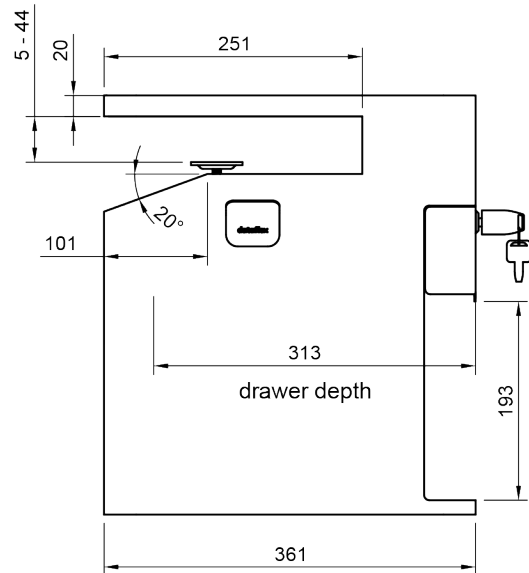

bento^x

Certified Warranty
(B) 5
Corporation years

45.503

Bento® desktop locker 503

The innovative Bento® desktop locker is the contemporary successor to the classic file cabinet, redesigned for Activity Based Work environments and modern work. Store your belongings in this beautifully designed personal locker that moves with your sit/stand workspace. Everything within reach, and when you're not at your desk, securely stored in the lockable soft-close drawer. The coat hook also keeps your backpack or (brief)case off the floor, and with the optional USB-A+C fast charger, your devices stay charged and ready for use.

- Maximises usable space around the workstation
- Replaces large and expensive drawer pedestals
- With lockable soft-close drawer
- Quick and easy to place and fix with clamp
- Soft inlays of PET felt protect your belongings
- Made of durable steel for long-lasting reliability
- Open compartment for extra stuff
- Suitable for desktops with a thickness of 5 to 44 mm
- Optional built-in USB-A+C 30W fast charger
- Interior soft-close drawer dimensions (w x d x h): 213 x 310 x 65 mm (12.32" x 10.08" x 3.35")
- Product dimensions (w x d x h): 361 x 254 x 407mm (14.21" x 10" x 16.02")

dataflex^x

feeling at work

bento

Bento® desktop locker 503

2024/02/01

45.503

 490x330x430mm

 1 pcs

 black

 11,86 kg (26,15 lb)

 805410455033