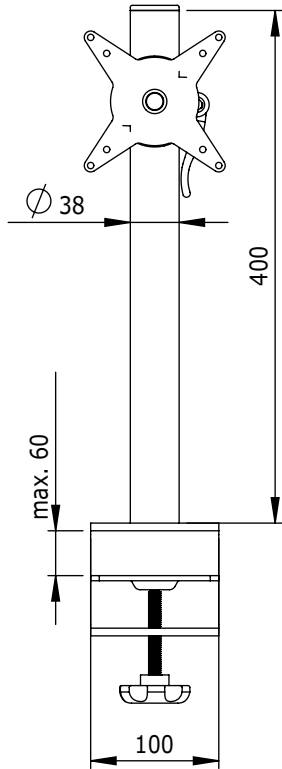

52.652

ViewMate Style Monitor Arm 652

This seemingly simple product vertically mounts a single monitor on your desk, the quick adjust lever ensures easy height adjustment. Comes with both bolt through desk and desk clamp.

- Height adjustable
- VESA: MIS-D 75 x 75/100 x 100mm compatible
- Rotate 360°, tilt 180°, lateral 180°
- Max. weight capacity of 15kg/monitor (up to 24"/24"W)
- Post height 400mm
- Post diameter 38mm
- Quick lock/release post bracket
- Comes with both bolt through desk (max. 70mm) and desk clamp (max. 60mm)

 viewmate

DFX.# 52.652

silver

530 x 170 x 106mm

3,6kg

805410526528

24\"/>

15kg

400mm

180°

180°

360°

75/100mm

Dealer