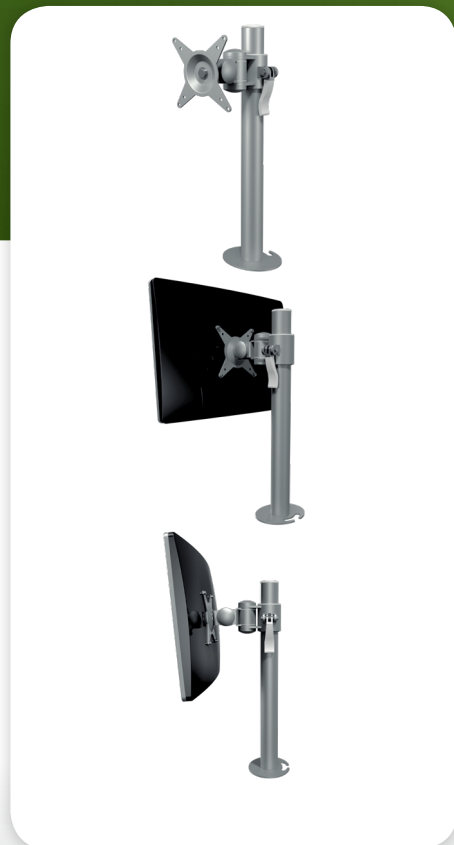

52.652

ViewMate Style Monitor Arm 652

This seemingly simple product vertically mounts a single monitor on your desk, the quick adjust lever ensures easy height adjustment. Comes with both bolt through desk and desk clamp.

- Height adjustable
- VESA: MIS-D 75 x 75/100 x 100mm compatible
- Rotate 360°, tilt 180°, lateral 180°
- Max. weight capacity of 15kg/monitor (up to 24"/24"W)
- Post height 400mm
- Post diameter 38mm
- Quick lock/release post bracket
- Comes with both bolt through desk (max. 70mm) and desk clamp (max. 60mm)

 viewmate

DFX.# 52.652

silver

530 x 170 x 106mm

3,6kg

805410526528

24\"/>

15kg

400mm

180°

180°

360°

75/100mm

Dealer