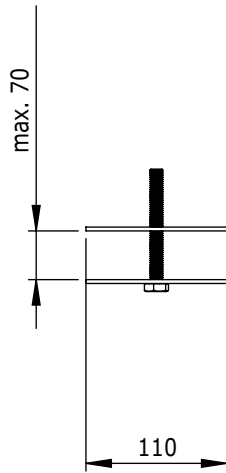

52.652

ViewMate Style Monitor Arm 652

This seemingly simple product vertically mounts a single monitor on your desk, the quick adjust lever ensures easy height adjustment. Comes with both bolt through desk and desk clamp.

- Height adjustable
- VESA: MIS-D 75 x 75/100 x 100mm compatible
- Rotate 360°, tilt 180°, lateral 180°
- Max. weight capacity of 15kg/monitor (up to 24"/24"W)
- Post height 400mm
- Post diameter 38mm
- Quick lock/release post bracket
- Comes with both bolt through desk (max. 70mm) and desk clamp (max. 60mm)

 viewmate

DFX.# 52.652

silver

530 x 170 x 106mm

3,6kg

805410526528

24\"/>

15kg

400mm

180°

180°

360°

75/100mm

Dealer