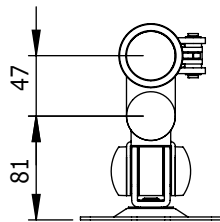

52.652

ViewMate Style Monitor Arm 652

This seemingly simple product vertically mounts a single monitor on your desk, the quick adjust lever ensures easy height adjustment. Comes with both bolt through desk and desk clamp.

- Height adjustable
- VESA: MIS-D 75 x 75/100 x 100mm compatible
- Rotate 360°, tilt 180°, lateral 180°
- Max. weight capacity of 15kg/monitor (up to 24"/24"W)
- Post height 400mm
- Post diameter 38mm
- Quick lock/release post bracket
- Comes with both bolt through desk (max. 70mm) and desk clamp (max. 60mm)

 viewmate

DFX.# 52.652

silver

530 x 170 x 106mm

3,6kg

805410526528

24\"/>

15kg

400mm

180°

180°

360°

75/100mm

Dealer