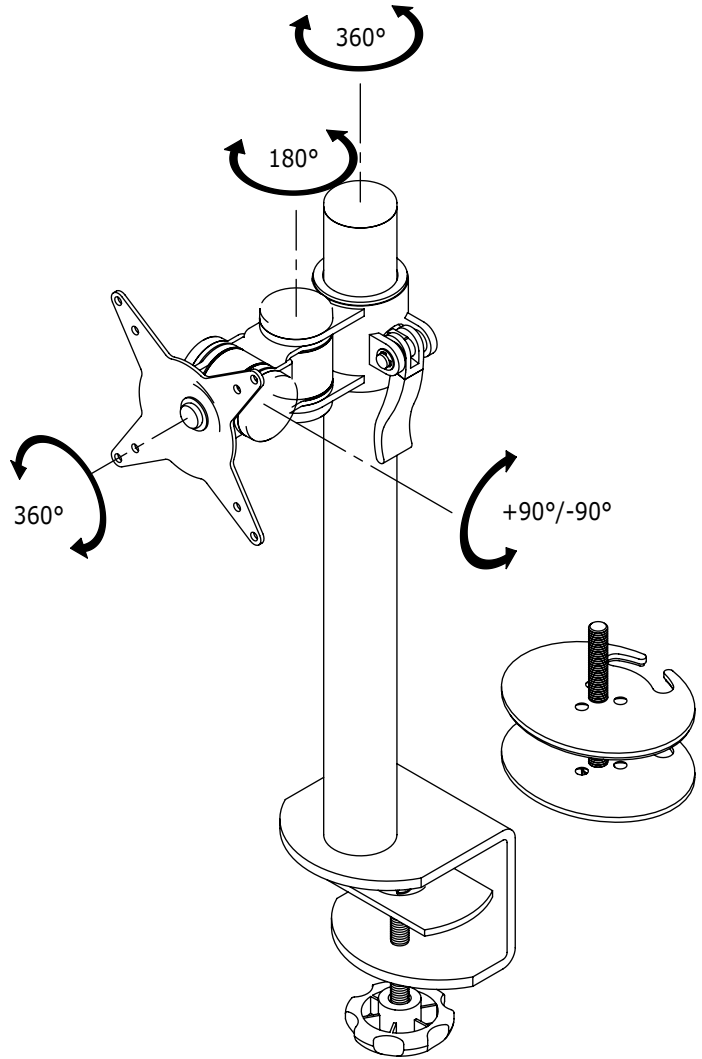

52.652

ViewMate Style Monitor Arm 652

This seemingly simple product vertically mounts a single monitor on your desk, the quick adjust lever ensures easy height adjustment. Comes with both bolt through desk and desk clamp.

- Height adjustable
- VESA: MIS-D 75 x 75/100 x 100mm compatible
- Rotate 360°, tilt 180°, lateral 180°
- Max. weight capacity of 15kg/monitor (up to 24"/24"W)
- Post height 400mm
- Post diameter 38mm
- Quick lock/release post bracket
- Comes with both bolt through desk (max. 70mm) and desk clamp (max. 60mm)

 viewmate

DFX.# 52.652

silver

530 x 170 x 106mm

3,6kg

805410526528

24\"/>

15kg

400mm

180°

180°

360°

75/100mm

Dealer