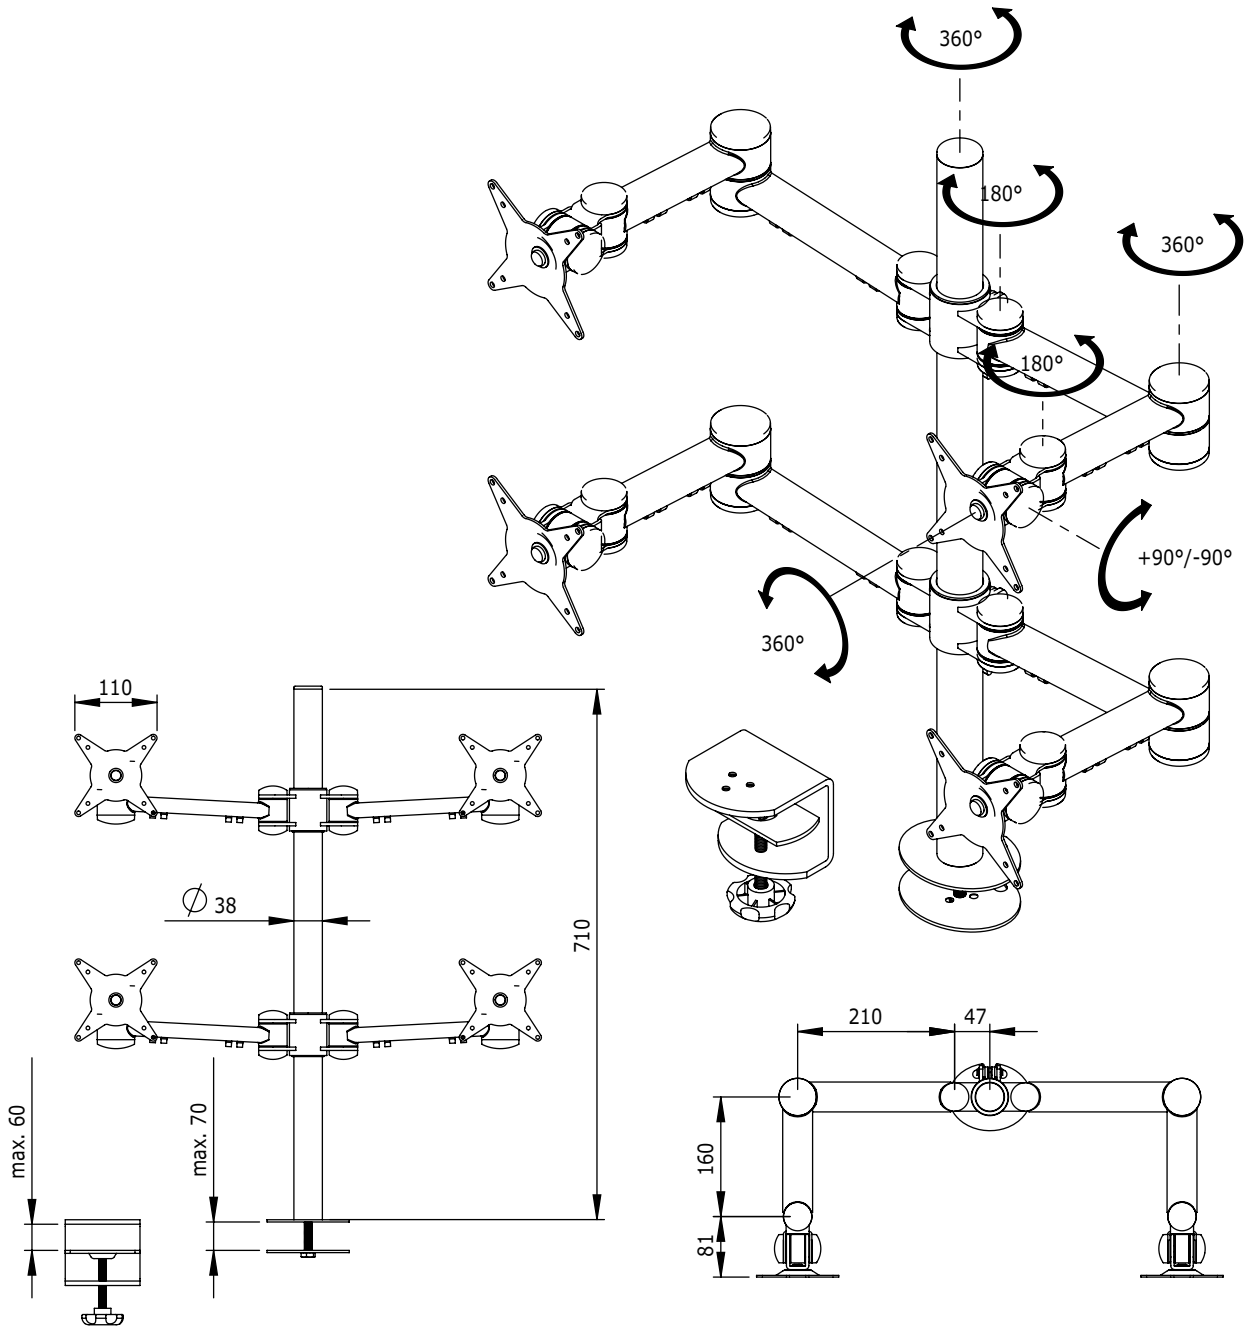

52.622

ViewMate Style Monitor Arm 622

The 'quick adjust' bracket lever ensures easy height adjustment. With two articulating double arms. Meaning four height and depth adjustable monitors. Comes with both bolt through desk and desk clamp.

- Mounts four monitors on single post
- Total arm reach 480mm
- Depth adjustable
- Height adjustable
- VESA: MIS-D 75 x 75/100 x 100mm compatible
- Rotate 360°, tilt 180°, lateral 180°
- Max. weight capacity of 12kg/monitor (up to 22"/22"W)
- Post height 710mm
- Post diameter 38mm
- Quick lock/release post bracket
- Comes with both bolt through desk (max. 70mm) and desk clamp (max. 60mm)

 viewmate

DFX.# 52.622

silver

995 x 305 x 105mm

10,4kg

805410526221

22\"/>

(4x) 12kg

710mm

180°

180°

360°

75/100mm

Dealer