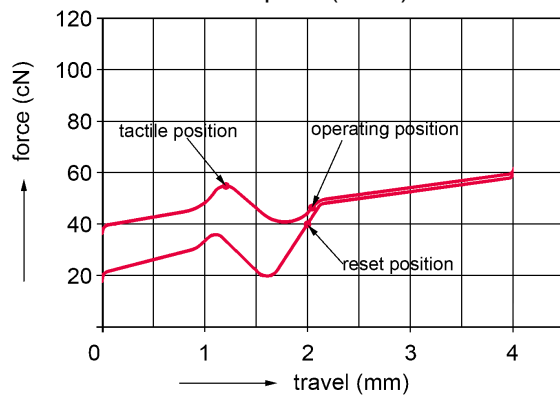

1 Operation characteristics:

• BLACK SWITCH Linear (60 cN)

• BLUE SWITCH Click pressure point (60cN)

• BROWN SWITCH Pressure point (55cN)

• CLEAR SWITCH Pressure point (65cN)