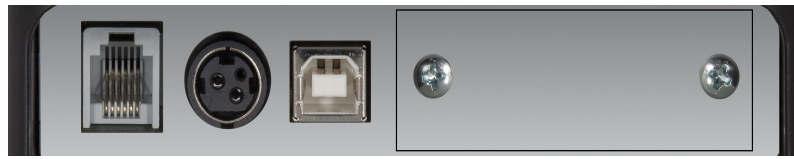

### Applications

- Hospitality
- Retail

The compact, cubic design makes the CT-E651 one of the most stylish and sleek printers on the market.

TOMORROW'S PRINTING TODAY

# CITIZEN

The CT-E651 is designed to meet all interfacing needs. USB 2.0 is standard, with LAN, Serial, WiFi and Bluetooth optional depending on user requirements.