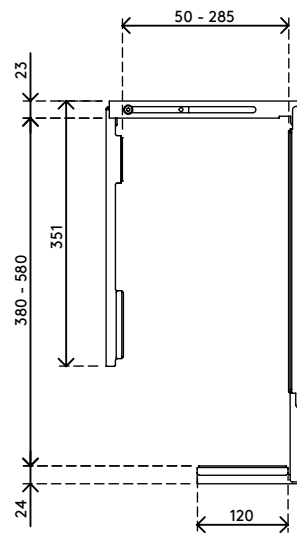

## Viewmate computer holder - desk 313

This fixed computer holder mounts underneath a desktop and keeps a computer off the floor. This way, the computer gathers far less dust and is easier to reach and maintain. The computer holder is fitted with self-adhesive tape on its desk mounting surface. Simply 'stick and screw' to attach it to your desk.

- Mounts underneath desktop
- Self-adhesive tape simplifies installment (stick and screw)
- Max. dimensions (w x d x h): 335 x 203 x 627 mm
- Holds almost any computer between 50 - 275 mm wide and 380 - 580 mm high
- Height and width adjustable
- Max. weight capacity of 20 kg
- Comes with all necessary fasteners

# viewmate

vertical

50 - 275 mm (1,9 - 10,8")

380 - 580 mm (14,9 - 22,8")

20 kg

Viewmate computer holder - desk 313

2017/04/20

# 32.313

450 x 200 x 300 mm

1 pcs

black

4 kg

805410323134