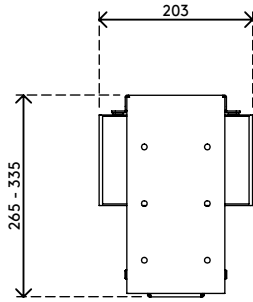

- Mounts underneath desktop
- Self-adhesive tape simplifies installment (stick and screw)
- Max. dimensions (w x d x h): 335 x 203 x 627 mm
- Holds almost any computer between 50 - 275 mm wide and 380 - 580 mm high
- Height and width adjustable
- Max. weight capacity of 20 kg
- Comes with all necessary fasteners

# viewmate

vertical

50 - 275 mm (1,9 - 10,8")

380 - 580 mm (14,9 - 22,8")

20 kg

Viewmate computer holder - desk 313

2017/04/20

# 32.313

450 x 200 x 300 mm

1 pcs

black

4 kg

805410323134