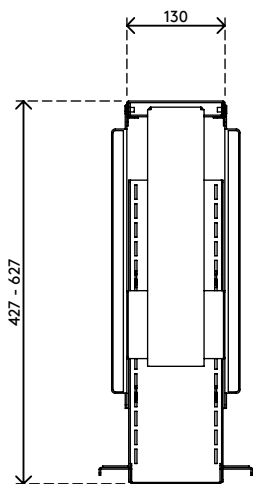

- Mounts underneath desktop
- Self-adhesive tape simplifies installment (stick and screw)
- Max. dimensions (w x d x h): 335 x 203 x 627 mm
- Holds almost any computer between 50 - 275 mm wide and 380 - 580 mm high
- Height and width adjustable
- Max. weight capacity of 20 kg
- Comes with all necessary fasteners

# viewmate

vertical

50 - 275 mm (1,9 - 10,8")

380 - 580 mm (14,9 - 22,8")

20 kg

Viewmate computer holder - desk 313

2017/04/20

# 32.313

450 x 200 x 300 mm

1 pcs

black

4 kg

805410323134