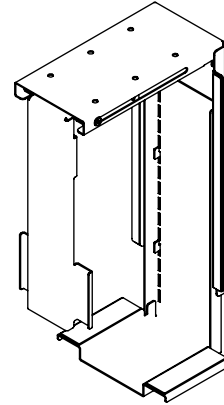

## Viewmate computer holder - desk 313

This fixed computer holder mounts underneath a desktop and keeps a computer off the floor. This way, the computer gathers far less dust and is easier to reach and maintain. The computer holder is fitted with self-adhesive tape on its desk mounting surface. Simply 'stick and screw' to attach it to your desk.

- Mounts underneath desktop
- Self-adhesive tape simplifies installment (stick and screw)
- Max. dimensions (w x d x h): 335 x 203 x 627 mm
- Holds almost any computer between 50 - 275 mm wide and 380 - 580 mm high
- Height and width adjustable
- Max. weight capacity of 20 kg
- Comes with all necessary fasteners

# viewmate

vertical

50 - 275 mm (1,9 - 10,8")

380 - 580 mm (14,9 - 22,8")

20 kg

Viewmate computer holder - desk 313

2017/04/20