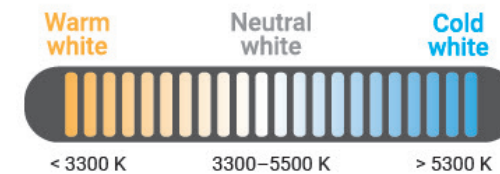

- Stepless Adjustable brightness
- 3 different colour temperature settings (warm white/natural white/cold white)
- Touch-sensitive operation
- Memory function
- Suitable for indirect lighting
- Additional orientation light (3 brightness levels)
- Timer function (45 minutes)
- Operation via an included power cable (for EU sockets)
- Energy-efficient
- Foldable for easier transport and individual adjustment

Specifications

Product type	Lamp
Brightness (up to)	1700 lm
colour temperatures	3000 K - warm white 4700 K - natural white 7600 K - cold white
Rated voltage	12 V / 1 A
Rated power	11.5 W
Energy efficiency class 2021	Class D
Energy efficiency class range	A-G*
Product light source	LED (3528/ 3000 K & 6500 K, each 20 pcs)
Dimmable	Yes
Material	ABS
Special features	Low noise Memory function Touch-enabled
Dimensions (L x W x H)	195 x 135 x 495 mm
Colour rendering index	>80
Foot	Stand
Colour	White
Weight	1.3 kg
Cable length	1.55 m

* Since September 1, 2021, there has been a new EU energy label for light sources, which now ranges from A to G instead of A++ to E. You can get more information via the QR code on the energy label.

ARTICONA

Bechtle Logistik & Service GmbH
Bechtle Platz 1 | 74172 Neckarsulm | Deutschland