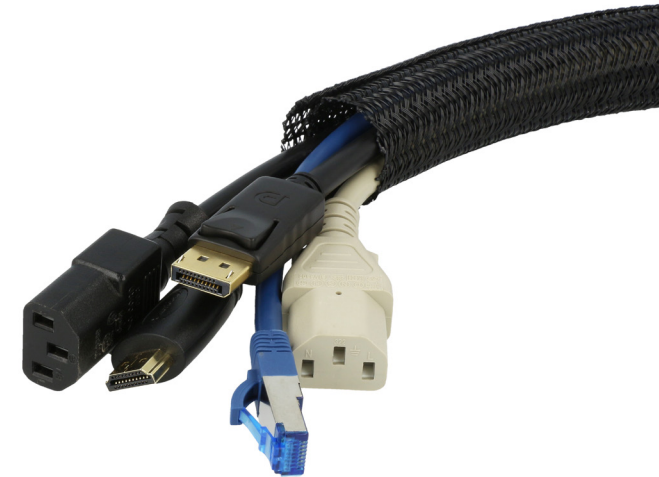

ARTICONA is Bechtle's own brand of IT accessories for the modern workplace and stands for quality and reliability in everyday business.

Fabric Tube D=25 mm 10m Black

Article number: 4352533

The Articona textile tube is flexible, semi-rigid sheathing that's slit at the side of the tube - perfect for subsequent application. Cables between phones, monitors, and printers can quickly get into a big tangled mess. With our cable management, order reigns and cables are kept in place at your desk. The unique, side-opening mesh construction of the Articona cable management makes it the ideal choice for all applications that need a simple and practical solution. Cables can also be removed or added at a later point. The side opening means the cable management can be opened anywhere along its length, enabling it to meet all your cable bundling requirements with ease. The semi-rigid mesh holes the cables securely in place without the need for additional fixtures. This textile tube is available in several colours, is self-closing, and light and flexible. The edge protrudes by 25% to conceal the cables within. It can be laid around narrow edges without opening or twisting..

- Flexible Articona PET fabric tube with 25 mm diameter
- Perfect for bundling and routing cables
- Lets you keep cables tidy and keep on top of them
- Colour: Black - white and grey are also available
- Halogen free
- Temperature-resistant: -70°C - 125°C
- Melting point: 250°C

Specifications

Product type	Cable tidy
Length	10 m
Colour	Black

Bechtle Logistik & Service GmbH
Bechtle Platz 1 | 74172 Neckarsulm | Deutschland