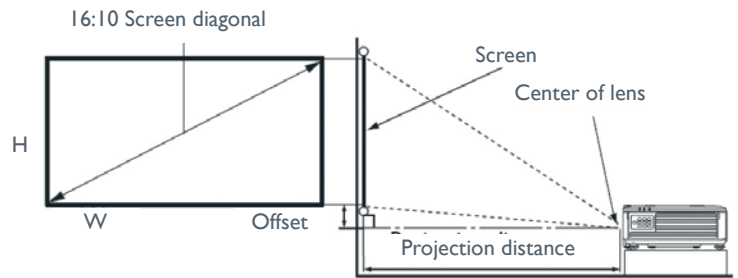

* The Contrast is measure by Full On Full Off standard.

**LightSource life results will vary depending on environmental conditions and usage. Actual product's features and specifications are subject to change without notice.

Input and Output Terminals

- | | |
|-------------------------------------|------------------------------------|
| 1 HDMI 1 | 8 RS232 In (D-sub 9pin, male) |
| 2 HDMI 2 | 9 LAN Port (RJ45 for Network) |
| 3 USB Type A | 10 Audio in (mini jack) |
| 4 Component | 11 Audio out (mini jack) |
| 5 Audio in (R/L) | 12 Kensington anti-theft lock slot |
| 6 PC (D-sub 15pin) | 13 IR Receiver (Front+Top) |
| 7 Monitor out (D-sub 15pin, Female) | 14 12V Trigger |

Dimensions

Distance Chart

Screen				Distance from screen (mm)			Offset (mm)
Diagonal		W (mm)	H (mm)	Min length (max. zoom)	Average	Max length (min. zoom)	
Inch	mm						
30	762	404	646	879	1144	1409	0
50	1270	673	1077	1465	1906	2348	0
60	1524	808	1292	1758	2287	2817	0
70	1778	942	1508	2051	2669	3287	0
80	2032	1077	1723	2343	3050	3756	0
90	2286	1212	1939	2636	3431	4226	0
100	2540	1346	2154	2929	3821	4696	0
110	2794	1481	2369	3222	4194	5165	0
120	3048	1615	2585	3515	4575	5635	0
130	3302	1750	2800	3808	4956	6104	0
140	3556	1885	3015	4101	5337	6574	0
150	3810	2019	3231	4394	5719	7043	0
200	5080	2692	4308	5859	7625	9391	0
250	6350	3365	5385	7323	9531	11739	0
300	7620	4039	6462	8788	11437	14087	0

*To optimize your projection quality, we suggest to do the projection within non-gray area.

Ceiling Mount Chart