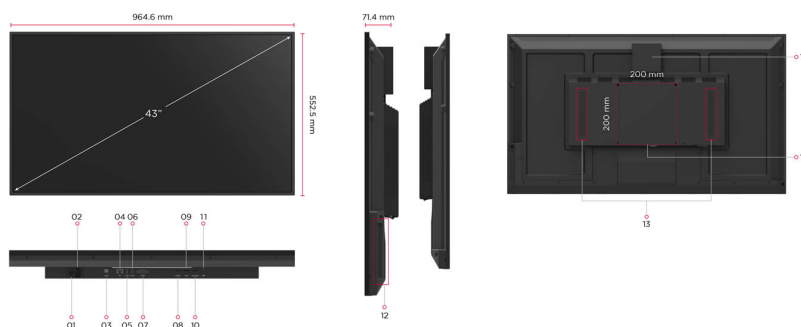

Product Description

With stunning 4K Ultra HD resolution, high brightness, and landscape and portrait modes, the CDE30 Series offers continuous and sustainable 24/7 display for both corporate and campus communication. Purpose-engineered for ease of use, the display is equipped with a Quad Core SoC to run multiple operations seamlessly, and its USB-C one-cable solution sorts for effortless connection with external devices. Designed for easy-to-operate continuous multimedia playback, the CDE30 Series offers cable-free screen casting and screen sharing through myViewBoard Display and ViewBoard Cast, which also supports Airplay and Chromecast. Remote management via the intuitive myViewBoard Manager makes changing content, broadcasting, and software updates a breeze. Available in 6 sizes ranging from 43" to 98", complete with daisy-chain compatibility, the CDE30 Series meets and exceeds the communication needs of any campus or corporate spaces.

1. Power Switch
2. AC IN
3. SPDIF
4. LAN
5. USB 2.0
6. USB 3.0
7. RS-232

8. HDMI OUT
9. HDMI 2
10. HDMI 1(ARC)
11. USB-C
12. Control Panel
13. Speaker
14. WiFi Slot

15. VESA® Wall Mount (200x200mm)

Visit Us

www.viewsonic.com

DISPLAY

Panel Size:	43"
Type/ Tech:	TFT LCD Module. VA type, DLED backlight
Display Area (mm):	941.184(H) × 529.416(V) (42.5" diagonal)
Native Resolution:	3840 x 2160
Aspect Ratio:	16:9
Colors:	1.07G (8bits + FRC-)
Brightness:	450 nits (typ.)
Contrast Ratio:	1200:1 (typ.), 5000:1 (DCR enabled)
Response Time:	6.5ms
Viewing Angles:	H = 178, V = 178 typ.
Backlight Life:	50,000 hours
Surface Treatment:	Anti-Glaire, 3H hardness, Haze 25%
Bezel:	9.9/9.9/9.9/9.9 mm (L/R/T/B)
Orientation:	Landscape & Portrait

OPERATING CONDITIONS

Temperature (° C):	0 to 40°C
Humidity:	10%-90% RH

OPERATING HOURS

7/24

DIMENSIONS (W X H X D)

Physical (inch / mm):	37.98 x 21.75 x 2.81 in/964.6 x 552.5 x 71.4mm
Packaging (inch / mm):	41.57 x 26.46 x 6.14 in./1056 x 672 x 156 mm