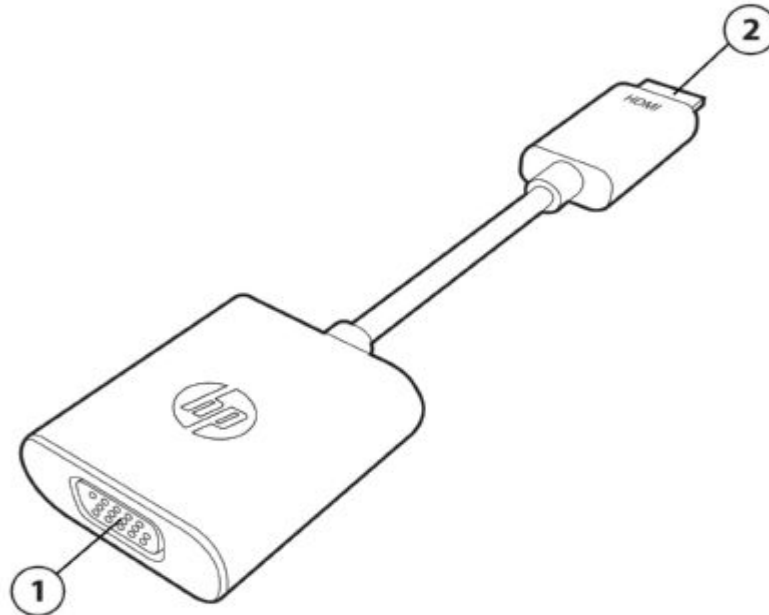

Overview

1.VGA connector. Allows analog output to an external display.

2.HDMI connector: Allows connection to notebook's HDMI port.

Model

H4F02AA

The HP HDMI to VGA Adapter allows you to convert the HDMI output port on your HP Ultrabook™ Business Notebook PC to an analog VGA input so you can connect to an external VGA display.

Key Benefits

- Leverages notebook's HDMI port to enable VGA connectivity.
- Supports full-size high definition resolutions of 720p and 1080p on an external display.
- Designed to complement HP Ultrabooks™ and Business Notebooks.
- Compact size is easy to carry with your notebook inside the carrying case so you can easily connect to a monitor wherever you work.