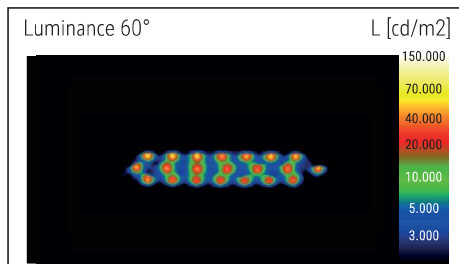

LED desk lamp MAULatlantic

- **Head and cooling element specially adapted to the LED operation**
- **Intertek GS-label for checked safety**
- **Extremely economical: Latest LED technology**
- **Discreet: Long head and filigree designed parallelogram arm fit discreetly in any office environment**
- **Three dimensional adjustment of the lamp head**
- **Technical safety concept Made by MAUL**
- Reflector for optimal light distribution
- Light source and operating device replaceable by an electrician
- Recyclable packaging

Illuminance of the : 2.140 lux illuminance at 35 cm distance
 Colour temperature per light source: 6.500 Kelvin (daylight white)
 Number of light sources: 1
 Energy efficiency class per light source: D (spectrum A to G)
 Weighted energy consumption per light source: 6 kWh/1000 h
 Service life L70B50 per light source: 10.000 h
 Useful luminous flux per light source: 860 Lumen
 Material: Head: plastic - Arm: metal
 Dimensions: Head: 33 x 7 cm
 Movement: Head: inclinable, rotatable
 Position of the switch: Lamp head

- Stable base, approx. 20 x 14 cm, with weight inlay. Lower arm length: 33 cm, upper arm length: 34 cm. Height: 41 cm. Arm: inclinable, rotatable
- Guarantee: 2 years

Art. No.	Colour	EAN-Code	Tariff-No.	Base	Cable length (approx.)	Protection class	Pack size / PU	Weight	PU
8203602	white	4002390055338	94052140	base	1.80 m	II europlug	42 x 19,5 x 14 cm	3.538 kg	1 pc(s).
8203690	black	4002390055352	94052140	base	1.80 m	II europlug	42 x 19,5 x 14 cm	3.538 kg	1 pc(s).
8203695	silver	4002390057196	94052140	base	1.80 m	II europlug	42 x 19,5 x 14 cm	3.538 kg	1 pc(s).