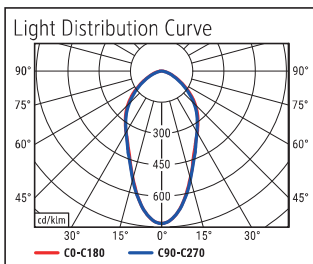

LED desk lamp MAULatlantic

- **Head and cooling element specially adapted to the LED operation**
- **Intertek GS-label for checked safety**
- **Extremely economical: Latest LED technology**
- **Discreet: Long head and filigree designed parallelogram arm fit discreetly in any office environment**
- **Three dimensional adjustment of the lamp head**
- **Technical safety concept Made by MAUL**
- Reflector for optimal light distribution
- Light source and operating device replaceable by an electrician
- Recyclable packaging