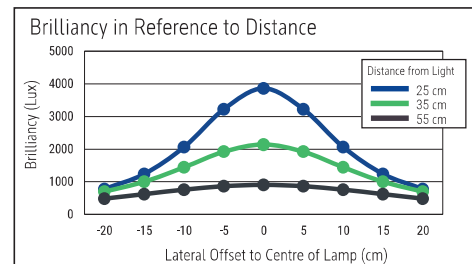

LED desk lamp MAULatlantic

- **Head and cooling element specially adapted to the LED operation**
- **Intertek GS-label for checked safety**
- **Extremely economical: Latest LED technology**
- **Discreet: Long head and filigree designed parallelogram arm fit discreetly in any office environment**
- **Three dimensional adjustment of the lamp head**
- **Technical safety concept Made by MAUL**
- Reflector for optimal light distribution
- Light source and operating device replaceable by an electrician
- Recyclable packaging

Illuminance of the : 2.140 lux illuminance at 35 cm distance
 Colour temperature per light source: 6.500 Kelvin (daylight white)
 Number of light sources: 1
 Energy efficiency class per light source: D (spectrum A to G)
 Weighted energy consumption per light source: 6 kWh/1000 h
 Service life L70B50 per light source: 10.000 h
 Useful luminous flux per light source: 860 Lumen
 Material: Head: plastic - Arm: metal
 Dimensions: Head: 33 x 7 cm
 Movement: Head: inclinable, rotatable
 Position of the switch: Lamp head

- Stable base, approx. 20 x 14 cm, with weight inlay. Lower arm length: 33 cm, upper arm length: 34 cm. Height: 41 cm. Arm: inclinable, rotatable
- Guarantee: 2 years

Art. No.	Colour	EAN-Code	Tariff-No.	Base	Cable length (approx.)	Protection class	Pack size / PU	Weight	PU
8203602	white	4002390055338	94052140	base	1.80 m	II europlug	42 x 19,5 x 14 cm	3.538 kg	1 pc(s).
8203690	black	4002390055352	94052140	base	1.80 m	II europlug	42 x 19,5 x 14 cm	3.538 kg	1 pc(s).
8203695	silver	4002390057196	94052140	base	1.80 m	II europlug	42 x 19,5 x 14 cm	3.538 kg	1 pc(s).