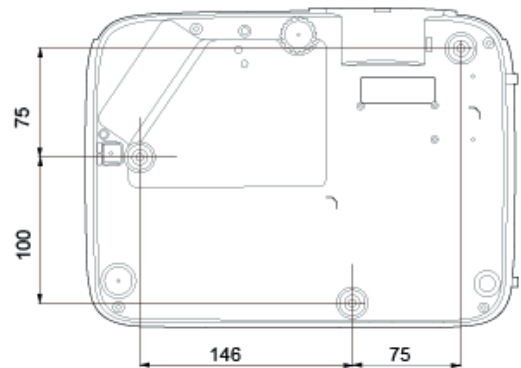

* Lamp life results will vary depending on environmental conditions and usage. Actual product's features and specifications are subject to change without notice.

Input and Output Terminals

- 1 Audio in (Mini Jack)
- 2 Audio out (Mini Jack)
- 3 Monitor output (D-sub 15pin)
- 4 PC (D-sub 15pin)
- 5 HDMI
- 6 USB (Typ B mini)
- 7 USB (Typ A)
- 8 USB (Typ A)
- 9 AC Power Kabel
- 10 RS232 input (D-sub 9pin)

Dimensions

Distance Chart

Screen Size				Projektions Distanz (mm)			Offset
Diagonal		Height (mm)	Width (mm)	Min distanz (max zoom) mm	Average	Max distanz (min zoom) mm	
Inch	mm						
30	762	406	646	1002	1050	1098	0
40	1016	538	862	1335	1400	1465	0
50	1270	673	1077	1669	1750	1831	0
60	1524	808	1292	2003	2100	2197	0
70	1778	942	1508	2337	2450	2563	0
80	2032	1007	1723	2671	2800	2929	0
90	2286	1212	1939	3005	3150	3295	0
100	2540	1346	2154	3339	3500	3662	0
110	2794	1481	2369	3672	3850	4028	0
120	3048	1615	2585	4006	4200	4394	0
130	3302	1750	2800	4340	4550	4760	0
140	3556	1885	3015	4676	4900	5126	0
150	3810	2019	3231	5008	5250	5492	0
160	4064	2154	3446	5342	5600	5859	0
170	4318	2289	3662	5676	5950	6225	0
180	4572	2423	3877	6009	6300	6591	0
190	4826	2558	4092	6343	6650	6957	0
200	5080	2692	4308	6677	7000	7323	0
250	6350	3365	5385	8346	8750	9154	0
300	7620	4039	6462	10016	10500	10985	0

Ceiling Mount Chart

Ceiling/Wall mount screw: M4
(Max L = 25 mm; Min L = 20 mm)

Unit: mm

BenQ Europe B.V.

Meerenaekerweg 1-17
5652 AR Eindhoven
The Netherlands
Tel: +31 88 8889200

BenQ.eu

© 2021 BenQ Corp. Specifications may vary by region, please visit your local stores for details. Actual product's features and specifications are subject to change without notice. This material may include corporate names and trademarks of third parties which are the properties of the third parties respectively. Latest Update: 2021-06-23