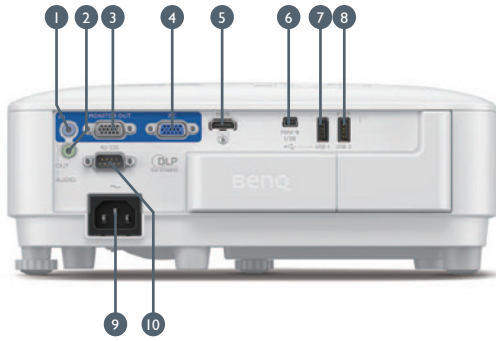

* Lamp life results will vary depending on environmental conditions and usage. Actual product's features and specifications are subject to change without notice.

Input and Output Terminals

- 1 Audio in (Mini Jack)
- 2 Audio out (Mini Jack)
- 3 Monitor output (D-sub 15pin)
- 4 PC (D-sub 15pin)
- 5 HDMI
- 6 USB (Typ B mini)
- 7 USB (Typ A)
- 8 USB (Typ A)
- 9 AC Power Kabel
- 10 RS232 input (D-sub 9pin)