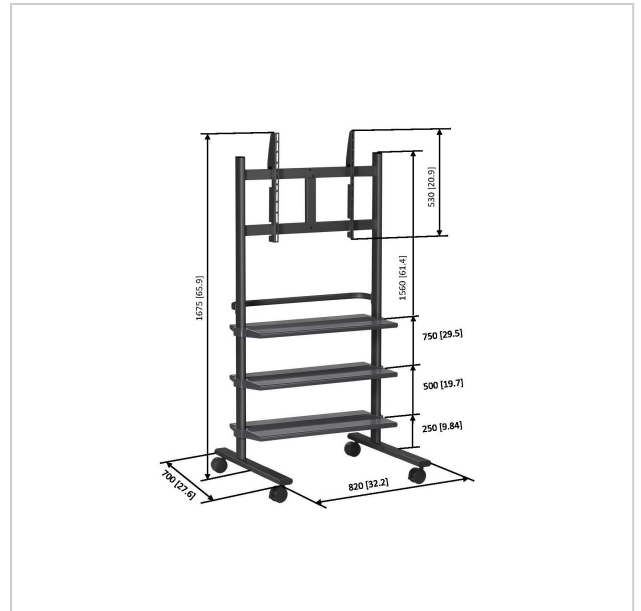

PB 150 Display trolley black

Article number (SKU) 7321500
Colour Black

Vogel's trolleys are the perfect solution to install displays on a mobile base for use on exhibitions, schools or convention and exhibition centres.

Vogel's universal display interface, a number of accessory trays and a handlebar for easy manoeuvring. The universal display interface strips fit on both, the trolleys PB 175 and PB 150 as well as the desk support PB 050. This means that displays can easily and quickly be moved between mounting locations.

PB 150 Display trolley black

www.vogels.com

VOGEL'S HOLDING BV 2019 (c) All rights reserved.
Subject to printing errors, technical and price amendments.
Date: 2019-06-17

Specifications

Product type number	PB 150
Article number (SKU)	7321500
Colour	Black
EAN single box	8712285336164
Height	1675
Guarantee	2 years
Max. weight load (kg)	50
Min. hole pattern	200mm x 100mm
Max. hole pattern	670mm x 510mm
Max. height of interface (mm)	530
Max. width of interface (mm)	820
Max. distance to floor - center display (mm)	1410
Max. horizontal hole pattern (mm)	670
Max. screen size (inch)	55
Max. vertical hole pattern (mm)	510
Min. horizontal hole pattern (mm)	200
Min. screen size (inch)	36
Min. vertical hole pattern (mm)	100
Universal or fixed hole pattern	Universal