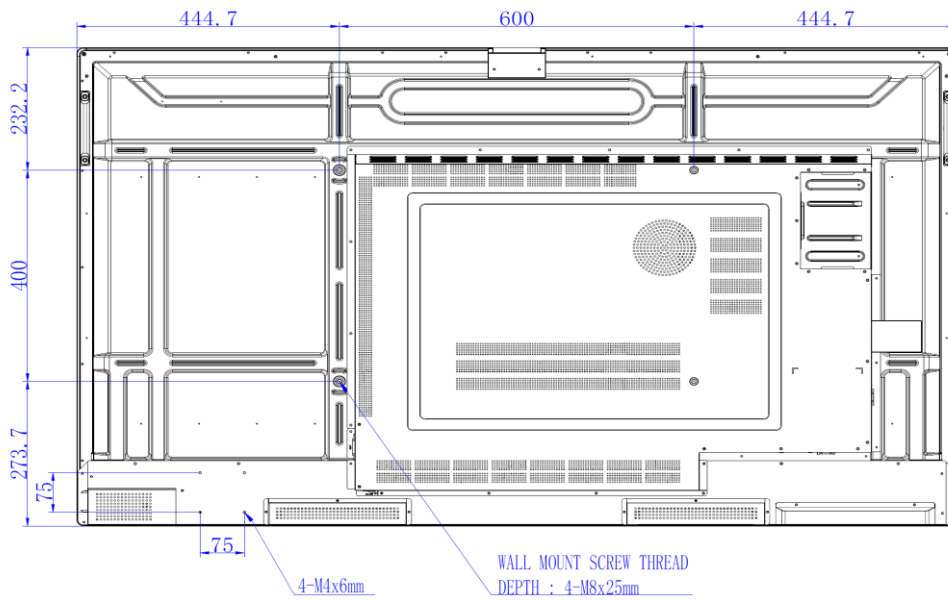

Input/output terminals

Front I/O

Rear I/O

Top I/O

Wall mount

Dimension