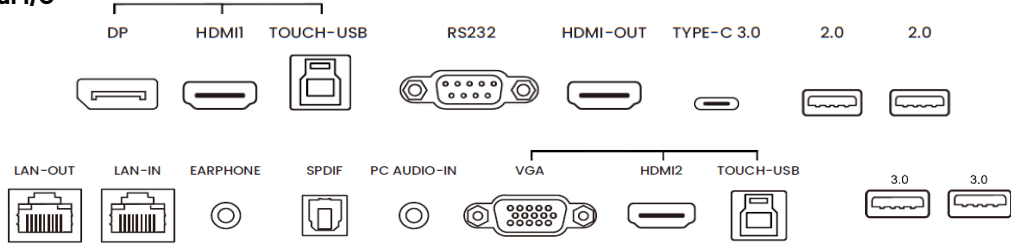

Input/output terminals

Front I/O

Rear I/O

Top I/O

Wall mount

Dimension