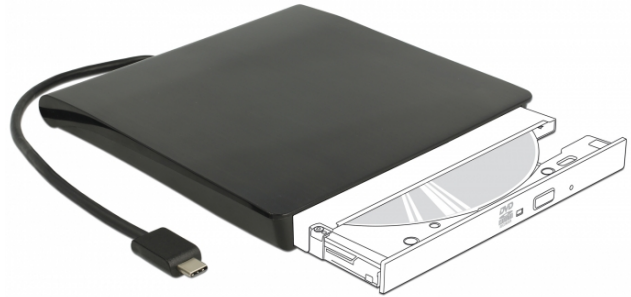

# Delock External Enclosure for 5.25" Slim SATA Drives 12.7 mm to USB Type-C™ male

## Description

This enclosure by Delock is an external solution for different Slim SATA drives with 12.7 mm height, e.g. DVD-ROM, DVD±RW, Blu-ray etc. Thus the built-in drive will be converted into a mobile drive. For the installation of the drive, no tools are needed. The enclosure is connected to the computer or laptop via the USB Type-C™ plug.

## Specification

- Connectors:
  - external:
    - 1 x SuperSpeed USB (USB 3.1 Gen 1) USB Type-C™ male
  - internal:
    - 1 x Slim SATA 13 pin receptacle
- Chipset: Initio INIC-3619
- For Slim SATA drives with 12.7 mm height
- Supports DVD±RW, DVD-ROM, CD-RW, CD-ROM, Blu-ray
- Hot Swap, Plug & Play
- No external power supply needed
- Housing material: plastic
- Colour: black
- Cable length: ca. 25 cm
- Dimensions (LxWxH): ca. 150 x 146 x 19 mm

## Item no. 42601

EAN: 4043619426010

Country of origin: China

Package: Retail Box

Images

General	
Function:	Hot Swap Plug & Play
Supported operating system:	Windows 7 32-bit Windows 7 64-bit Windows 8.1 32-bit Windows 8.1 64-bit Windows 10 32-bit Windows 10 64-bit Linux Kernel 2.6.38 or above Mac OS 10.9.5 or above
Interface	
External:	1 x SuperSpeed USB (USB 3.1 Gen 1) USB Type-C™ male
Internal:	1 x Slim SATA 13 pin receptacle
Technical characteristics	
Chipset:	Initio INIC-3619
Data transfer rate:	5 Gbps
Physical characteristics	
Housing material:	Plastic
Length:	150 mm
Width:	146 mm
Height:	19 mm
Colour:	black