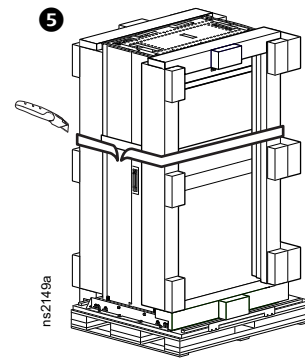

NOTE: If you are a System Integrator, STOP at Step 10.