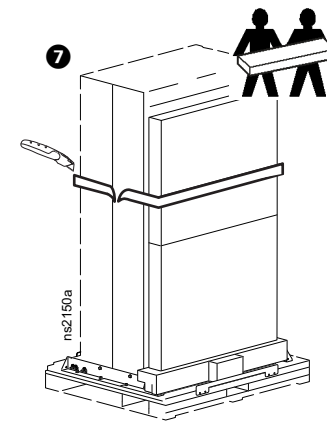

NetShelter™ SX Cabinet

Unpacking & Repacking Shock Packaging

AR3100SP, AR3105SP, AR3107SP, AR3150SP, AR3155SP, AR3157SP,
AR3300SP, AR3305SP, AR3307SP, AR3350SP, AR3355SP, AR3357SP

Unpacking Guide:

NOTE: If you are a System Integrator, STOP at Step 10.

Repacking Guide:

NOTE: Procedure Intended for System Integrators

NOTE: See Foam Labels for correct placement.

NetShelter SX Cabinet

	Depth A		Width B		Height C		Weight
	1070 mm (42.1 in.)	1200 mm (47.2 in.)	600 mm (23.6 in.)	750 mm (29.5 in.)	1991 mm (78.4 in.)	2124 mm (83.6 in.)	
AR3100SP	●		●		●		125.09 kg (275.2 lb)
AR3105SP	●		●		●		137 kg (301.4 lb)
AR3107SP	●		●			●	138.23 kg (304.1 lb)
AR3150SP	●			●	●		155.96 kg (343.1 lb)
AR3155SP	●			●	●		155 kg (341 lb)
AR3157SP	●			●		●	169.09 kg (372 lb)
AR3300SP		●	●		●		134.09 kg (295 lb)
AR3305SP		●	●		●		141 kg (310.2 lb)
AR3307SP		●	●			●	149.55 kg (329 lb)
AR3350SP		●		●	●		161.36 kg (355 lb)
AR3355SP		●		●	●		169 kg (371.8 lb)
AR3357SP		●		●	●	●	185.45 kg (408 lb)

**Maximum Installed Equipment Weight:
2000 lb
(907 kg)**

NetShelter SX Cabinet + Shock Packaging

	Depth D	Width E	Height F			Weight
	1320.8 mm (52 in.)	1105 mm (43.5 in.)	2180 mm (85.8 in.)	2315 mm (91.1 in.)	2450 mm (96.5 in.)	
AR3100SP	●		●			242 kg (534 lb)
AR3105SP	●		●			248 kg (546 lb)
AR3107SP	●		●		●	254 kg (561 lb)
AR3150SP	●		●	●		271 kg (598 lb)
AR3155SP	●		●	●		278 kg (610 lb)
AR3157SP	●		●		●	283 kg (625 lb)
AR3300SP		●	●			246 kg (543 lb)
AR3305SP		●	●		●	259 kg (572 lb)
AR3307SP		●	●		●	273 kg (601 lb)
AR3350SP		●	●	●		275 kg (607 lb)
AR3355SP		●	●	●		288 kg (636 lb)
AR3357SP		●	●	●	●	302 kg (665 lb)