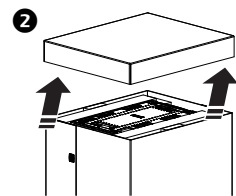

NetShelter™ SX Cabinet

Unpacking & Repacking Shock Packaging

AR3100SP, AR3105SP, AR3107SP, AR3150SP, AR3155SP, AR3157SP,
AR3300SP, AR3305SP, AR3307SP, AR3350SP, AR3355SP, AR3357SP

Unpacking Guide:

NOTE: If you are a System Integrator, STOP at Step 10.

Repacking Guide:

NOTE: Procedure Intended for System Integrators

NOTE: See Foam Labels for correct placement.

NetShelter SX Cabinet

	Depth A		Width B		Height C		Weight
	1070 mm (42.1 in.)	1200 mm (47.2 in.)	600 mm (23.6 in.)	750 mm (29.5 in.)	1991 mm (78.4 in.)	2124 mm (83.6 in.)	
AR3100SP	●		●		●		125.09 kg (275.2 lb)
AR3105SP	●		●		●		137 kg (301.4 lb)
AR3107SP	●		●			●	138.23 kg (304.1 lb)
AR3150SP	●			●	●		155.96 kg (343.1 lb)
AR3155SP	●			●	●		155 kg (341 lb)
AR3157SP	●			●		●	169.09 kg (372 lb)
AR3300SP		●	●		●		134.09 kg (295 lb)
AR3305SP		●	●		●		141 kg (310.2 lb)
AR3307SP		●	●			●	149.55 kg (329 lb)
AR3350SP		●		●	●		161.36 kg (355 lb)
AR3355SP		●		●	●		169 kg (371.8 lb)
AR3357SP		●		●	●	●	185.45 kg (408 lb)

**Maximum Installed Equipment Weight:
2000 lb
(907 kg)**

NetShelter SX Cabinet + Shock Packaging

	Depth D	Width E	Height F			Weight
	1320.8 mm (52 in.)	1105 mm (43.5 in.)	2180 mm (85.8 in.)	2315 mm (91.1 in.)	2450 mm (96.5 in.)	
AR3100SP	●		●			242 kg (534 lb)
AR3105SP	●		●			248 kg (546 lb)
AR3107SP	●		●		●	254 kg (561 lb)
AR3150SP	●		●	●		271 kg (598 lb)
AR3155SP	●		●	●		278 kg (610 lb)
AR3157SP	●		●		●	283 kg (625 lb)
AR3300SP		●	●			246 kg (543 lb)
AR3305SP		●	●		●	259 kg (572 lb)
AR3307SP		●	●		●	273 kg (601 lb)
AR3350SP		●	●	●		275 kg (607 lb)
AR3355SP		●	●	●		288 kg (636 lb)
AR3357SP		●	●	●	●	302 kg (665 lb)