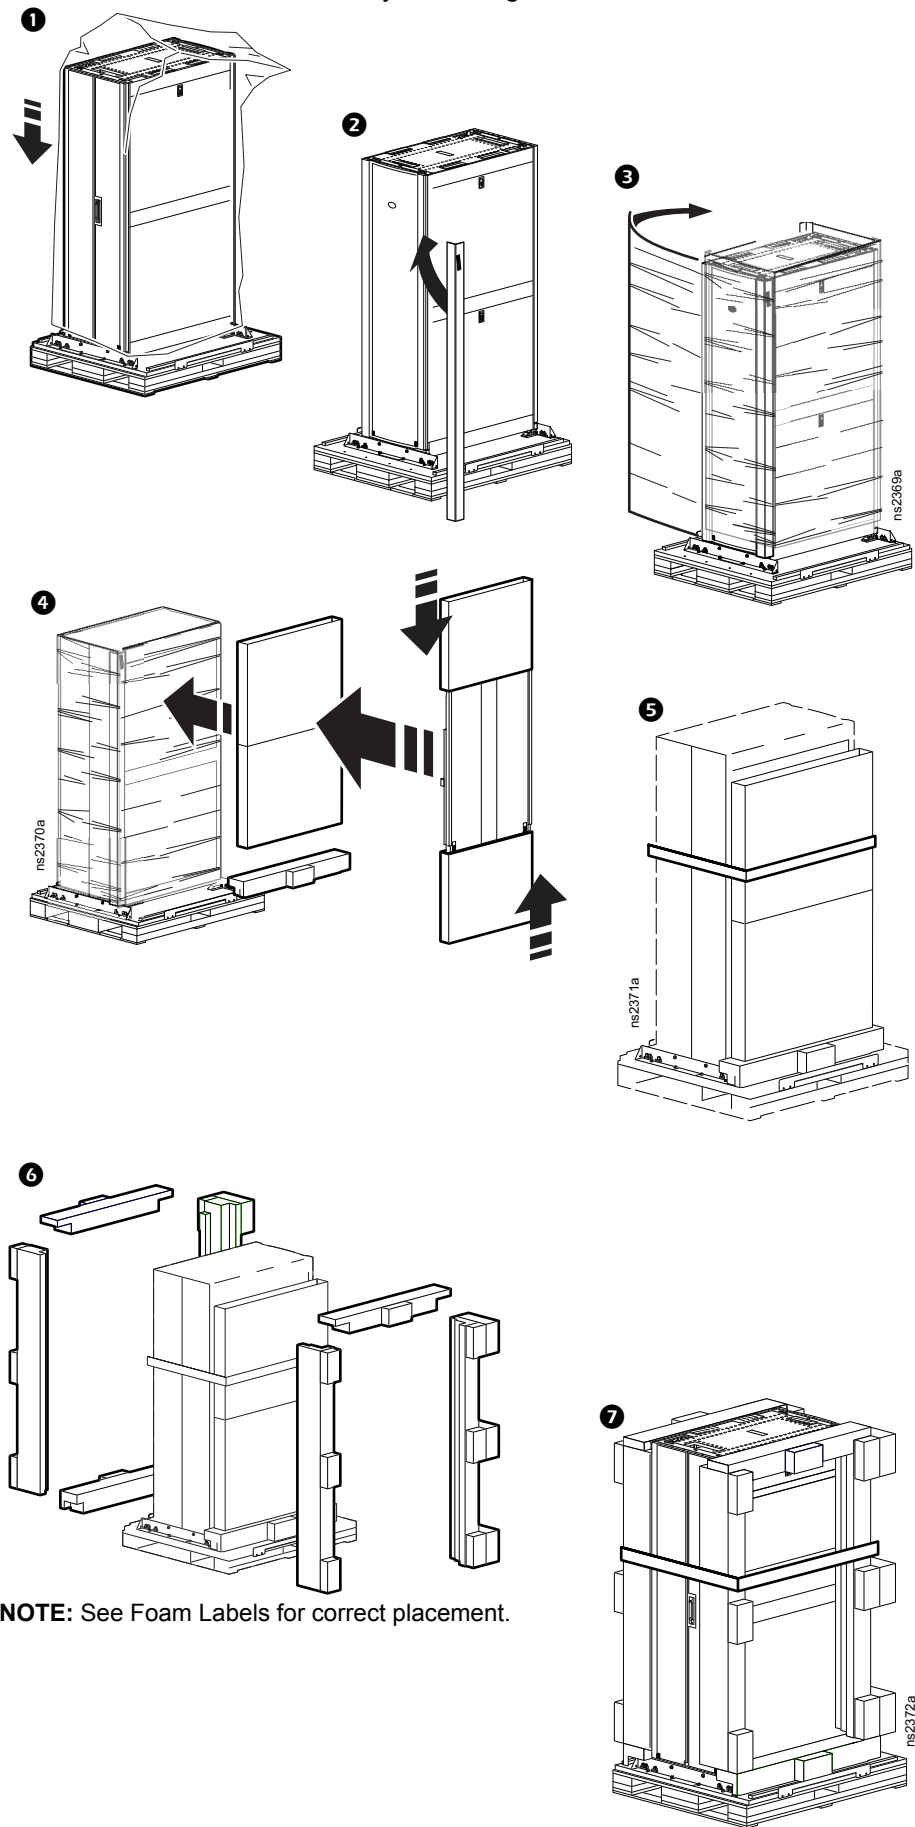

NetShelter™ SX Cabinet

Unpacking & Repacking Shock Packaging

AR3100SP, AR3105SP, AR3107SP, AR3150SP, AR3155SP, AR3157SP,
AR3300SP, AR3305SP, AR3307SP, AR3350SP, AR3355SP, AR3357SP

Unpacking Guide:

NOTE: If you are a System Integrator, STOP at Step 10.

Repacking Guide:

NOTE: Procedure Intended for System Integrators

NOTE: See Foam Labels for correct placement.

NetShelter SX Cabinet

	Depth A		Width B		Height C		Weight
	1070 mm (42.1 in.)	1200 mm (47.2 in.)	600 mm (23.6 in.)	750 mm (29.5 in.)	1991 mm (78.4 in.)	2124 mm (83.6 in.)	
AR3100SP	●		●		●		125.09 kg (275.2 lb)
AR3105SP	●		●		●		137 kg (301.4 lb)
AR3107SP	●		●			●	138.23 kg (304.1 lb)
AR3150SP	●			●	●		155.96 kg (343.1 lb)
AR3155SP	●			●	●		155 kg (341 lb)
AR3157SP	●			●		●	169.09 kg (372 lb)
AR3300SP		●	●		●		134.09 kg (295 lb)
AR3305SP		●	●		●		141 kg (310.2 lb)
AR3307SP		●	●			●	149.55 kg (329 lb)
AR3350SP		●		●	●		161.36 kg (355 lb)
AR3355SP		●		●	●		169 kg (371.8 lb)
AR3357SP		●		●	●	●	185.45 kg (408 lb)

**Maximum Installed Equipment Weight:
2000 lb
(907 kg)**

NetShelter SX Cabinet + Shock Packaging

	Depth D	Width E	Height F			Weight
	1320.8 mm (52 in.)	1105 mm (43.5 in.)	2180 mm (85.8 in.)	2315 mm (91.1 in.)	2450 mm (96.5 in.)	
AR3100SP	●		●			242 kg (534 lb)
AR3105SP	●		●			248 kg (546 lb)
AR3107SP	●		●		●	254 kg (561 lb)
AR3150SP	●		●	●		271 kg (598 lb)
AR3155SP	●		●	●		278 kg (610 lb)
AR3157SP	●		●		●	283 kg (625 lb)
AR3300SP		●	●			246 kg (543 lb)
AR3305SP		●	●		●	259 kg (572 lb)
AR3307SP		●	●		●	273 kg (601 lb)
AR3350SP		●	●	●		275 kg (607 lb)
AR3355SP		●	●	●		288 kg (636 lb)
AR3357SP		●	●	●	●	302 kg (665 lb)