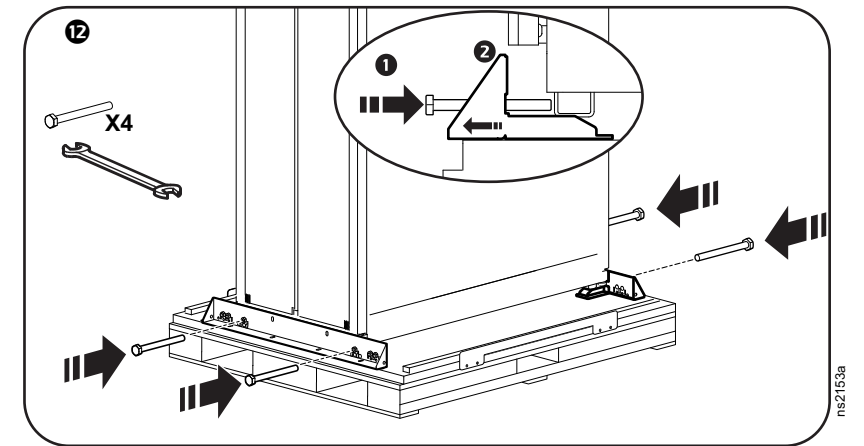

NetShelter™ SX Cabinet

Unpacking & Repacking Shock Packaging

AR3100SP, AR3105SP, AR3107SP, AR3150SP, AR3155SP, AR3157SP,
AR3300SP, AR3305SP, AR3307SP, AR3350SP, AR3355SP, AR3357SP

Unpacking Guide:

NOTE: If you are a System Integrator, STOP at Step 10.

Repacking Guide:

NOTE: Procedure Intended for System Integrators

NOTE: See Foam Labels for correct placement.

NetShelter SX Cabinet

	Depth A		Width B		Height C		Weight
	1070 mm (42.1 in.)	1200 mm (47.2 in.)	600 mm (23.6 in.)	750 mm (29.5 in.)	1991 mm (78.4 in.)	2124 mm (83.6 in.)	
AR3100SP	●		●		●		125.09 kg (275.2 lb)
AR3105SP	●		●		●		137 kg (301.4 lb)
AR3107SP	●		●			●	138.23 kg (304.1 lb)
AR3150SP	●			●	●		155.96 kg (343.1 lb)
AR3155SP	●			●	●		155 kg (341 lb)
AR3157SP	●			●		●	169.09 kg (372 lb)
AR3300SP		●	●		●		134.09 kg (295 lb)
AR3305SP		●	●		●		141 kg (310.2 lb)
AR3307SP		●	●			●	149.55 kg (329 lb)
AR3350SP		●		●	●		161.36 kg (355 lb)
AR3355SP		●		●	●		169 kg (371.8 lb)
AR3357SP		●		●	●	●	185.45 kg (408 lb)

**Maximum Installed Equipment Weight:
2000 lb
(907 kg)**

NetShelter SX Cabinet + Shock Packaging

	Depth D	Width E	Height F			Weight
	1320.8 mm (52 in.)	1105 mm (43.5 in.)	2180 mm (85.8 in.)	2315 mm (91.1 in.)	2450 mm (96.5 in.)	
AR3100SP	●		●			242 kg (534 lb)
AR3105SP	●		●			248 kg (546 lb)
AR3107SP	●		●		●	254 kg (561 lb)
AR3150SP	●		●	●		271 kg (598 lb)
AR3155SP	●		●	●		278 kg (610 lb)
AR3157SP	●		●		●	283 kg (625 lb)
AR3300SP		●	●			246 kg (543 lb)
AR3305SP		●	●		●	259 kg (572 lb)
AR3307SP		●	●		●	273 kg (601 lb)
AR3350SP		●	●	●		275 kg (607 lb)
AR3355SP		●	●	●		288 kg (636 lb)
AR3357SP		●	●	●	●	302 kg (665 lb)