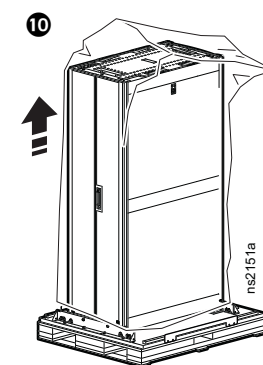

NetShelter™ SX Cabinet

Unpacking & Repacking Shock Packaging

AR3100SP, AR3105SP, AR3107SP, AR3150SP, AR3155SP, AR3157SP,
AR3300SP, AR3305SP, AR3307SP, AR3350SP, AR3355SP, AR3357SP

Unpacking Guide:

NOTE: If you are a System Integrator, STOP at Step 10.

Repacking Guide:

NOTE: Procedure Intended for System Integrators

NOTE: See Foam Labels for correct placement.

NetShelter SX Cabinet

	Depth A		Width B		Height C		Weight
	1070 mm (42.1 in.)	1200 mm (47.2 in.)	600 mm (23.6 in.)	750 mm (29.5 in.)	1991 mm (78.4 in.)	2124 mm (83.6 in.)	
AR3100SP	●		●		●		125.09 kg (275.2 lb)
AR3105SP	●		●		●		137 kg (301.4 lb)
AR3107SP	●		●			●	138.23 kg (304.1 lb)
AR3150SP	●			●	●		155.96 kg (343.1 lb)
AR3155SP	●			●	●		155 kg (341 lb)
AR3157SP	●			●		●	169.09 kg (372 lb)
AR3300SP		●	●		●		134.09 kg (295 lb)
AR3305SP		●	●		●		141 kg (310.2 lb)
AR3307SP		●	●			●	149.55 kg (329 lb)
AR3350SP		●		●	●		161.36 kg (355 lb)
AR3355SP		●		●	●		169 kg (371.8 lb)
AR3357SP		●		●	●	●	185.45 kg (408 lb)

**Maximum Installed Equipment Weight:
2000 lb
(907 kg)**

NetShelter SX Cabinet + Shock Packaging

	Depth D	Width E	Height F			Weight
	1320.8 mm (52 in.)	1105 mm (43.5 in.)	2180 mm (85.8 in.)	2315 mm (91.1 in.)	2450 mm (96.5 in.)	
AR3100SP	●		●			242 kg (534 lb)
AR3105SP	●		●			248 kg (546 lb)
AR3107SP	●		●		●	254 kg (561 lb)
AR3150SP	●		●	●		271 kg (598 lb)
AR3155SP	●		●	●		278 kg (610 lb)
AR3157SP	●		●		●	283 kg (625 lb)
AR3300SP		●	●			246 kg (543 lb)
AR3305SP		●	●		●	259 kg (572 lb)
AR3307SP		●	●		●	273 kg (601 lb)
AR3350SP		●	●	●		275 kg (607 lb)
AR3355SP		●	●	●		288 kg (636 lb)
AR3357SP		●	●	●	●	302 kg (665 lb)