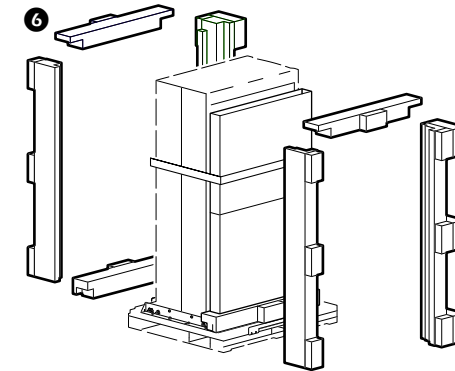

NetShelter™ SX Cabinet

Unpacking & Repacking Shock Packaging

AR3100SP, AR3105SP, AR3107SP, AR3150SP, AR3155SP, AR3157SP,
AR3300SP, AR3305SP, AR3307SP, AR3350SP, AR3355SP, AR3357SP

Unpacking Guide:

NOTE: If you are a System Integrator, STOP at Step 10.

Repacking Guide:

NOTE: Procedure Intended for System Integrators

NOTE: See Foam Labels for correct placement.

NetShelter SX Cabinet

	Depth A		Width B		Height C		Weight
	1070 mm (42.1 in.)	1200 mm (47.2 in.)	600 mm (23.6 in.)	750 mm (29.5 in.)	1991 mm (78.4 in.)	2124 mm (83.6 in.)	
AR3100SP	●		●		●		125.09 kg (275.2 lb)
AR3105SP	●		●		●		137 kg (301.4 lb)
AR3107SP	●		●			●	138.23 kg (304.1 lb)
AR3150SP	●			●	●		155.96 kg (343.1 lb)
AR3155SP	●			●	●		155 kg (341 lb)
AR3157SP	●			●		●	169.09 kg (372 lb)
AR3300SP		●	●		●		134.09 kg (295 lb)
AR3305SP		●	●		●		141 kg (310.2 lb)
AR3307SP		●	●			●	149.55 kg (329 lb)
AR3350SP		●		●	●		161.36 kg (355 lb)
AR3355SP		●		●	●		169 kg (371.8 lb)
AR3357SP		●		●	●	●	185.45 kg (408 lb)

**Maximum Installed Equipment Weight:
2000 lb
(907 kg)**

NetShelter SX Cabinet + Shock Packaging

	Depth D	Width E	Height F			Weight
	1320.8 mm (52 in.)	1105 mm (43.5 in.)	2180 mm (85.8 in.)	2315 mm (91.1 in.)	2450 mm (96.5 in.)	
AR3100SP	●		●			242 kg (534 lb)
AR3105SP	●		●			248 kg (546 lb)
AR3107SP	●		●		●	254 kg (561 lb)
AR3150SP	●		●	●		271 kg (598 lb)
AR3155SP	●		●	●		278 kg (610 lb)
AR3157SP	●		●		●	283 kg (625 lb)
AR3300SP		●	●			246 kg (543 lb)
AR3305SP		●	●		●	259 kg (572 lb)
AR3307SP		●	●		●	273 kg (601 lb)
AR3350SP		●	●	●		275 kg (607 lb)
AR3355SP		●	●	●		288 kg (636 lb)
AR3357SP		●	●	●	●	302 kg (665 lb)