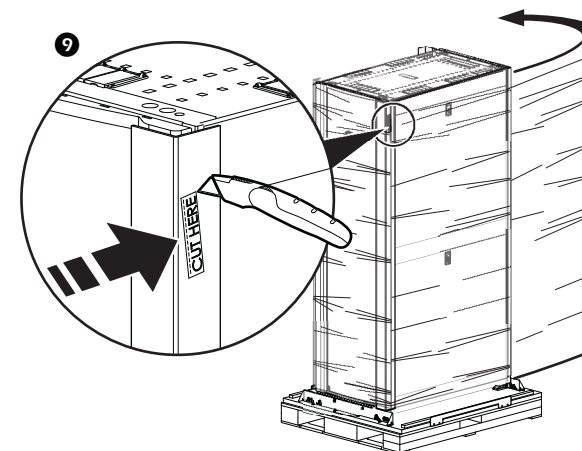

NetShelter™ SX Cabinet

Unpacking & Repacking Shock Packaging

AR3100SP, AR3105SP, AR3107SP, AR3150SP, AR3155SP, AR3157SP,
AR3300SP, AR3305SP, AR3307SP, AR3350SP, AR3355SP, AR3357SP

Unpacking Guide:

NOTE: If you are a System Integrator, STOP at Step 10.

Repacking Guide:

NOTE: Procedure Intended for System Integrators

NOTE: See Foam Labels for correct placement.

NetShelter SX Cabinet

	Depth A		Width B		Height C		Weight
	1070 mm (42.1 in.)	1200 mm (47.2 in.)	600 mm (23.6 in.)	750 mm (29.5 in.)	1991 mm (78.4 in.)	2124 mm (83.6 in.)	
AR3100SP	●		●		●		125.09 kg (275.2 lb)
AR3105SP	●		●		●		137 kg (301.4 lb)
AR3107SP	●		●			●	138.23 kg (304.1 lb)
AR3150SP	●			●	●		155.96 kg (343.1 lb)
AR3155SP	●			●	●		155 kg (341 lb)
AR3157SP	●			●		●	169.09 kg (372 lb)
AR3300SP		●	●		●		134.09 kg (295 lb)
AR3305SP		●	●		●		141 kg (310.2 lb)
AR3307SP		●	●			●	149.55 kg (329 lb)
AR3350SP		●		●	●		161.36 kg (355 lb)
AR3355SP		●		●	●		169 kg (371.8 lb)
AR3357SP		●		●	●	●	185.45 kg (408 lb)

**Maximum Installed Equipment Weight:
2000 lb
(907 kg)**

NetShelter SX Cabinet + Shock Packaging

	Depth D	Width E	Height F			Weight
	1320.8 mm (52 in.)	1105 mm (43.5 in.)	2180 mm (85.8 in.)	2315 mm (91.1 in.)	2450 mm (96.5 in.)	
AR3100SP	●		●			242 kg (534 lb)
AR3105SP	●		●			248 kg (546 lb)
AR3107SP	●		●		●	254 kg (561 lb)
AR3150SP	●		●	●		271 kg (598 lb)
AR3155SP	●		●	●		278 kg (610 lb)
AR3157SP	●		●		●	283 kg (625 lb)
AR3300SP		●	●			246 kg (543 lb)
AR3305SP		●	●		●	259 kg (572 lb)
AR3307SP		●	●		●	273 kg (601 lb)
AR3350SP		●	●	●		275 kg (607 lb)
AR3355SP		●	●	●		288 kg (636 lb)
AR3357SP		●	●	●	●	302 kg (665 lb)