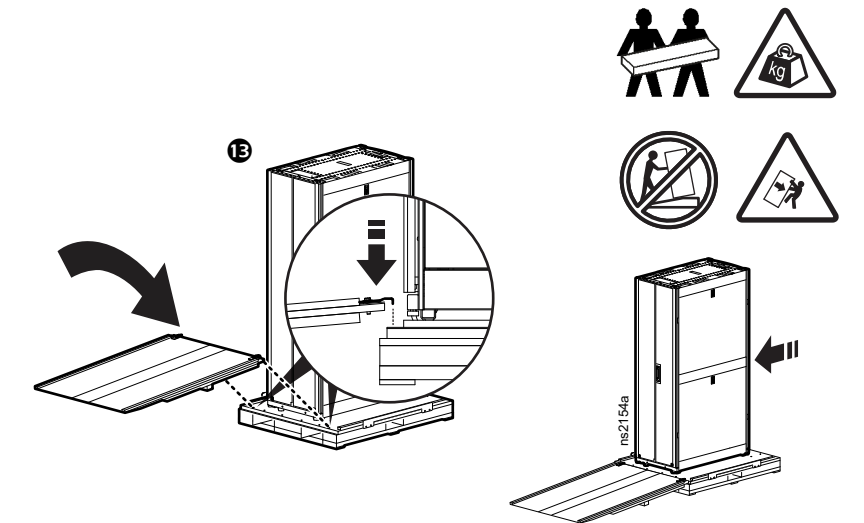

NetShelter™ SX Cabinet

Unpacking & Repacking Shock Packaging

AR3100SP, AR3105SP, AR3107SP, AR3150SP, AR3155SP, AR3157SP,
AR3300SP, AR3305SP, AR3307SP, AR3350SP, AR3355SP, AR3357SP

Unpacking Guide:

NOTE: If you are a System Integrator, STOP at Step 10.

Repacking Guide:

NOTE: Procedure Intended for System Integrators

NOTE: See Foam Labels for correct placement.

NetShelter SX Cabinet

	Depth A		Width B		Height C		Weight
	1070 mm (42.1 in.)	1200 mm (47.2 in.)	600 mm (23.6 in.)	750 mm (29.5 in.)	1991 mm (78.4 in.)	2124 mm (83.6 in.)	
AR3100SP	●		●		●		125.09 kg (275.2 lb)
AR3105SP	●		●		●		137 kg (301.4 lb)
AR3107SP	●		●			●	138.23 kg (304.1 lb)
AR3150SP	●			●	●		155.96 kg (343.1 lb)
AR3155SP	●			●	●		155 kg (341 lb)
AR3157SP	●			●		●	169.09 kg (372 lb)
AR3300SP		●	●		●		134.09 kg (295 lb)
AR3305SP		●	●		●		141 kg (310.2 lb)
AR3307SP		●	●			●	149.55 kg (329 lb)
AR3350SP		●		●	●		161.36 kg (355 lb)
AR3355SP		●		●	●		169 kg (371.8 lb)
AR3357SP		●		●	●	●	185.45 kg (408 lb)

**Maximum Installed Equipment Weight:
2000 lb
(907 kg)**

NetShelter SX Cabinet + Shock Packaging

	Depth D	Width E	Height F			Weight
	1320.8 mm (52 in.)	1105 mm (43.5 in.)	2180 mm (85.8 in.)	2315 mm (91.1 in.)	2450 mm (96.5 in.)	
AR3100SP	●		●			242 kg (534 lb)
AR3105SP	●		●			248 kg (546 lb)
AR3107SP	●		●		●	254 kg (561 lb)
AR3150SP	●		●	●		271 kg (598 lb)
AR3155SP	●		●	●		278 kg (610 lb)
AR3157SP	●		●		●	283 kg (625 lb)
AR3300SP		●	●			246 kg (543 lb)
AR3305SP		●	●		●	259 kg (572 lb)
AR3307SP		●	●		●	273 kg (601 lb)
AR3350SP		●	●	●		275 kg (607 lb)
AR3355SP		●	●	●		288 kg (636 lb)
AR3357SP		●	●	●	●	302 kg (665 lb)