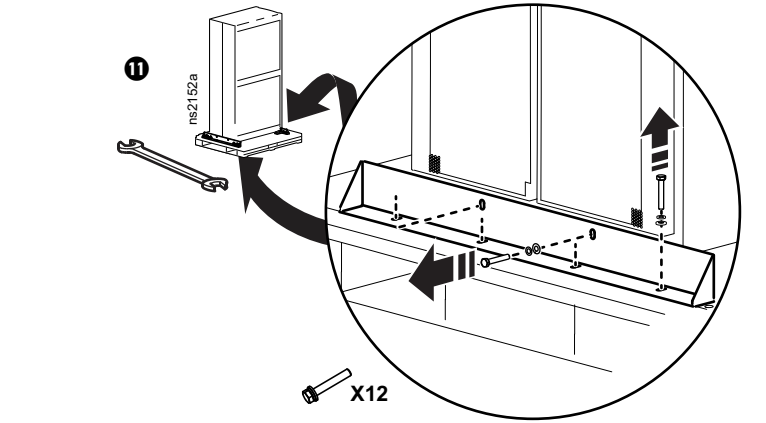

NetShelter™ SX Cabinet

Unpacking & Repacking Shock Packaging

AR3100SP, AR3105SP, AR3107SP, AR3150SP, AR3155SP, AR3157SP,
AR3300SP, AR3305SP, AR3307SP, AR3350SP, AR3355SP, AR3357SP

Unpacking Guide:

NOTE: If you are a System Integrator, STOP at Step 10.

Repacking Guide:

NOTE: Procedure Intended for System Integrators

NOTE: See Foam Labels for correct placement.

NetShelter SX Cabinet

	Depth A		Width B		Height C		Weight
	1070 mm (42.1 in.)	1200 mm (47.2 in.)	600 mm (23.6 in.)	750 mm (29.5 in.)	1991 mm (78.4 in.)	2124 mm (83.6 in.)	
AR3100SP	●		●		●		125.09 kg (275.2 lb)
AR3105SP	●		●		●		137 kg (301.4 lb)
AR3107SP	●		●			●	138.23 kg (304.1 lb)
AR3150SP	●			●	●		155.96 kg (343.1 lb)
AR3155SP	●			●	●		155 kg (341 lb)
AR3157SP	●			●		●	169.09 kg (372 lb)
AR3300SP		●	●		●		134.09 kg (295 lb)
AR3305SP		●	●		●		141 kg (310.2 lb)
AR3307SP		●	●			●	149.55 kg (329 lb)
AR3350SP		●		●	●		161.36 kg (355 lb)
AR3355SP		●		●	●		169 kg (371.8 lb)
AR3357SP		●		●	●	●	185.45 kg (408 lb)

**Maximum Installed Equipment Weight:
2000 lb
(907 kg)**

NetShelter SX Cabinet + Shock Packaging

	Depth D	Width E	Height F			Weight
	1320.8 mm (52 in.)	1105 mm (43.5 in.)	2180 mm (85.8 in.)	2315 mm (91.1 in.)	2450 mm (96.5 in.)	
AR3100SP	●		●			242 kg (534 lb)
AR3105SP	●		●			248 kg (546 lb)
AR3107SP	●		●		●	254 kg (561 lb)
AR3150SP	●		●	●		271 kg (598 lb)
AR3155SP	●		●	●		278 kg (610 lb)
AR3157SP	●		●		●	283 kg (625 lb)
AR3300SP		●	●			246 kg (543 lb)
AR3305SP		●	●		●	259 kg (572 lb)
AR3307SP		●	●		●	273 kg (601 lb)
AR3350SP		●	●	●		275 kg (607 lb)
AR3355SP		●	●	●		288 kg (636 lb)
AR3357SP		●	●	●	●	302 kg (665 lb)