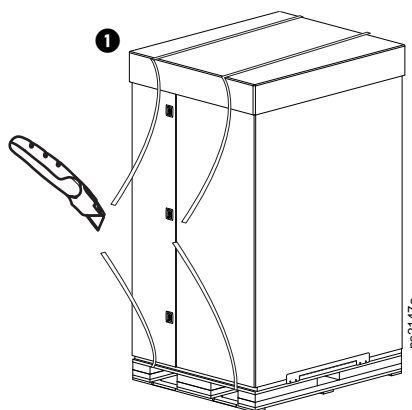

NetShelter™ SX Cabinet

Unpacking & Repacking Shock Packaging

AR3100SP, AR3105SP, AR3107SP, AR3150SP, AR3155SP, AR3157SP,
AR3300SP, AR3305SP, AR3307SP, AR3350SP, AR3355SP, AR3357SP

Unpacking Guide:

NOTE: If you are a System Integrator, STOP at Step 10.

Repacking Guide:

NOTE: Procedure Intended for System Integrators

NOTE: See Foam Labels for correct placement.

NetShelter SX Cabinet

	Depth A		Width B		Height C		Weight
	1070 mm (42.1 in.)	1200 mm (47.2 in.)	600 mm (23.6 in.)	750 mm (29.5 in.)	1991 mm (78.4 in.)	2124 mm (83.6 in.)	
AR3100SP	●		●		●		125.09 kg (275.2 lb)
AR3105SP	●		●		●		137 kg (301.4 lb)
AR3107SP	●		●			●	138.23 kg (304.1 lb)
AR3150SP	●			●	●		155.96 kg (343.1 lb)
AR3155SP	●			●	●		155 kg (341 lb)
AR3157SP	●			●		●	169.09 kg (372 lb)
AR3300SP		●	●		●		134.09 kg (295 lb)
AR3305SP		●	●		●		141 kg (310.2 lb)
AR3307SP		●	●			●	149.55 kg (329 lb)
AR3350SP		●		●	●		161.36 kg (355 lb)
AR3355SP		●		●	●		169 kg (371.8 lb)
AR3357SP		●		●	●	●	185.45 kg (408 lb)

**Maximum Installed Equipment Weight:
2000 lb
(907 kg)**

NetShelter SX Cabinet + Shock Packaging

	Depth D	Width E	Height F			Weight
	1320.8 mm (52 in.)	1105 mm (43.5 in.)	2180 mm (85.8 in.)	2315 mm (91.1 in.)	2450 mm (96.5 in.)	
AR3100SP	●		●			242 kg (534 lb)
AR3105SP	●		●			248 kg (546 lb)
AR3107SP	●		●		●	254 kg (561 lb)
AR3150SP	●		●	●		271 kg (598 lb)
AR3155SP	●		●	●		278 kg (610 lb)
AR3157SP	●		●		●	283 kg (625 lb)
AR3300SP		●	●			246 kg (543 lb)
AR3305SP		●	●		●	259 kg (572 lb)
AR3307SP		●	●		●	273 kg (601 lb)
AR3350SP		●	●	●		275 kg (607 lb)
AR3355SP		●	●	●		288 kg (636 lb)
AR3357SP		●	●	●	●	302 kg (665 lb)