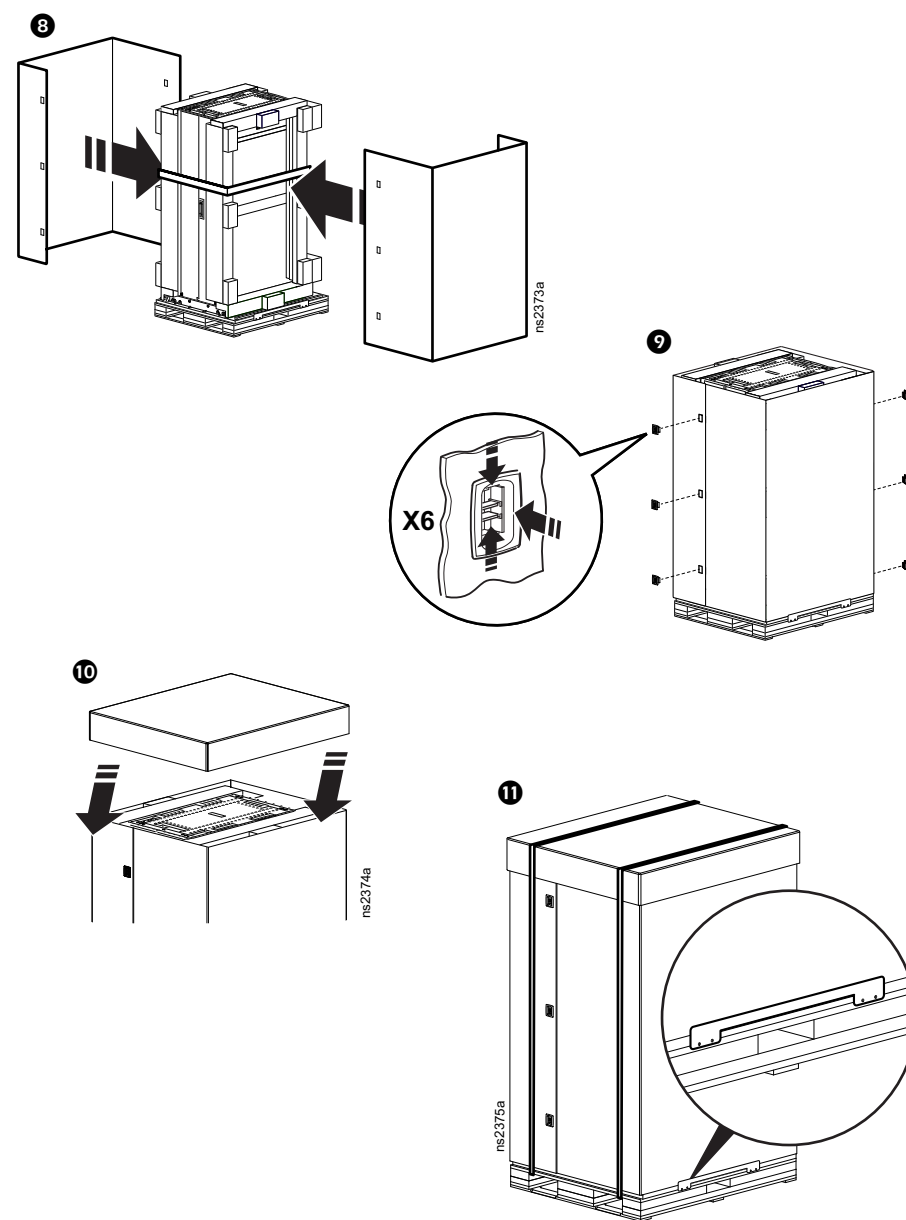

NetShelter™ SX Cabinet

Unpacking & Repacking Shock Packaging

AR3100SP, AR3105SP, AR3107SP, AR3150SP, AR3155SP, AR3157SP,
AR3300SP, AR3305SP, AR3307SP, AR3350SP, AR3355SP, AR3357SP

Unpacking Guide:

NOTE: If you are a System Integrator, STOP at Step 10.

Repacking Guide:

NOTE: Procedure Intended for System Integrators

NOTE: See Foam Labels for correct placement.

NetShelter SX Cabinet

	Depth A		Width B		Height C		Weight
	1070 mm (42.1 in.)	1200 mm (47.2 in.)	600 mm (23.6 in.)	750 mm (29.5 in.)	1991 mm (78.4 in.)	2124 mm (83.6 in.)	
AR3100SP	●		●		●		125.09 kg (275.2 lb)
AR3105SP	●		●		●		137 kg (301.4 lb)
AR3107SP	●		●			●	138.23 kg (304.1 lb)
AR3150SP	●			●	●		155.96 kg (343.1 lb)
AR3155SP	●			●	●		155 kg (341 lb)
AR3157SP	●			●		●	169.09 kg (372 lb)
AR3300SP		●	●		●		134.09 kg (295 lb)
AR3305SP		●	●		●		141 kg (310.2 lb)
AR3307SP		●	●			●	149.55 kg (329 lb)
AR3350SP		●		●	●		161.36 kg (355 lb)
AR3355SP		●		●	●		169 kg (371.8 lb)
AR3357SP		●		●	●	●	185.45 kg (408 lb)

**Maximum Installed Equipment Weight:
2000 lb
(907 kg)**

NetShelter SX Cabinet + Shock Packaging

	Depth D	Width E	Height F			Weight
	1320.8 mm (52 in.)	1105 mm (43.5 in.)	2180 mm (85.8 in.)	2315 mm (91.1 in.)	2450 mm (96.5 in.)	
AR3100SP	●		●			242 kg (534 lb)
AR3105SP	●		●			248 kg (546 lb)
AR3107SP	●		●		●	254 kg (561 lb)
AR3150SP	●		●	●		271 kg (598 lb)
AR3155SP	●		●	●		278 kg (610 lb)
AR3157SP	●		●		●	283 kg (625 lb)
AR3300SP		●	●			246 kg (543 lb)
AR3305SP		●	●		●	259 kg (572 lb)
AR3307SP		●	●		●	273 kg (601 lb)
AR3350SP		●	●	●		275 kg (607 lb)
AR3355SP		●	●	●		288 kg (636 lb)
AR3357SP		●	●	●	●	302 kg (665 lb)