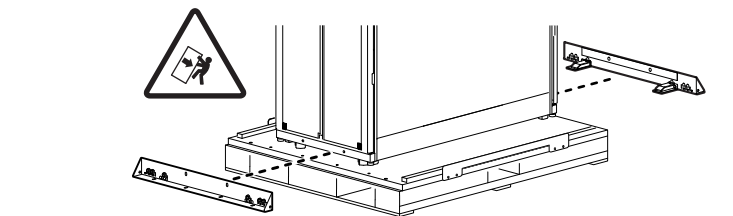

NetShelter™ SX Cabinet

Unpacking & Repacking Shock Packaging

AR3100SP, AR3105SP, AR3107SP, AR3150SP, AR3155SP, AR3157SP,
AR3300SP, AR3305SP, AR3307SP, AR3350SP, AR3355SP, AR3357SP

Unpacking Guide:

NOTE: If you are a System Integrator, STOP at Step 10.

Repacking Guide:

NOTE: Procedure Intended for System Integrators

NOTE: See Foam Labels for correct placement.

NetShelter SX Cabinet

	Depth A		Width B		Height C		Weight
	1070 mm (42.1 in.)	1200 mm (47.2 in.)	600 mm (23.6 in.)	750 mm (29.5 in.)	1991 mm (78.4 in.)	2124 mm (83.6 in.)	
AR3100SP	●		●		●		125.09 kg (275.2 lb)
AR3105SP	●		●		●		137 kg (301.4 lb)
AR3107SP	●		●			●	138.23 kg (304.1 lb)
AR3150SP	●			●	●		155.96 kg (343.1 lb)
AR3155SP	●			●	●		155 kg (341 lb)
AR3157SP	●			●		●	169.09 kg (372 lb)
AR3300SP		●	●		●		134.09 kg (295 lb)
AR3305SP		●	●		●		141 kg (310.2 lb)
AR3307SP		●	●			●	149.55 kg (329 lb)
AR3350SP		●		●	●		161.36 kg (355 lb)
AR3355SP		●		●	●		169 kg (371.8 lb)
AR3357SP		●		●	●	●	185.45 kg (408 lb)

**Maximum Installed Equipment Weight:
2000 lb
(907 kg)**

NetShelter SX Cabinet + Shock Packaging

	Depth D	Width E	Height F			Weight
	1320.8 mm (52 in.)	1105 mm (43.5 in.)	2180 mm (85.8 in.)	2315 mm (91.1 in.)	2450 mm (96.5 in.)	
AR3100SP	●		●			242 kg (534 lb)
AR3105SP	●		●			248 kg (546 lb)
AR3107SP	●		●		●	254 kg (561 lb)
AR3150SP	●		●	●		271 kg (598 lb)
AR3155SP	●		●	●		278 kg (610 lb)
AR3157SP	●		●		●	283 kg (625 lb)
AR3300SP		●	●			246 kg (543 lb)
AR3305SP		●	●		●	259 kg (572 lb)
AR3307SP		●	●		●	273 kg (601 lb)
AR3350SP		●	●	●		275 kg (607 lb)
AR3355SP		●	●	●		288 kg (636 lb)
AR3357SP		●	●	●	●	302 kg (665 lb)