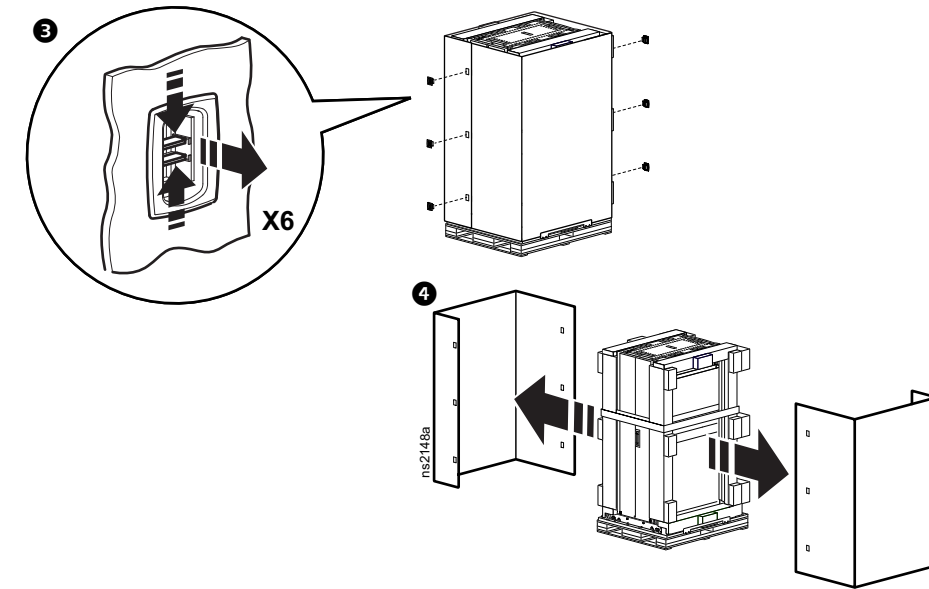

NetShelter™ SX Cabinet

Unpacking & Repacking Shock Packaging

AR3100SP, AR3105SP, AR3107SP, AR3150SP, AR3155SP, AR3157SP,
AR3300SP, AR3305SP, AR3307SP, AR3350SP, AR3355SP, AR3357SP

Unpacking Guide:

NOTE: If you are a System Integrator, STOP at Step 10.

Repacking Guide:

NOTE: Procedure Intended for System Integrators

NOTE: See Foam Labels for correct placement.

NetShelter SX Cabinet

	Depth A		Width B		Height C		Weight
	1070 mm (42.1 in.)	1200 mm (47.2 in.)	600 mm (23.6 in.)	750 mm (29.5 in.)	1991 mm (78.4 in.)	2124 mm (83.6 in.)	
AR3100SP	●		●		●		125.09 kg (275.2 lb)
AR3105SP	●		●		●		137 kg (301.4 lb)
AR3107SP	●		●			●	138.23 kg (304.1 lb)
AR3150SP	●			●	●		155.96 kg (343.1 lb)
AR3155SP	●			●	●		155 kg (341 lb)
AR3157SP	●			●		●	169.09 kg (372 lb)
AR3300SP		●	●		●		134.09 kg (295 lb)
AR3305SP		●	●		●		141 kg (310.2 lb)
AR3307SP		●	●			●	149.55 kg (329 lb)
AR3350SP		●		●	●		161.36 kg (355 lb)
AR3355SP		●		●	●		169 kg (371.8 lb)
AR3357SP		●		●	●	●	185.45 kg (408 lb)

**Maximum Installed Equipment Weight:
2000 lb
(907 kg)**

NetShelter SX Cabinet + Shock Packaging

	Depth D	Width E	Height F			Weight
	1320.8 mm (52 in.)	1105 mm (43.5 in.)	2180 mm (85.8 in.)	2315 mm (91.1 in.)	2450 mm (96.5 in.)	
AR3100SP	●		●			242 kg (534 lb)
AR3105SP	●		●			248 kg (546 lb)
AR3107SP	●		●		●	254 kg (561 lb)
AR3150SP	●		●	●		271 kg (598 lb)
AR3155SP	●		●	●		278 kg (610 lb)
AR3157SP	●		●		●	283 kg (625 lb)
AR3300SP		●	●			246 kg (543 lb)
AR3305SP		●	●		●	259 kg (572 lb)
AR3307SP		●	●		●	273 kg (601 lb)
AR3350SP		●	●	●		275 kg (607 lb)
AR3355SP		●	●	●		288 kg (636 lb)
AR3357SP		●	●	●	●	302 kg (665 lb)