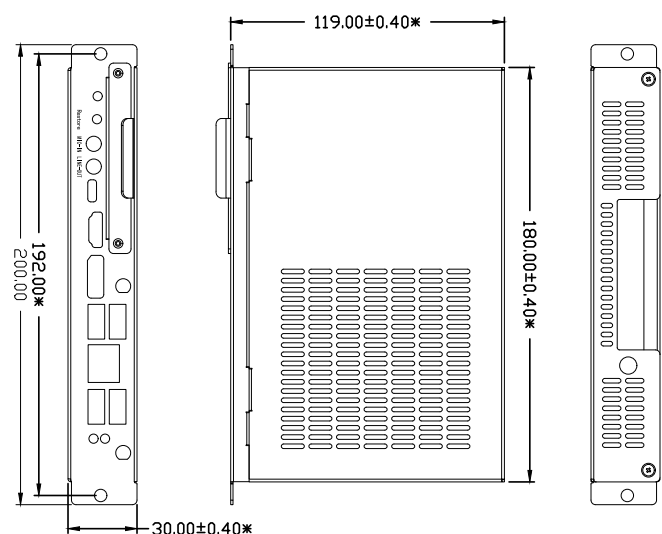

Rear interface

- JAE 80-pin Connector: 1 x HDMI2.0 out (4K@60Hz)
- Power Input: 12-19V DC

Features

- Windows 10 IOT Enterprise Semi Annual Channel
- Support DP/HDMI Sync & Async Dual Display
- Support Diskless Booting, Power on & Booting and Time Booting by BIOS
- Support One-key Backup & Restore OS by BIOS
- TPM2.0: Yes

Housing and operating specifications

- Materials: Metal
- Dimensions (L x W x D): 118 x 180 x 30 mm
- Net Weight: 0.8 kg
- Temperature: Working 0°C~ 45°C, Storage -40°C~ 80°C
- Relative Humidity: 10% - 95% @40°C/No condensation
- Power consumption: Typ. 45W / Max. 51W

Logistics information

- Dimensions (L x W x D): 230 x 165 x 50 mm
- Net weight: 0.86 kg / Gross Weight: 0.92 kg
- 5 in 1 box dimensions (L x W x D): 285 x 255 x 190 mm
- Net weight: 4.8 kg / Gross Weight: 6.0 kg
- EAN no.: **8719481481889**