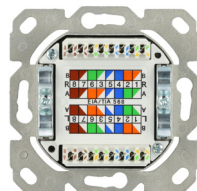

● **ARTICONA is Bechtle's own brand of IT accessories for the modern workplace and stands for quality and reliability in everyday business.**

RJ45 Outlet FM 2x LSA+ Cat6a White

Article number: 4299793

Data outlet with fully shielded housing and 2x RJ45 ports at a 45° angle Version: Germany. Perfect for the installation of high-quality and fast network connections.

- RJ45 socket for two shielded 6a connections
- Dimensions 80 x 80 (external frame) 50 x 50 (internal frame)
- Colour: RAL 9003 pure white
- For Germany
- Horizontal cable entry
- 45° RJ45 STP angled females
- Suitable for AWG 22- 24 cables
- 3u gold-plated contacts
- Corners can be broken out for use in floor tanks
- Compliant with RoHS 2.0&REACH requirements
- With dust cover

Specifications

Product type	RJ45 port module
Colour	Pure white

Bechtle Logistik & Service GmbH
Bechtle Platz 1 | 74172 Neckarsulm | Deutschland