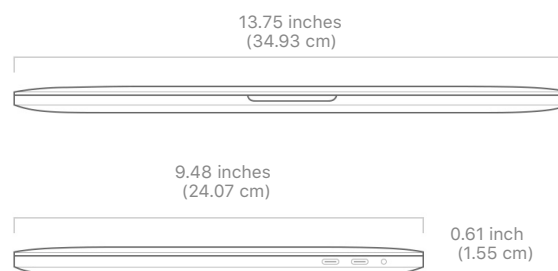

Operating altitude: tested up to 10,000 feet

Maximum storage altitude: 15,000 feet

Maximum shipping altitude: 35,000 feet

Size and Weight

Height: 0.61 inch (1.55 cm)

Width: 13.75 inches (34.93 cm)

Depth: 9.48 inches (24.07 cm)

Weight: 4.02 pounds (1.83 kg)

Operating System

macOS Sierra

macOS is the operating system that powers everything you do on a Mac. macOS Sierra introduces Siri to Mac — along with new ways to enjoy your photos, shop more securely online, and work more seamlessly between devices.