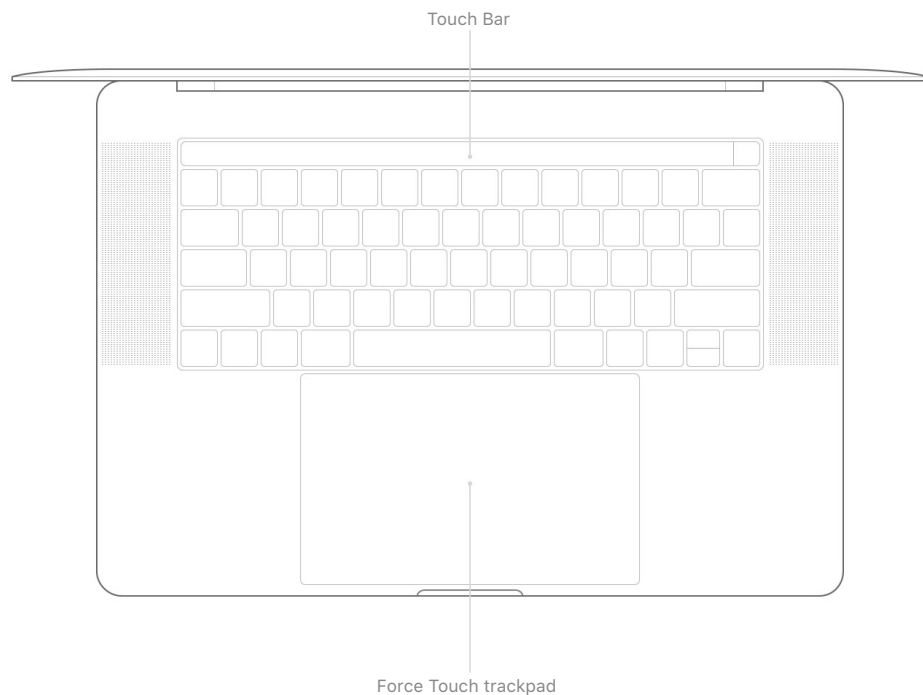

Keyboard and Trackpad

Full-size backlit keyboard with:

64 (U.S.) or 65 (ISO) keys including 4 arrow keys

Touch Bar with integrated Touch ID sensor

Ambient light sensor

Force Touch trackpad for precise cursor control and pressure-sensing capabilities; enables Force clicks, accelerators, pressure-sensitive drawing, and Multi-Touch gestures