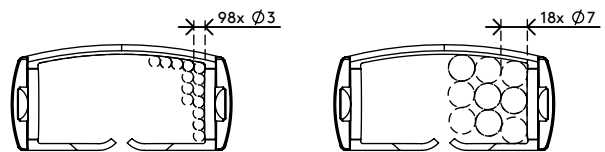

34.460

Addit cable guide sit-stand 130 cm set – desk 460

This Addit cable guide bundles and runs your cables from desk to floor. The extra length makes it the ideal solution for sit-stand workstations, and it's easy to adjust by adding/removing components. The magnet mount ensures the cable guide stays in place, while the weighted floor plate provides even greater stability. Produced from 100% recycled PP.

Looking for a perfect match with your interior? We can customize the color and length to fit your exact needs.

- Tidies and bundles below-desk cables
- Easily add/remove components to adjust
- Ideal for sit-stand desks
- Suitable for desk height up to 1300 mm
- 100% recycled PP (Polypropylene)
- Fits up to 18 x 7 mm cables
- Weighted floor plate gives stability
- Length: 1340 mm
- Made in the Netherlands: Dutch design, Dutch quality
- Includes magnet mount (34.480) plus stickers/screws to attach cable guide to desk
- Eligible for the Dataflex return program

Addit cable guide sit-stand 130 cm set – desk 460

2020/11/25

34.460

 245 x 245 x 60 mm

 1 pcs

 white

 0,80 kg

 805410344603