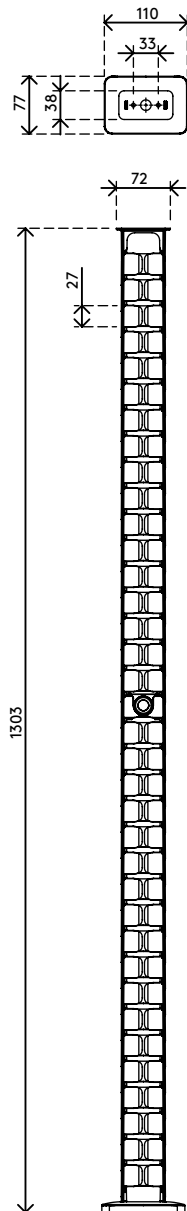

34.460

Addit cable guide sit-stand 130 cm set – desk 460

This Addit cable guide bundles and runs your cables from desk to floor. The extra length makes it the ideal solution for sit-stand workstations, and it's easy to adjust by adding/removing components. The magnet mount ensures the cable guide stays in place, while the weighted floor plate provides even greater stability. Produced from 100% recycled PP.

Looking for a perfect match with your interior? We can customize the color and length to fit your exact needs.

- Tidies and bundles below-desk cables
- Easily add/remove components to adjust
- Ideal for sit-stand desks
- Suitable for desk height up to 1300 mm
- 100% recycled PP (Polypropylene)
- Fits up to 18 x 7 mm cables
- Weighted floor plate gives stability
- Length: 1340 mm
- Made in the Netherlands: Dutch design, Dutch quality
- Includes magnet mount (34.480) plus stickers/screws to attach cable guide to desk
- Eligible for the Dataflex return program

Addit cable guide sit-stand 130 cm set – desk 460

2020/11/25

34.460

 245 x 245 x 60 mm

 1 pcs

 white

 0,80 kg

 805410344603