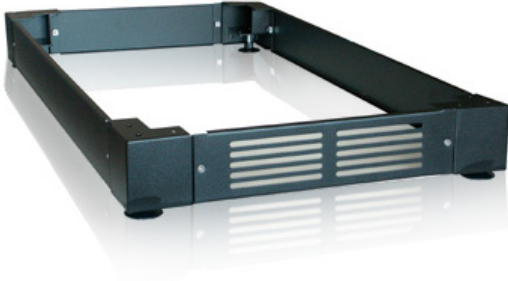

### Base with ventilation slots black 800x1200x100

<b>SKU</b>	20450-S
<b>Breite/width</b>	800
<b>Tiefe/depth</b>	
<b>Höhe/height</b>	100
<b>HE/U</b>	
<b>Länge/length</b>	
<b>kW</b>	

Base with ventilation slots black 800x1200x100