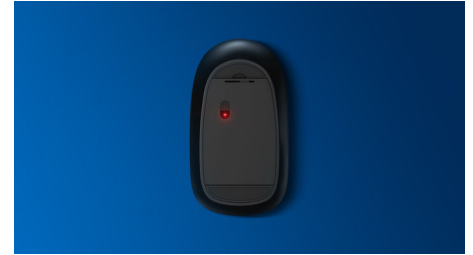

Comfortable, accurate control

- High-definition optical tracking for smooth control
- Comfortable ergonomic mouse design feels great
- Ambidextrous shape feels good in right or left hand

Philips reliability

Physical Dimensions

- Dimensions (L x W x H): 110 x 65 x 35 mm
- Weight: 83 g

OS/System Requirements

- System Requirements: Microsoft Windows 7, Windows 8, Windows 10 or later; Linux V1.24 and above; Mac OS 10.5 and above

SPK7307B/00

Highlights

Smooth optical tracking

High-definition optical tracking for smooth control

Comfortable ergonomic design

Comfortable ergonomic mouse design feels great

Ambidextrous mouse design

Ambidextrous shape feels good in right or left hand