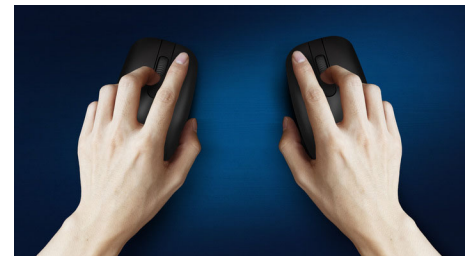

Comfortable, accurate control

- High-definition optical tracking for smooth control
- Comfortable ergonomic mouse design feels great
- Ambidextrous shape feels good in right or left hand

Philips reliability

SPK7307B/00

Highlights

Smooth optical tracking

High-definition optical tracking for smooth control

Comfortable ergonomic design

Comfortable ergonomic mouse design feels great

Ambidextrous mouse design

Ambidextrous shape feels good in right or left hand

Buttons last millions of click

Buttons last millions of clicks for durability

Reduced click sound

Reduced click sound, for a quiet and comfortable experience

Plug and play

Plug-and-play wireless for convenience