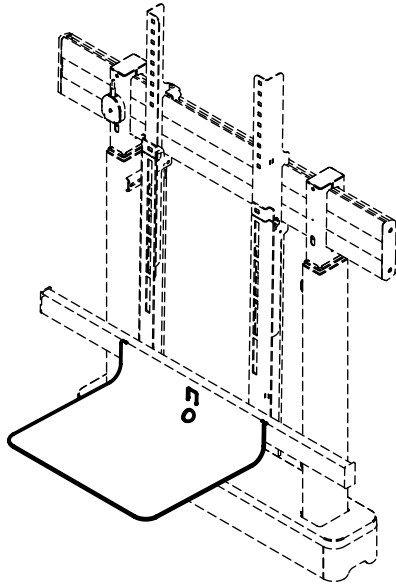

## RISE A131 Laptop Support for RISE motorized display lifts

Dimensions in mm [inch]

Max load: 5 kg / 11 lbs  
 Net weight: 3,4 kg / 7.2 lbs  
 Gross weight: 3,6 kg / 7.9 lbs

**Note:** This document and specifications herein are confidential and the exclusive property of Vogel's Products b.v. Neither this design nor any information contained in this drawing may be reproduced or disclosed to others without written consent of Vogel's Products b.v. The design and information will not be reproduced, copied or used, either in part or in its entirety, as the basis for the manufacture or sale of items without written permission.  
**Warning:** Please study all instructions and illustrations carefully before installation.  
 Information in this document is subject to change without further notice.