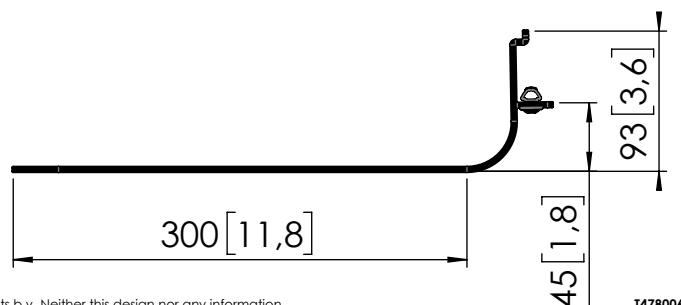

## RISE A131 Laptop Support for RISE motorized display lifts

Dimensions in mm [inch]

Max load: 5 kg / 11 lbs  
 Net weight: 3,4 kg / 7.2 lbs  
 Gross weight: 3,6 kg / 7.9 lbs

**Note:** This document and specifications herein are confidential and the exclusive property of Vogel's Products b.v. Neither this design nor any information contained in this drawing may be reproduced or disclosed to others without written consent of Vogel's Products b.v. The design and information will not be reproduced, copied or used, either in part or in its entirety, as the basis for the manufacture or sale of items without written permission.  
**Warning:** Please study all instructions and illustrations carefully before installation.  
 Information in this document is subject to change without further notice.