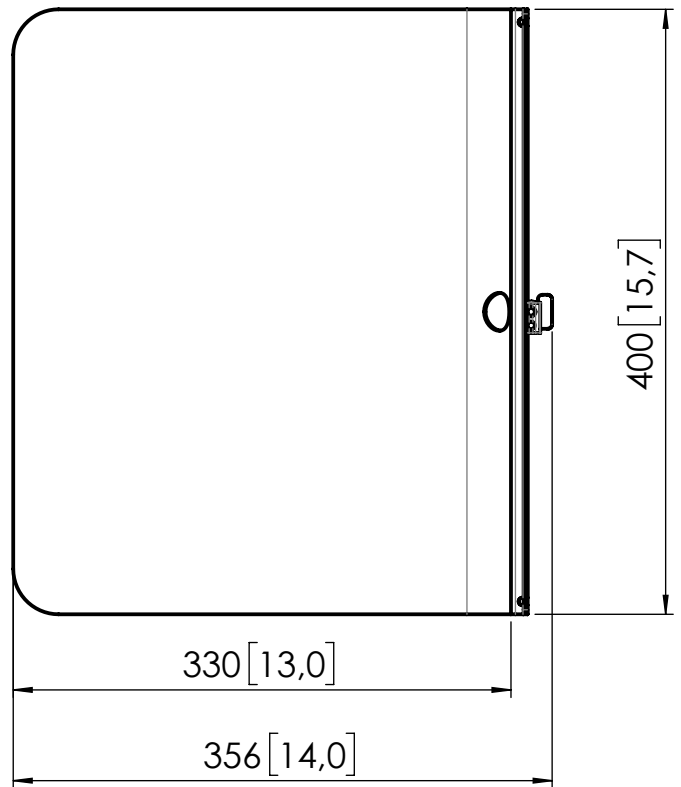

# Product data sheet

## RISE A131 Laptop Support for RISE motorized display lifts

Dimensions in mm [inch]

Max load: 5 kg / 11 lbs  
 Net weight: 3,4 kg / 7.2 lbs  
 Gross weight: 3,6 kg / 7.9 lbs

**Note:** This document and specifications herein are confidential and the exclusive property of Vogel's Products b.v. Neither this design nor any information contained in this drawing may be reproduced or disclosed to others without written consent of Vogel's Products b.v. The design and information will not be reproduced, copied or used, either in part or in its entirety, as the basis for the manufacture or sale of items without written permission.  
**Warning:** Please study all instructions and illustrations carefully before installation.  
 Information in this document is subject to change without further notice.