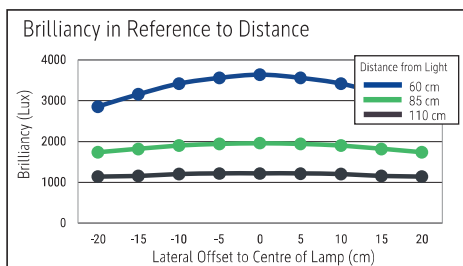

LED floor lamp MAULjura, dimmable

- Stepless dimmer to adapt to the tasks and personal needs
- **Powerful direct light for the work surface and indirect light for room lighting**
- **Professional floor lamp for the price-conscious**
- **Upward light dispersion 50 % and downward light dispersion 50 %**
- **Very economical: State of the art LED technology**
- **Designed by MAUL: Developed and constructed in Germany**
- **GS label for checked safety, technical safety concept Made by MAUL**
- Column and head made of high-quality aluminium
- Closed lamp head
- Convenient: Diffuser for reduction of shades
- Guaranteed: No consumption in switch-off mode
- Light source and operating device replaceable by an electrician
- Recyclable packaging
- Available from 07 / 2024

Illuminance of the : 1.960 lux illuminance at 85 cm distance, 1.220 lux illuminance at 110 cm distance
 Colour temperature per light source: 4.000 Kelvin (neutral white)
 Number of light sources: 7
 Energy efficiency class per light source: D (spectrum A to G)
 Weighted energy consumption per light source: 62 kWh/1000 h (2 x 16 kWh/1000 h & 5 x 6 kWh/1000 h)
 Service life L70B50 per light source: 50.000 h
 Useful luminous flux per light source: 9.200 Lumen (2 x 2.500 Lumen & 5 x 840 Lumen)
 Base: base
 Material: Head: Aluminium - Column: Aluminium
 Dimensions: Height: 195 cm - Head: 65.3 x 25.9 x 3.5 cm - Base: 41 x 27 cm
 Movement: Head: fixed - Arm: fixed

- Guarantee: 2 years

Art. No.	Colour	EAN-Code	Tariff-No.	Cable length (approx.)	Protection class	Pack size / PU	Weight	PU
8257102	white	4002390091435	94052190	2.50 m	I shock-proof plug	120 x 50 x 12 cm	15.1 kg	1 pc(s).
8257195	silver	4002390091428	94052190	2.50 m	I shock-proof plug	120 x 50 x 12 cm	15.1 kg	1 pc(s).