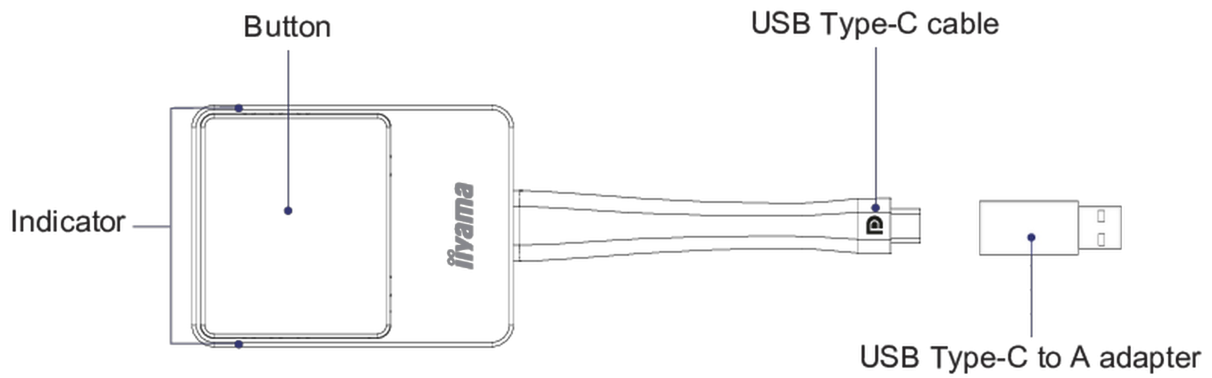

WP D002C

03 POWER MANAGEMENT

Power supply unit	external
Power usage	4.5W typical

04 SUSTAINABILITY

Regulations	CE, RoHS support, WEEE, REACH

05 DIMENSIONS / WEIGHT

Product dimensions W x H x D	57 x 175 x 17mm
Box dimensions W x H x D	100 x 123 x 33mm
Weight (without box)	0.81kg
Weight (with box)	0.217kg
EAN code	4948570032891

WP D002C