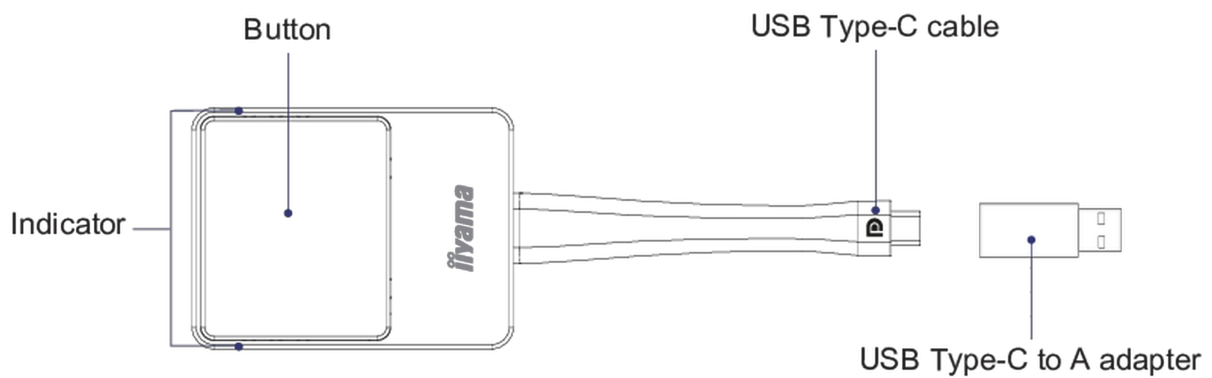

WP D002C

03 POWER MANAGEMENT

Power supply unit	external
Power usage	4.5W typical

04 SUSTAINABILITY

Regulations	CE, RoHS support, WEEE, REACH

05 DIMENSIONS / WEIGHT

Product dimensions W x H x D	57 x 175 x 17mm
Box dimensions W x H x D	100 x 123 x 33mm
Weight (without box)	0.81kg
Weight (with box)	0.217kg
EAN code	4948570032891

WP D002C