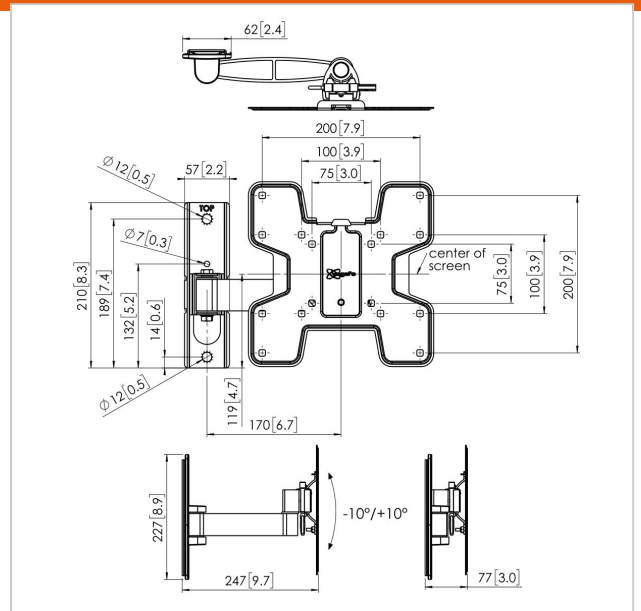

PFW 2030 Display wall mount turn & tilt

Article number (SKU) 7320300
Colour Black

Key Benefits

- Stylish high-end design
- Continuous smooth tilt
- Post-installation levelling
- Theft-delaying padlock

The clean and slim PFW 2000 Series is designed with hospitality content in mind.

PFW 2030 Display wall mount turn & tilt

www.vogels.com

VOGEL'S HOLDING BV 2019 (c) All rights reserved.
Subject to printing errors, technical and price amendments.
Date:2020-02-25

Specifications

| | |
|---------------------------------|--|
| Product type number | PFW 2030 |
| Article number (SKU) | 7320300 |
| Colour | Black |
| EAN single box | 8712285335129 |
| TÜV certified | Yes |
| Tilt | Tilt -10°/+10° |
| Turn | Up to 120° |
| Guarantee | 5 years |
| Max. weight load (kg) | 16 |
| Max. bolt size | M8 |
| Max. height of interface (mm) | 235 |
| Max. width of interface (mm) | 235 |
| Fischer inside | Yes |
| Levelling function | Post-installation horizontal levelling |
| Lockable | True |
| Lock options | Lock included / integrated |
| Max. distance to the wall (mm) | 247 |
| Max. screen size (inch) | 43 |
| Min. distance to the wall (mm) | 77 |
| Min. screen size (inch) | 19 |
| Number of pivot points | 2 |
| Universal or fixed hole pattern | Fixed |