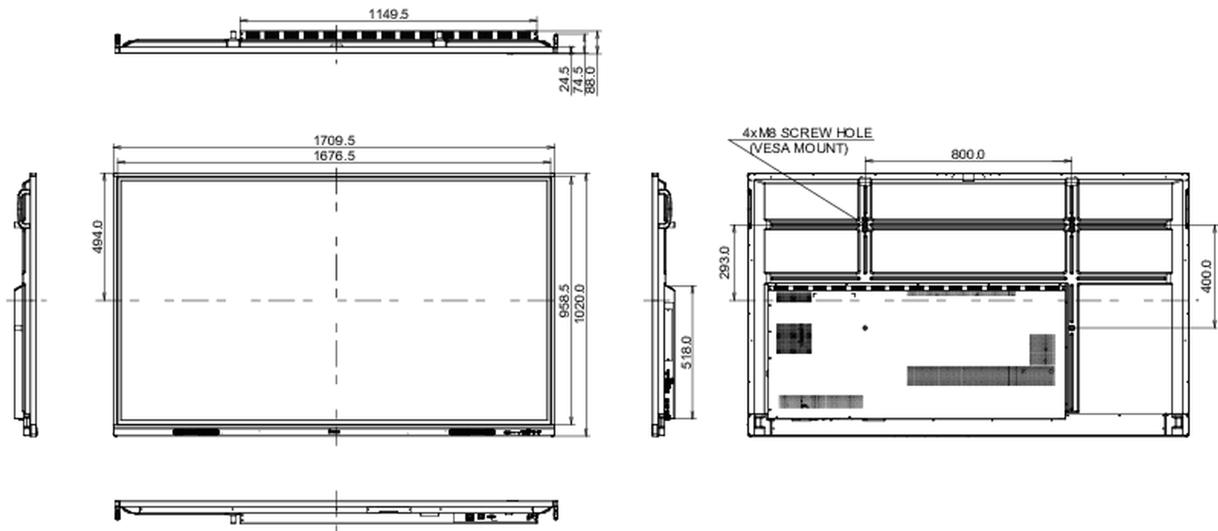

Power usage

120W typical, 0.5W stand by, 0.3W off mode

09 SUSTAINABILITY

Regulations

CB, CE, TÜV-Bauart, EAC, RoHS support, ErP, WEEE, REACH

REACH SVHC

above 0.1%: Lead

10 DIMENSIONS / WEIGHT

Product dimensions W x H x D

1709 x 1020 x 88mm

Box dimensions W x H x D

1863 x 1140 x 225mm

Weight (without box)

47kg

Weight (with box)

60.6kg

EAN code

4948570121847

All trademarks and registered trademarks acknowledged. E & O E. Specification subject to change without notice. All LCD's comply with ISO-9241-307:2008 in connection with pixel defects.

© IIYAMA CORPORATION. ALL RIGHTS RESERVED